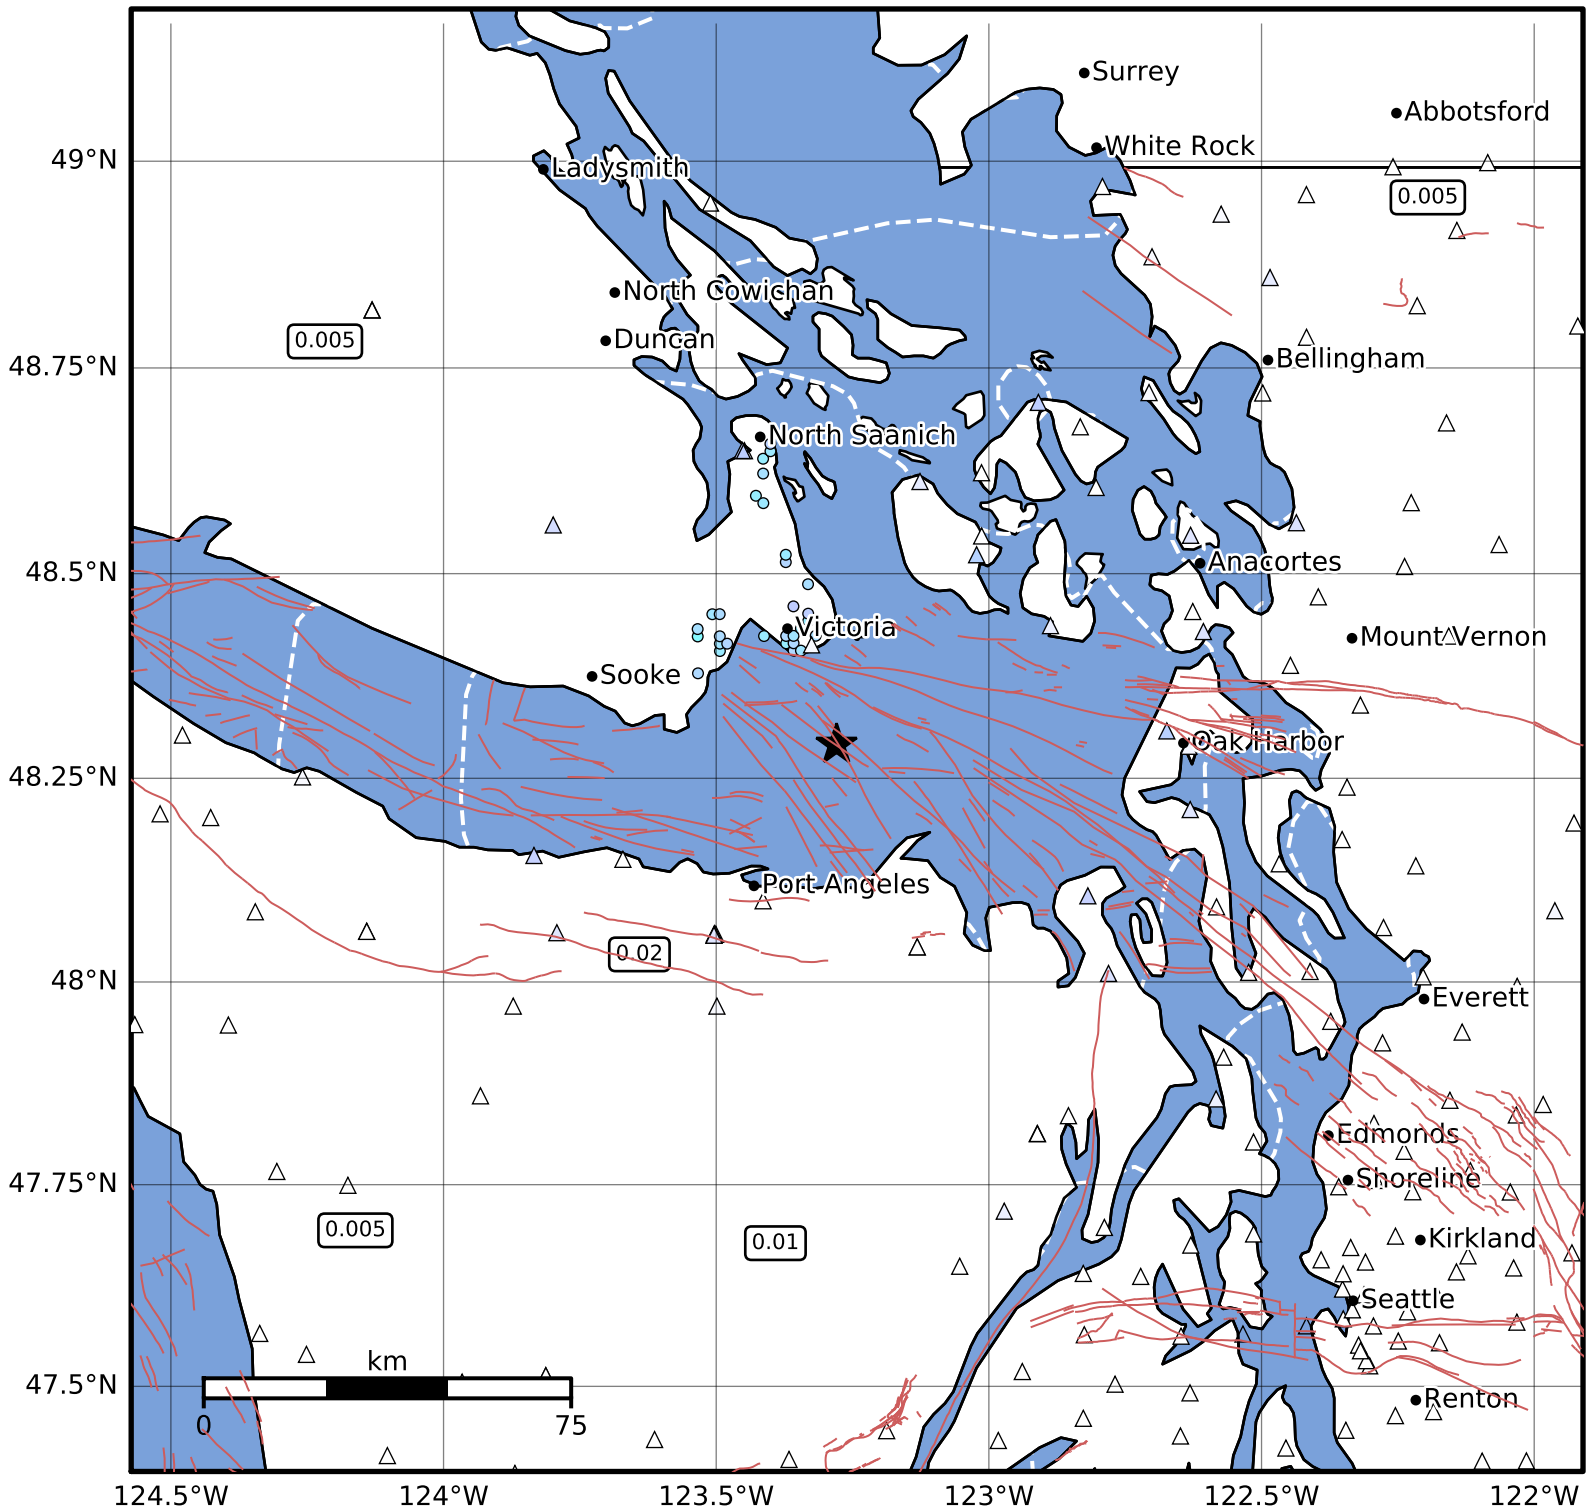

Peak Ground Velocity Map PNSN
 ShakeMap: 15.7 km (9.8 mi) S from Victoria, BC
 Feb 14, 2025 05:59:18 UTC M3.7 N48.29 W123.28 Depth: 40.2km ID:uw62067602

| PGV (cm/s) | 0.1 | 0.2 | 0.5 | 1 | 2 | 5 | 10 | 20 | 50 | 100 | 200 |
|------------|-----|-----|-----|---|---|---|----|----|----|-----|-----|
|------------|-----|-----|-----|---|---|---|----|----|----|-----|-----|

Scale based on Worden et al. (2012)

Version 3: Processed 2025-02-14T06:36:57Z

△ Seismic Instrument ○ Reported Intensity

★ Epicenter