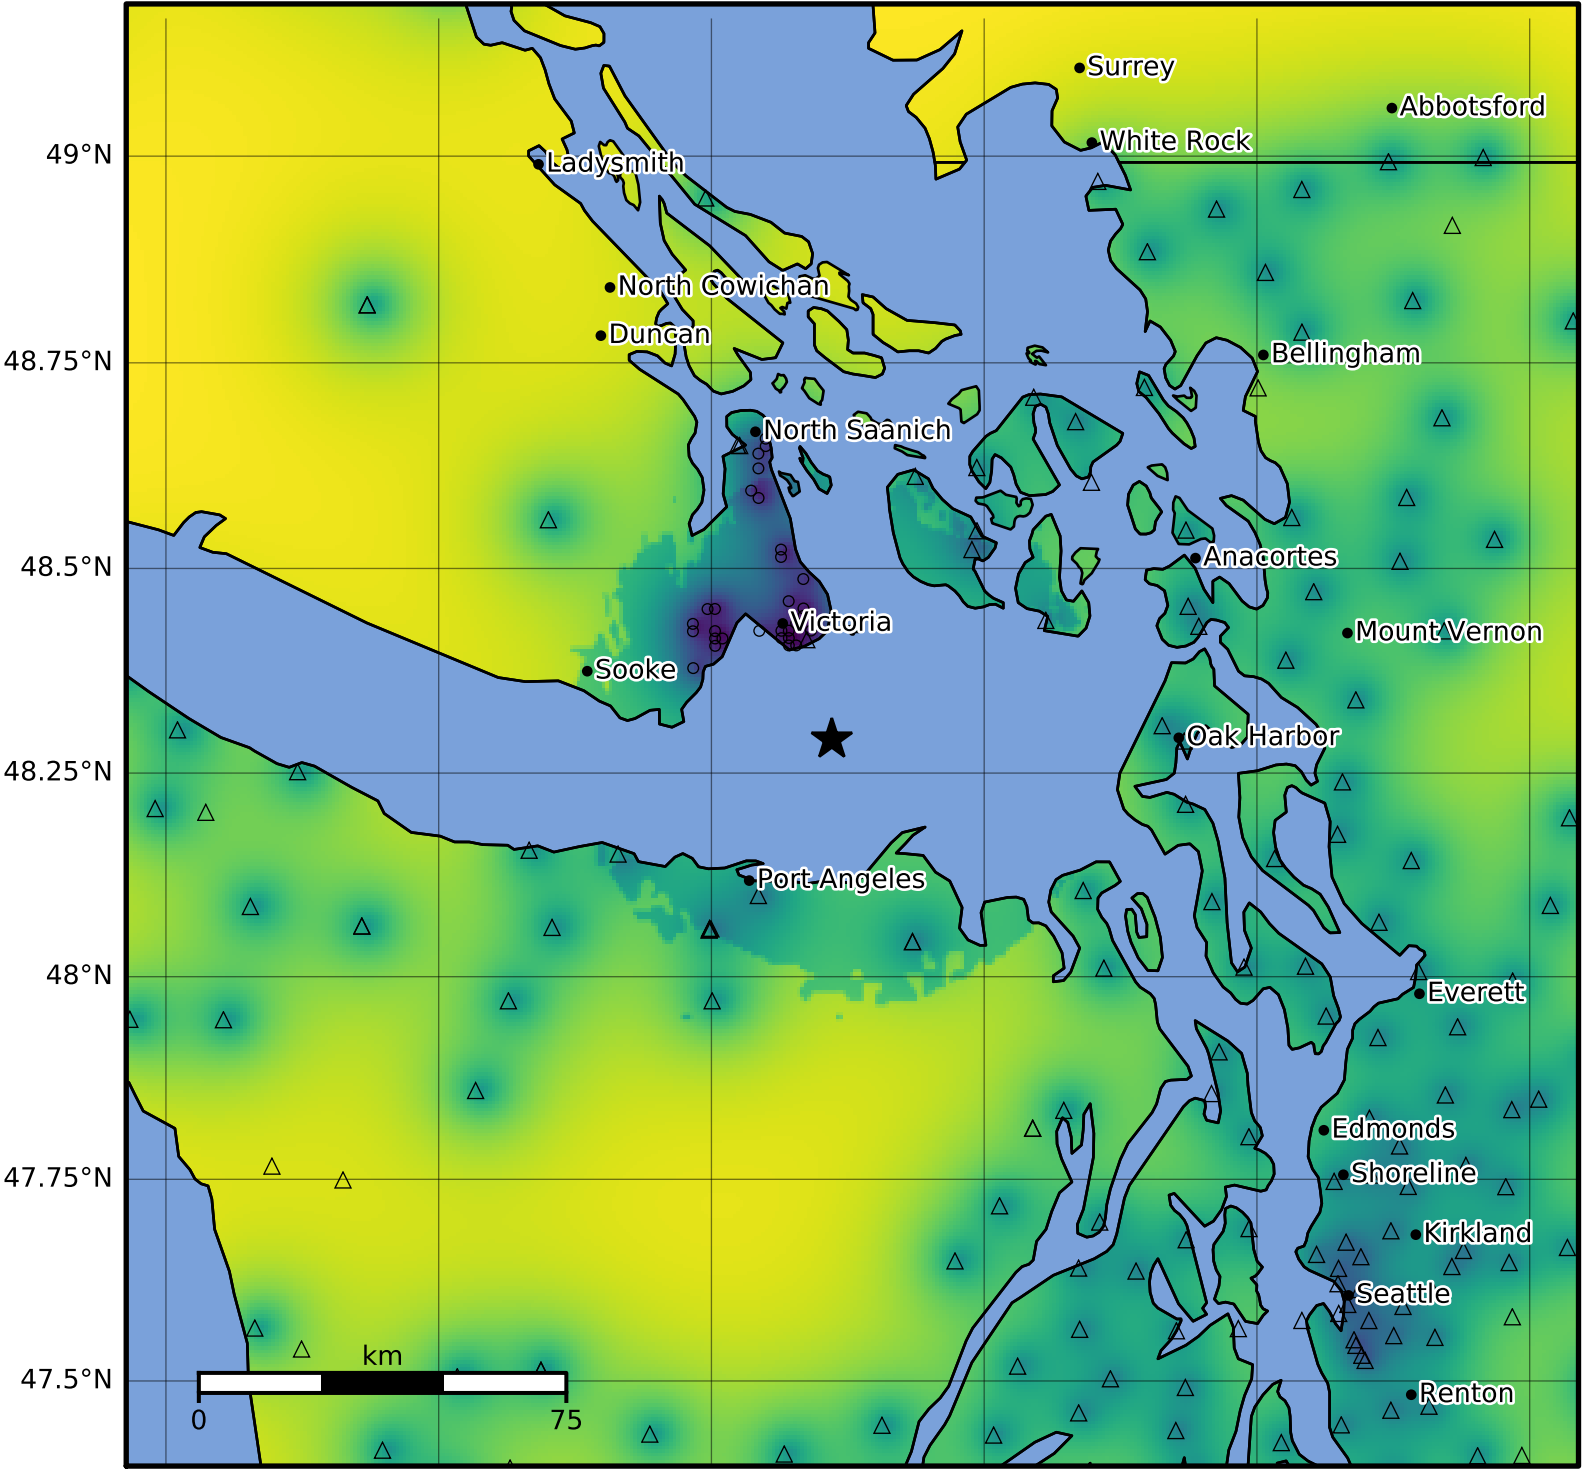

Macroseismic Intensity Map PNSN
Uncertainty ShakeMap: 15.7 km (9.8 mi) S from Victoria, BC
Feb 14, 2025 05:59:18 UTC M3.7 N48.29 W123.28 Depth: 40.2km ID:uw62067602

Version 3: Processed 2025-02-14T06:36:57Z