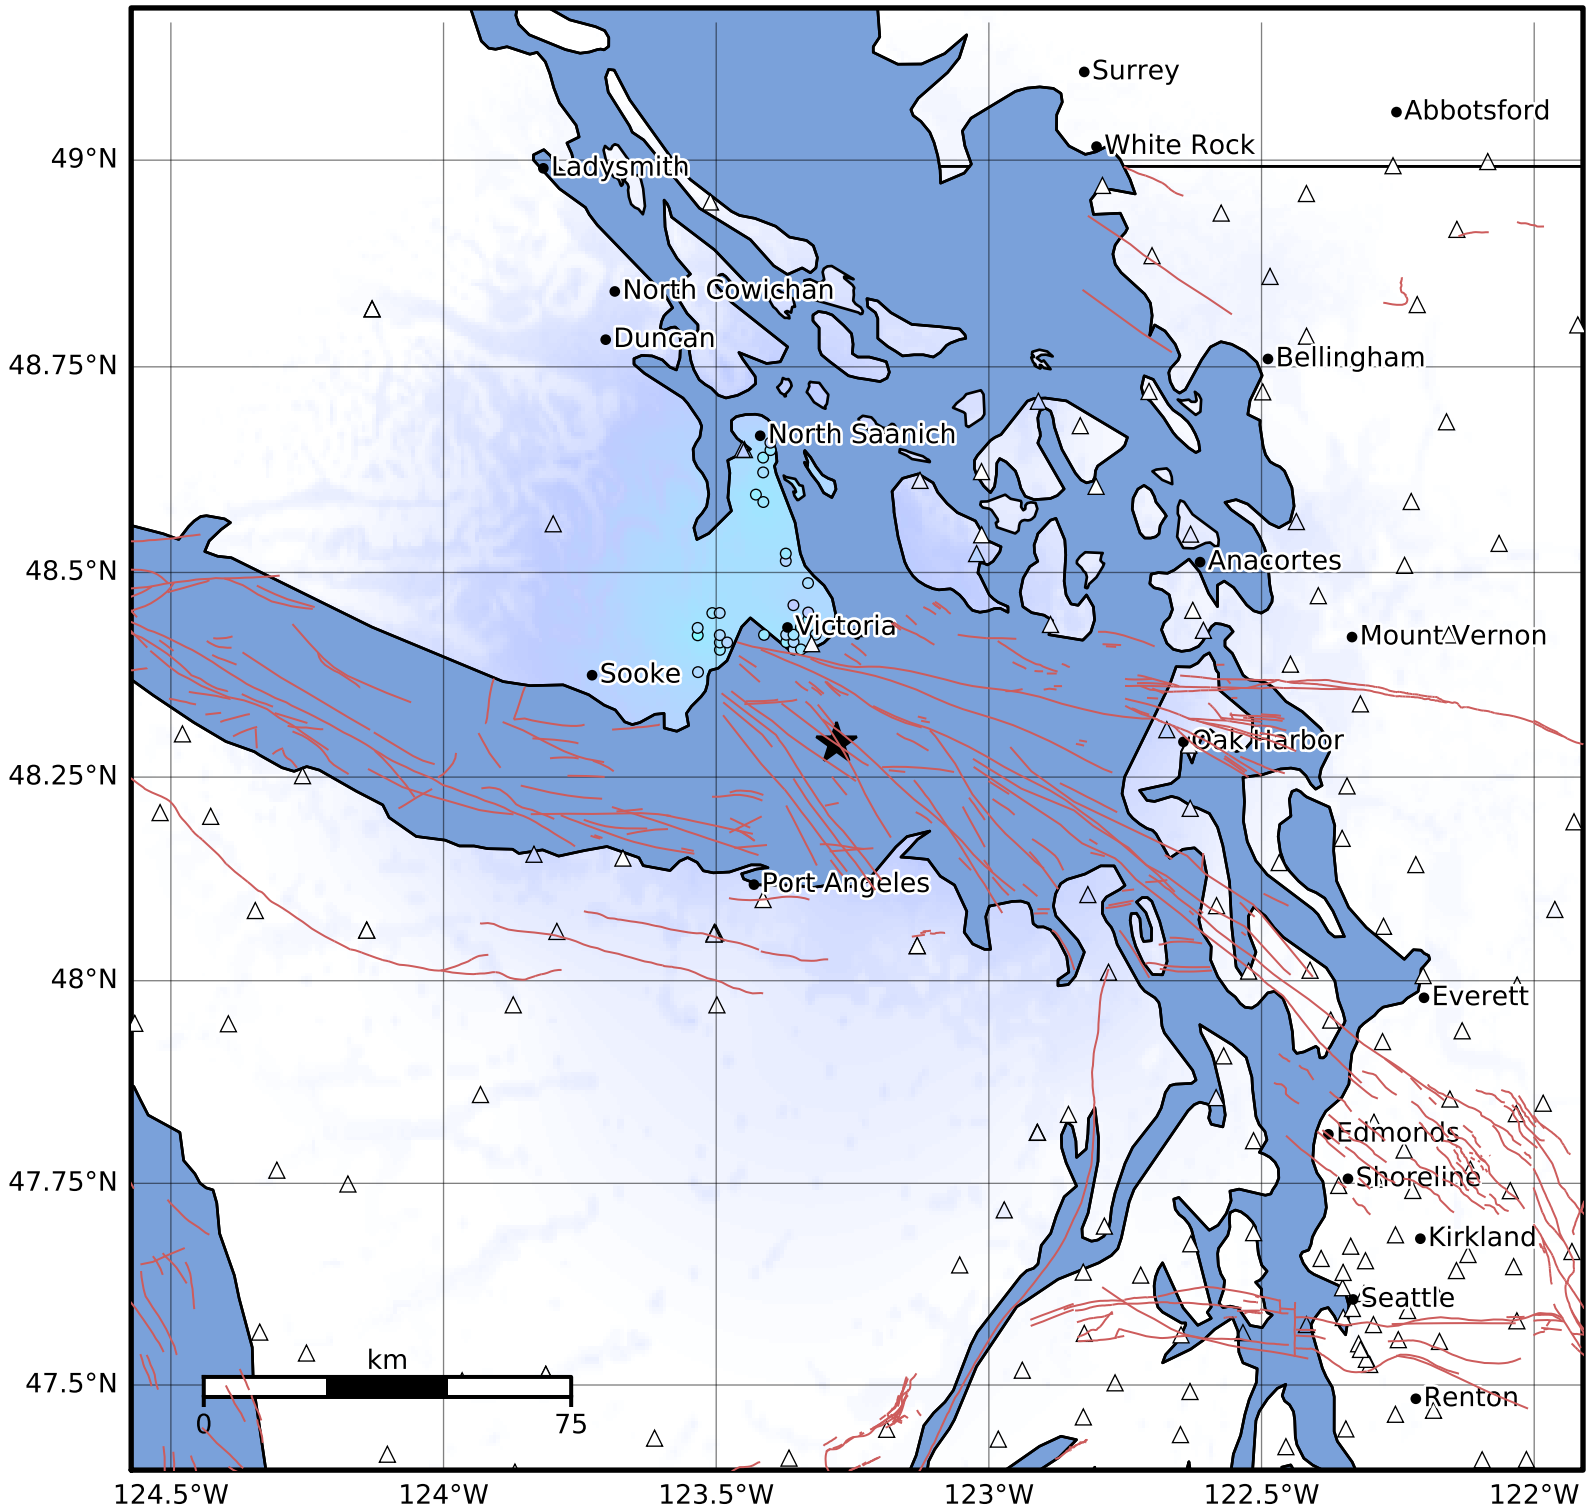

Macroseismic Intensity Map PNSN
 ShakeMap: 15.7 km (9.8 mi) S from Victoria, BC
 Feb 14, 2025 05:59:18 UTC M3.7 N48.29 W123.28 Depth: 40.2km ID:uw62067602

SHAKING	Not felt	Weak	Light	Moderate	Strong	Very strong	Severe	Violent	Extreme
DAMAGE	None	None	None	Very light	Light	Moderate	Moderate/heavy	Heavy	Very heavy
PGA(%g)	<0.0464	0.297	2.76	6.2	11.5	21.5	40.1	74.7	>139
PGV(cm/s)	<0.0215	0.135	1.41	4.65	9.64	20	41.4	85.8	>178
INTENSITY	I	II-III	IV	V	VI	VII	VIII	IX	X+

Scale based on Worden et al. (2012)

Version 3: Processed 2025-02-14T06:36:57Z

△ Seismic Instrument ○ Reported Intensity

★ Epicenter