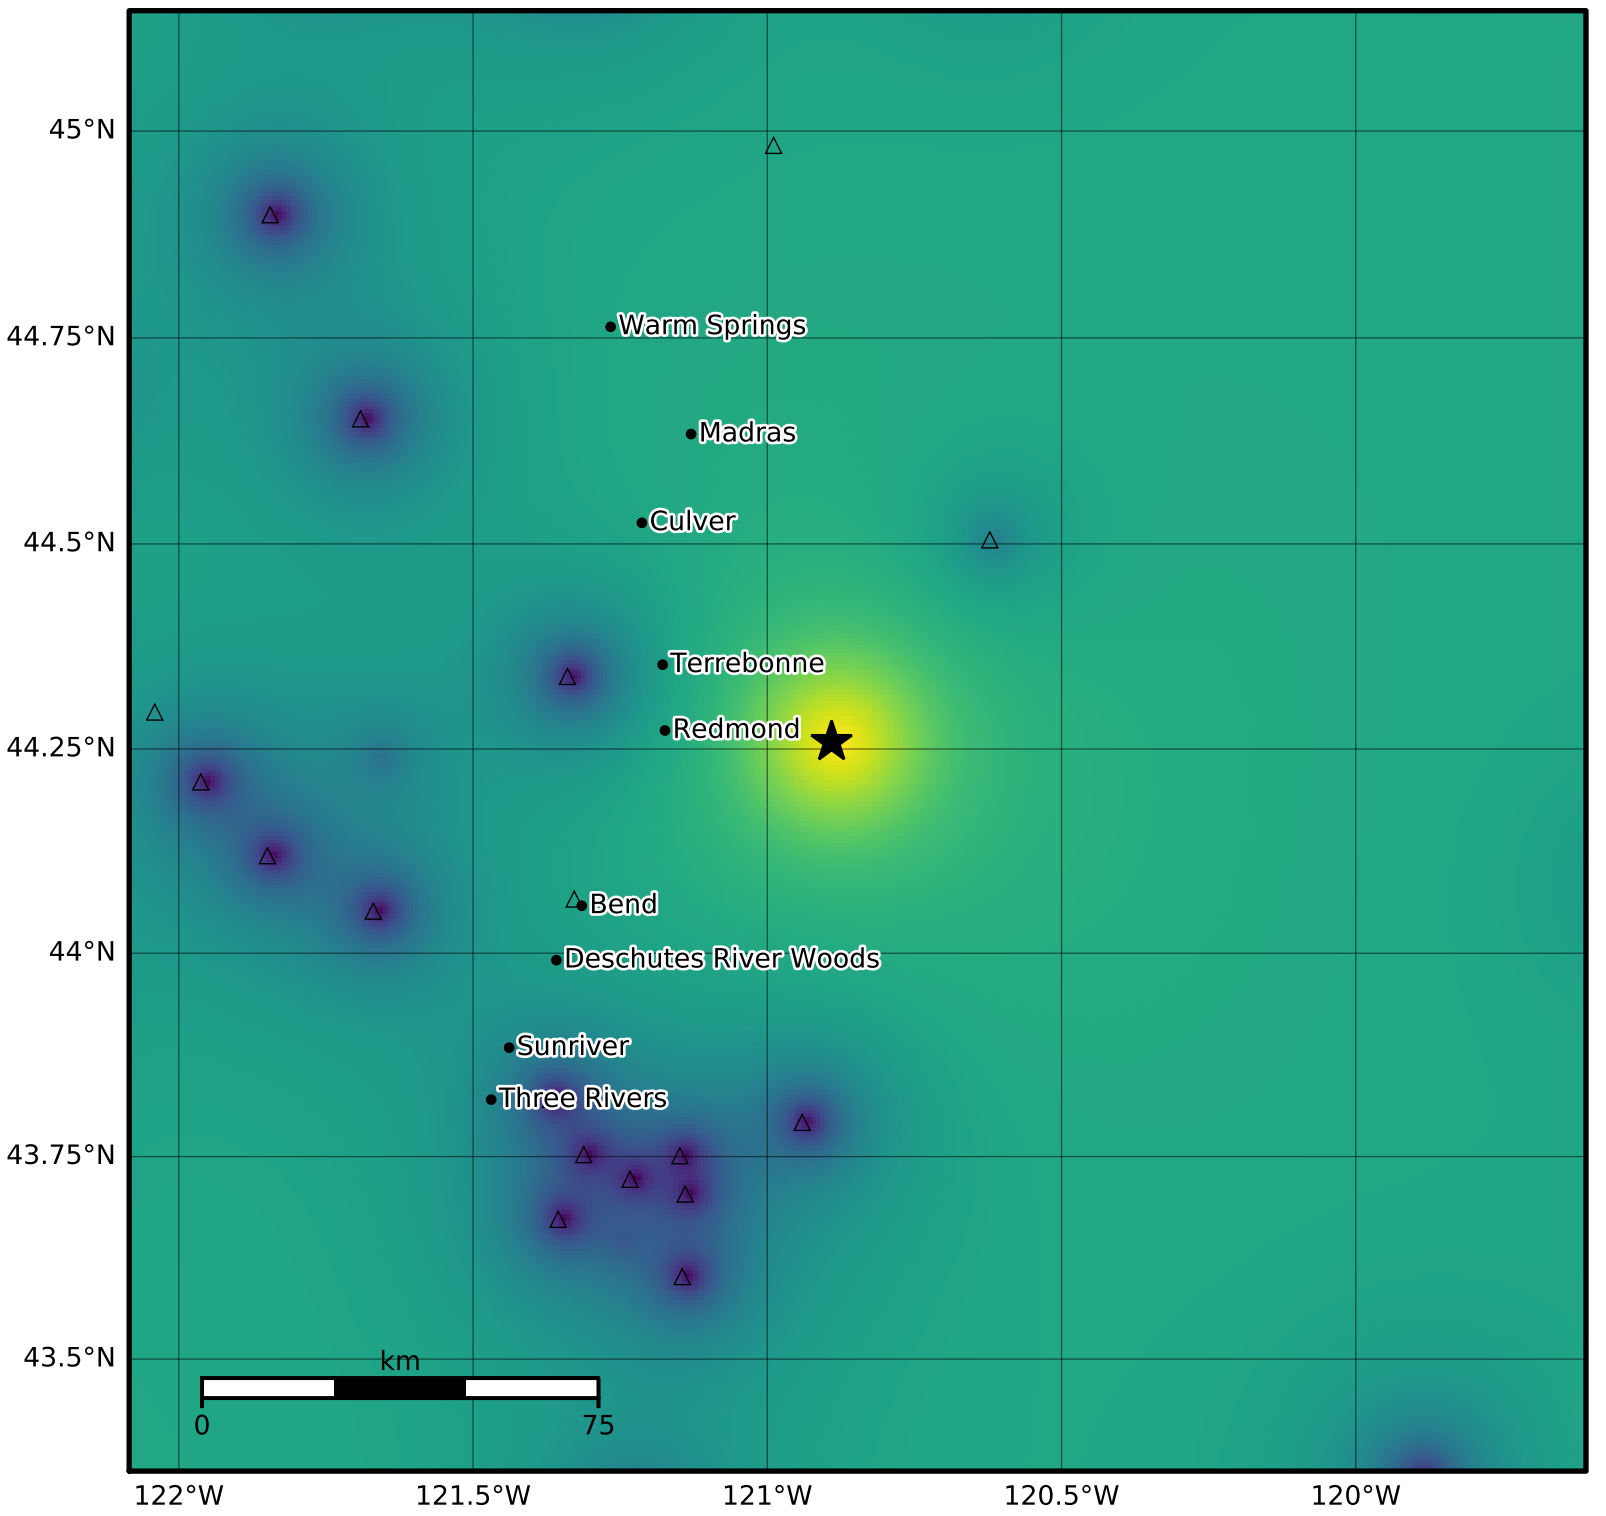

3.0 Second Peak Spectral Acceleration Map PNSN
Uncertainty ShakeMap: 6.6 km (4.1 mi) SW from Prineville, OR
Jan 29, 2025 20:30:18 UTC M2.7 N44.26 W120.89 Depth: -1.5km ID:uw62064837

Version 2: Processed 2025-01-29T21:21:42Z