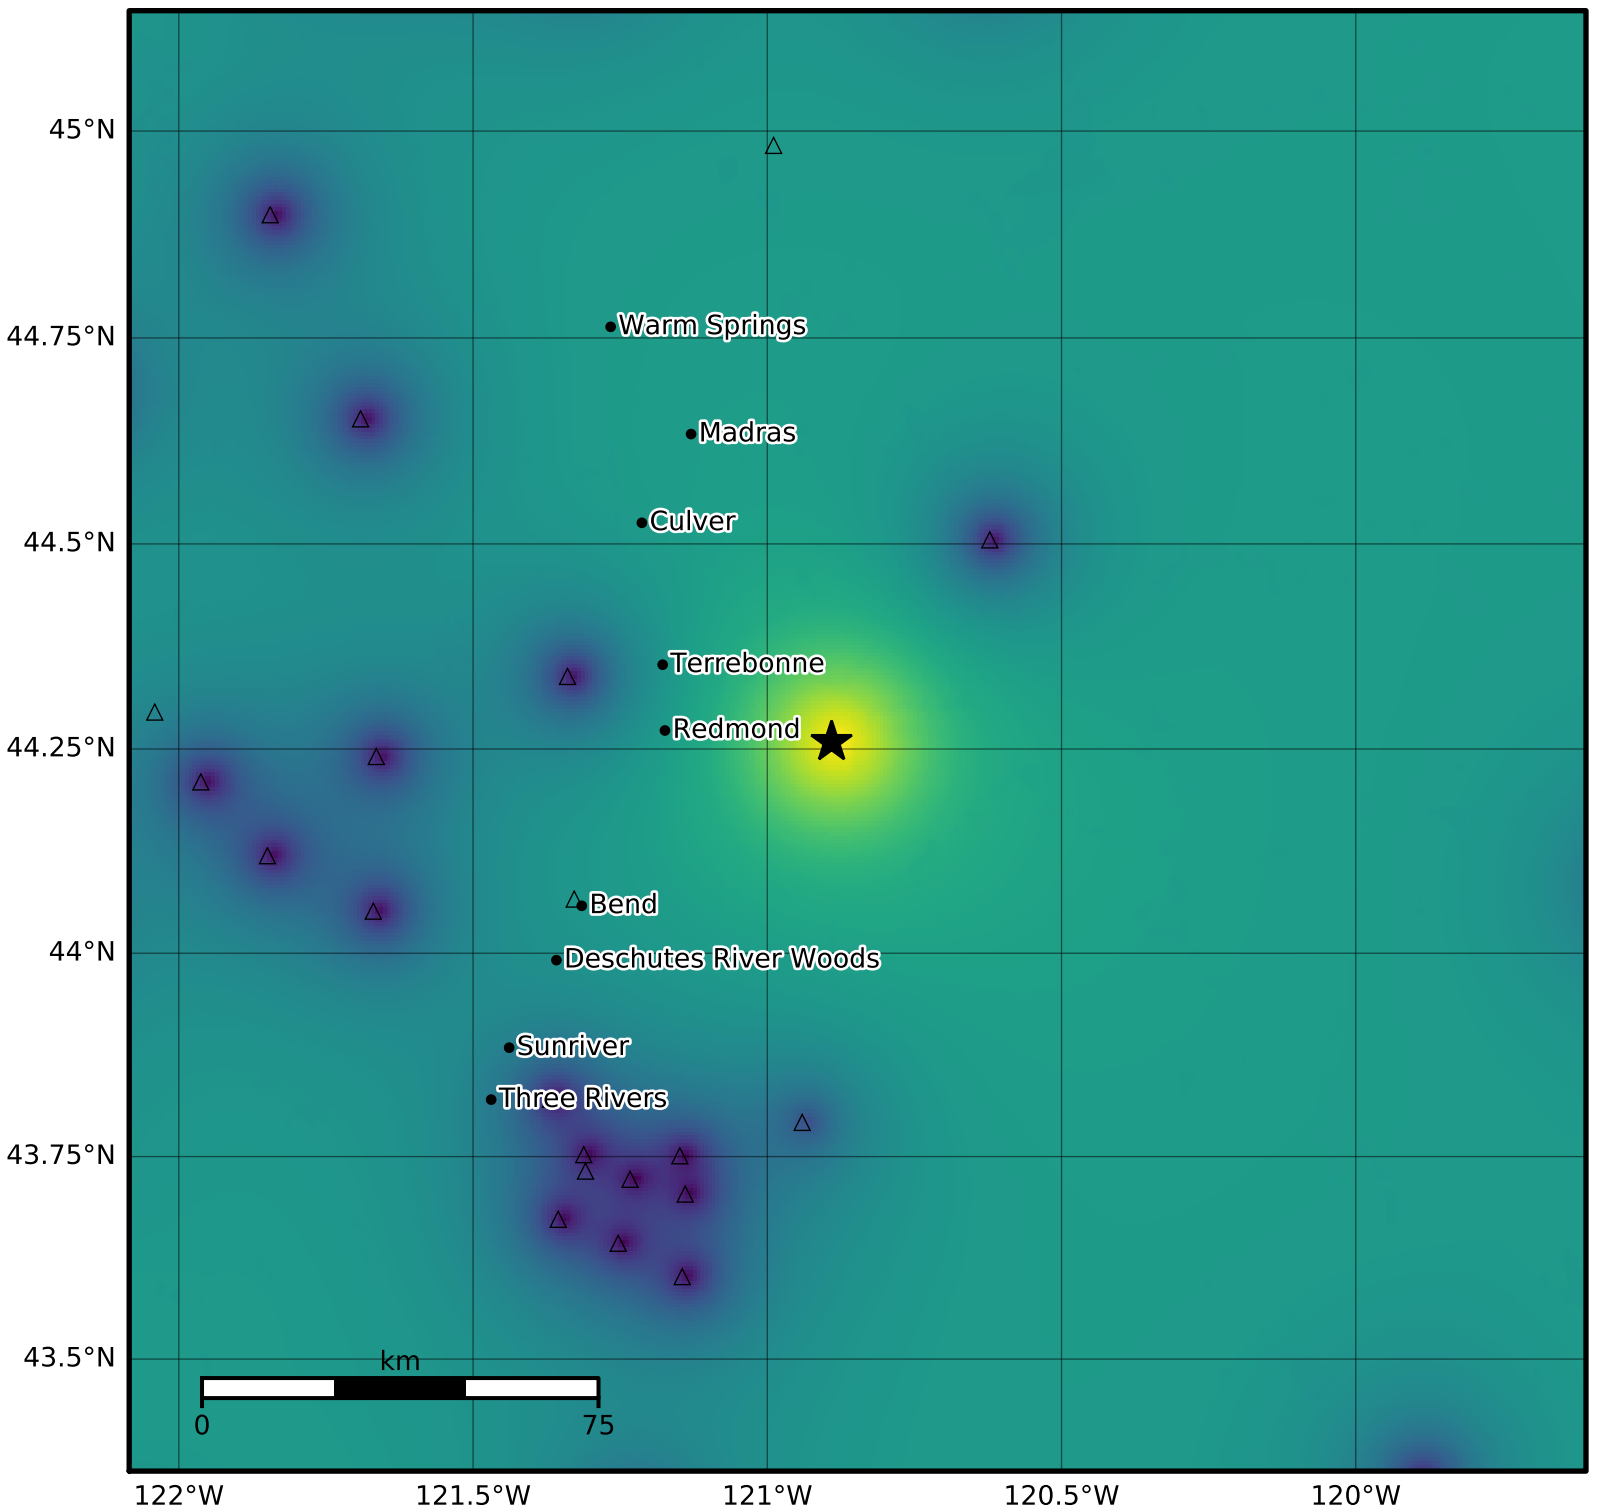

1.0 Second Peak Spectral Acceleration Map PNSN
Uncertainty ShakeMap: 6.6 km (4.1 mi) SW from Prineville, OR
Jan 29, 2025 20:30:18 UTC M2.7 N44.26 W120.89 Depth: -1.5km ID:uw62064837

Version 2: Processed 2025-01-29T21:21:42Z