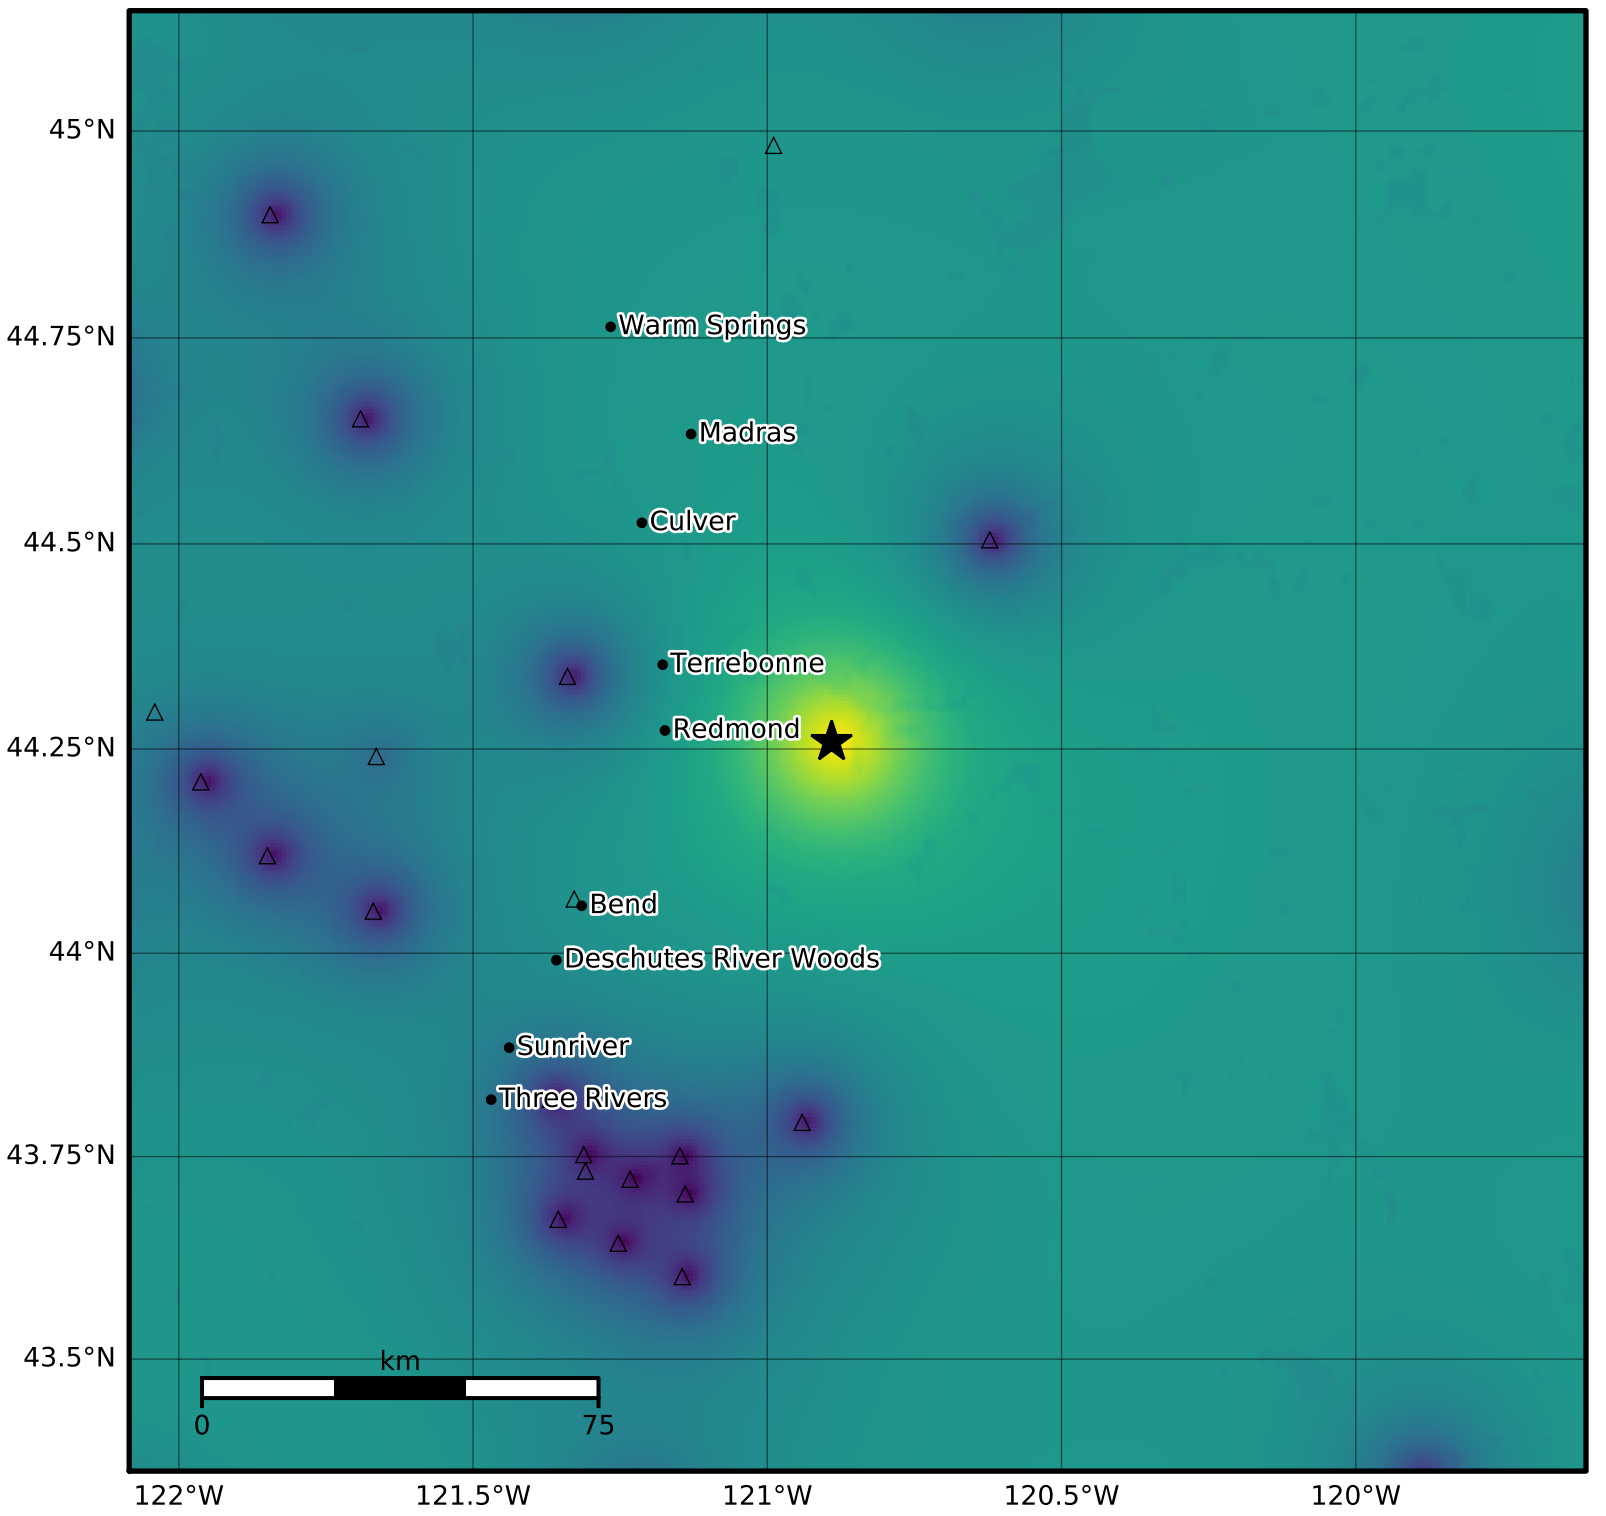

0.3 Second Peak Spectral Acceleration Map PNSN
Uncertainty ShakeMap: 6.6 km (4.1 mi) SW from Prineville, OR
Jan 29, 2025 20:30:18 UTC M2.7 N44.26 W120.89 Depth: -1.5km ID:uw62064837

Version 2: Processed 2025-01-29T21:21:42Z