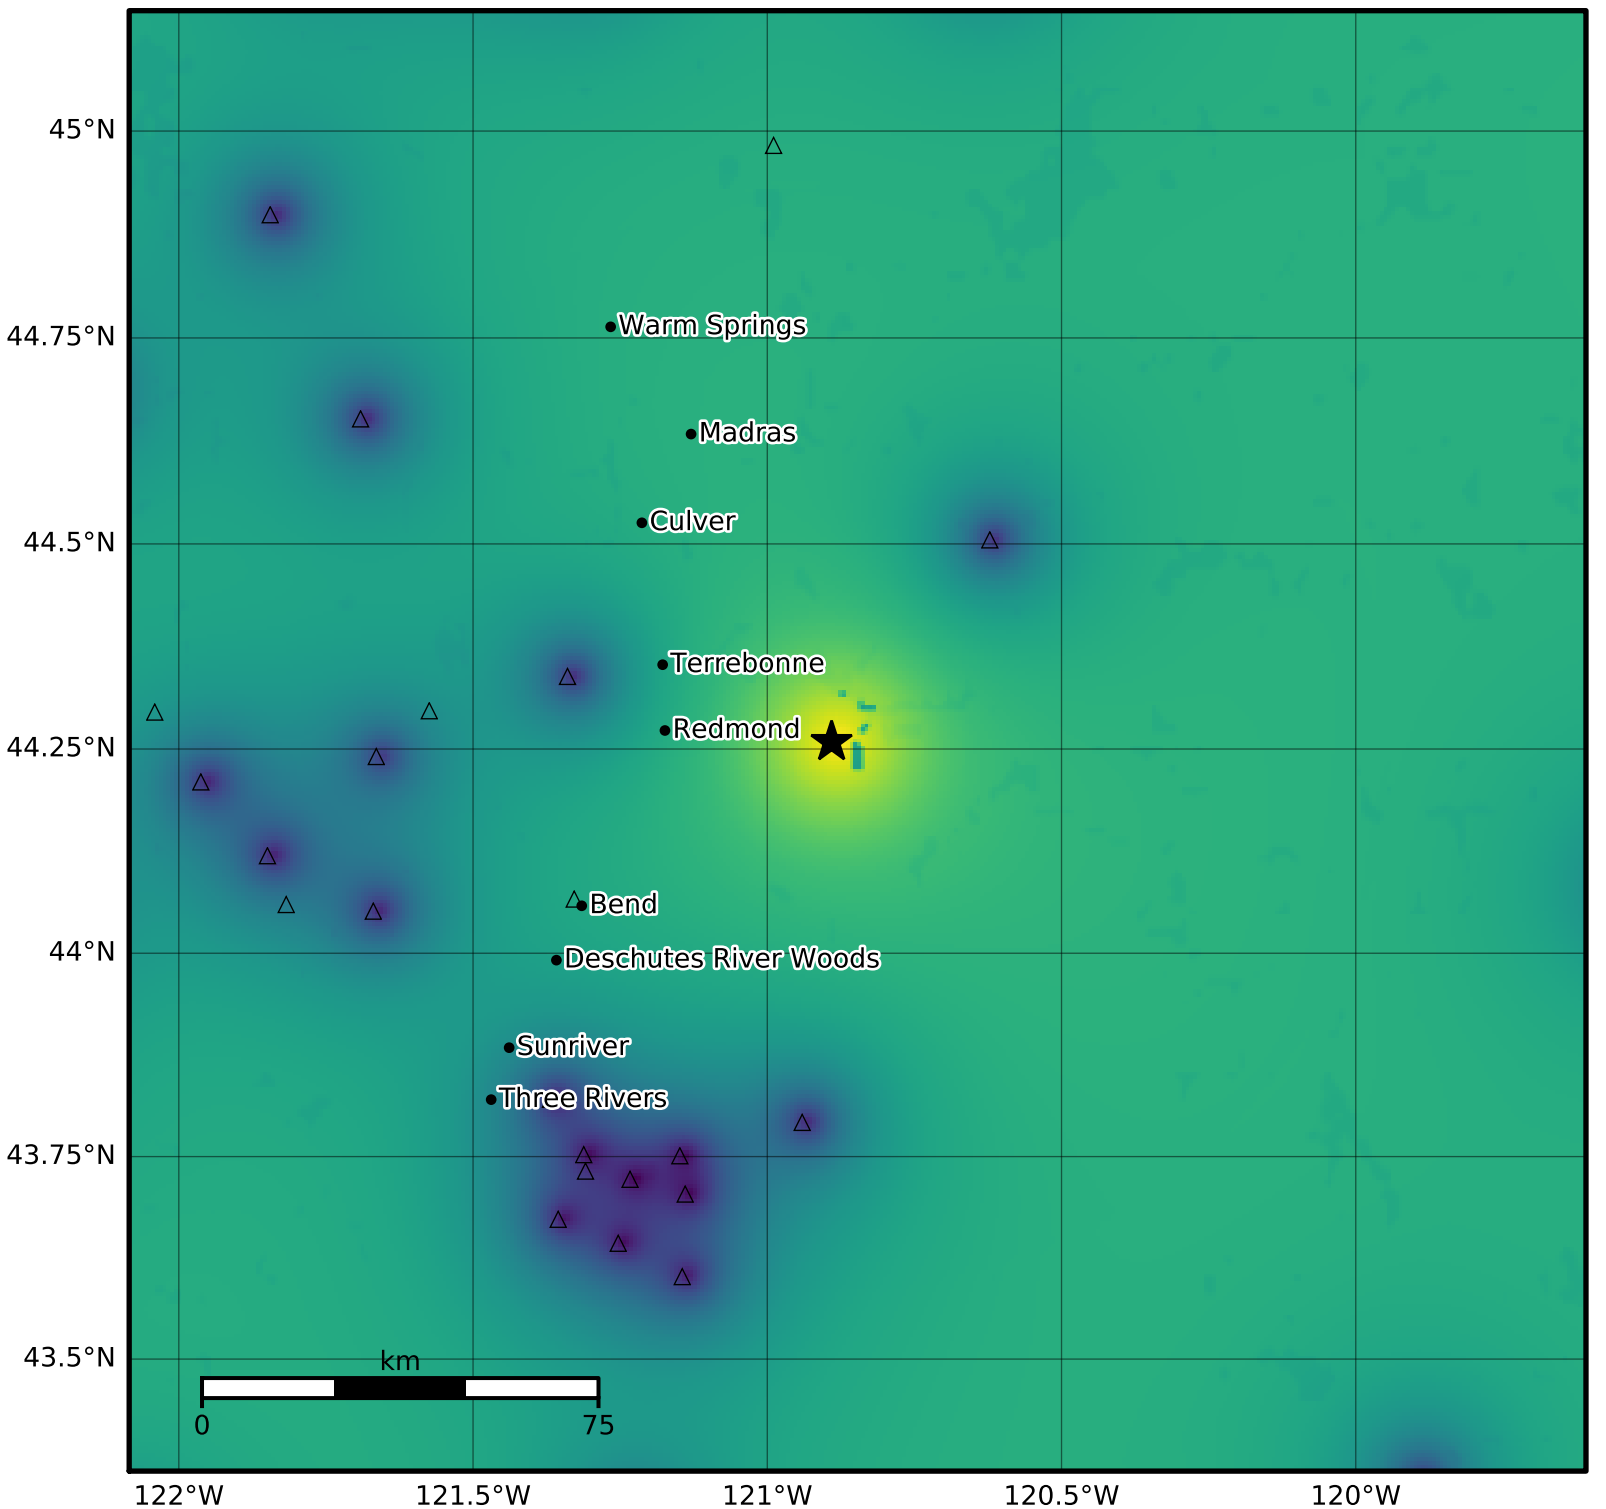

Macroseismic Intensity Map PNSN
Uncertainty ShakeMap: 6.6 km (4.1 mi) SW from Prineville, OR
Jan 29, 2025 20:30:18 UTC M2.7 N44.26 W120.89 Depth: -1.5km ID:uw62064837

Version 2: Processed 2025-01-29T21:21:42Z