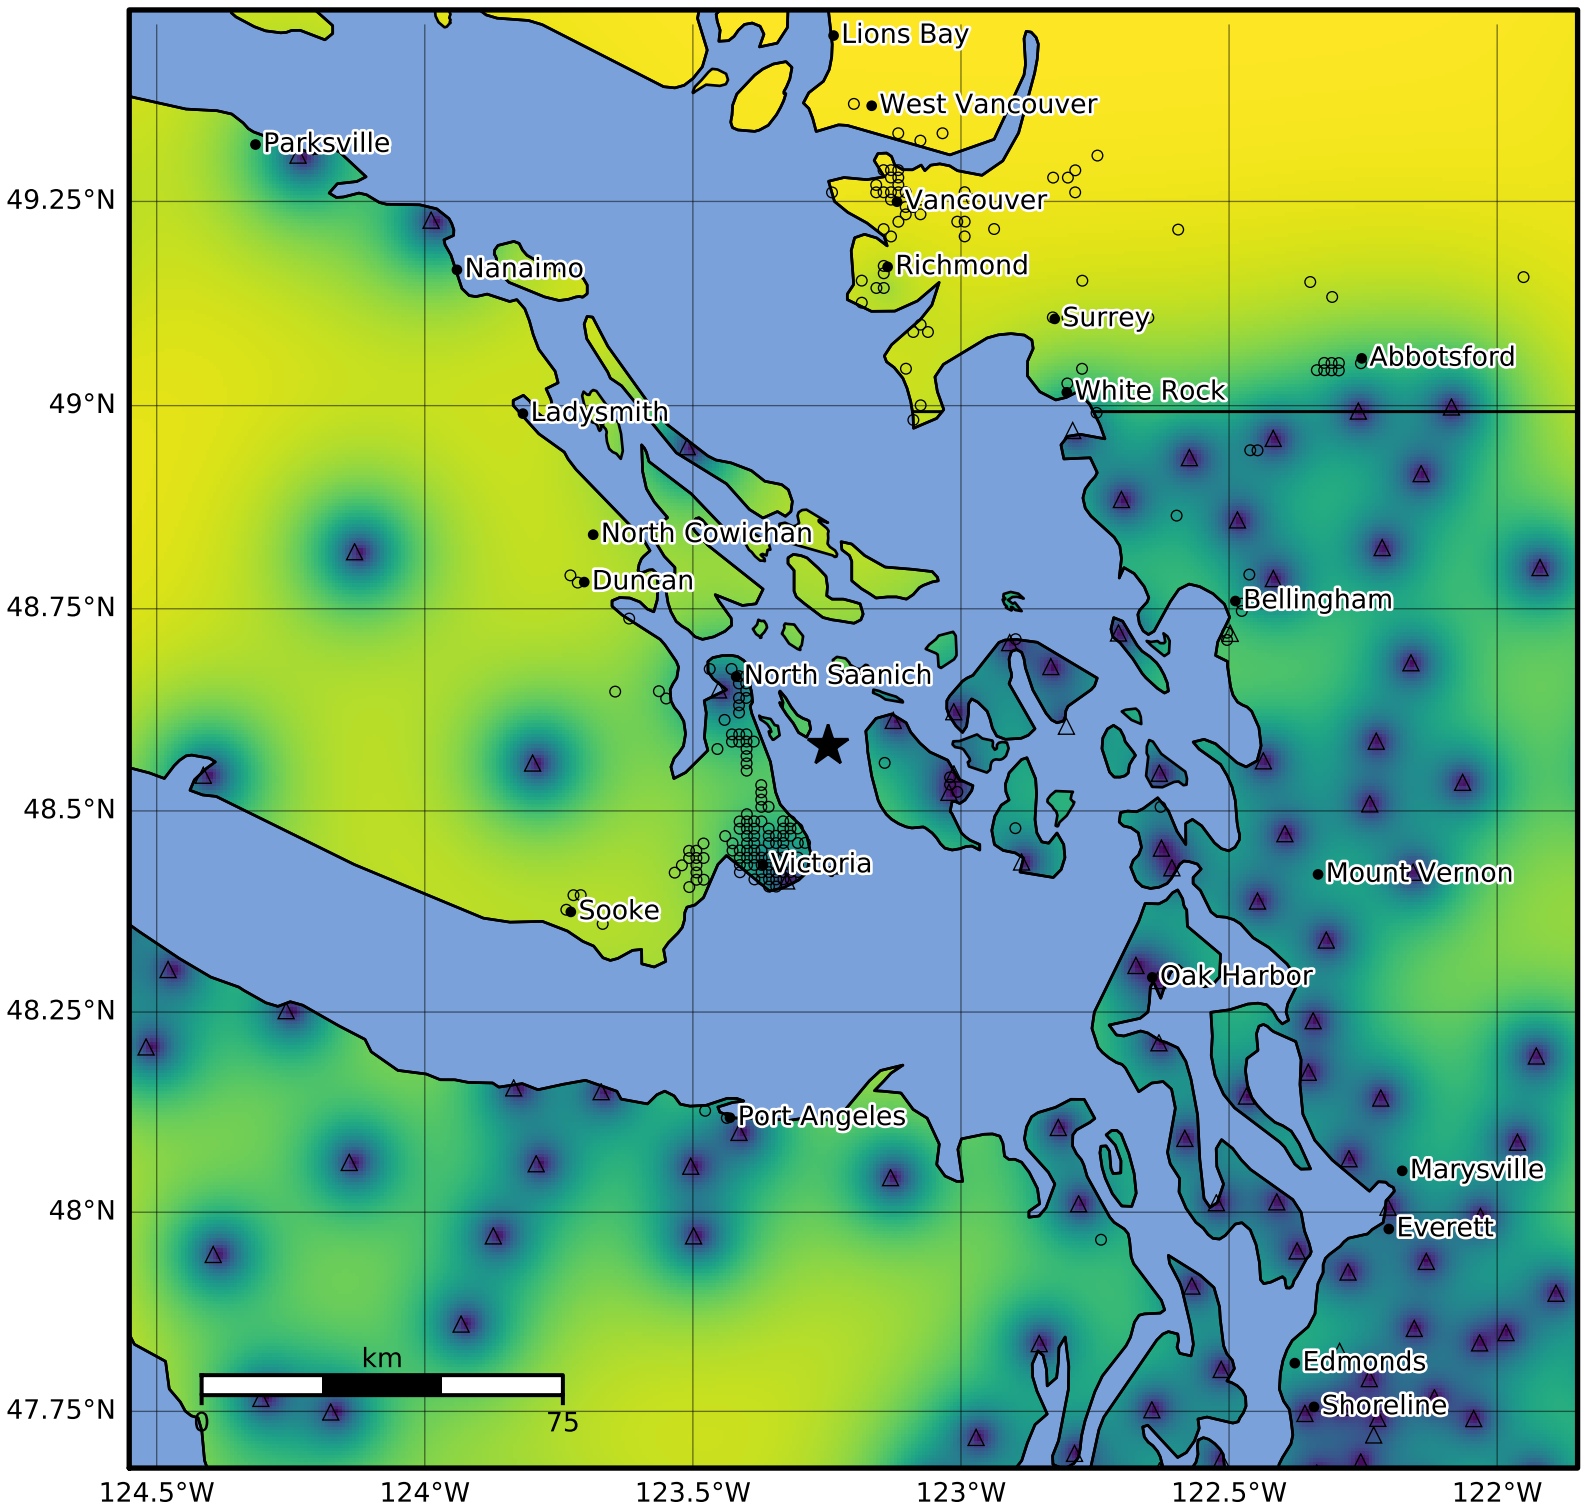

3.0 Second Peak Spectral Acceleration Map PNSN  
Uncertainty ShakeMap: 18.7 km ( 11.6 mi) NE from Victoria, BC  
Sep 26, 2024 11:05:20 UTC M4.0 N48.58 W123.25 Depth: 52.1km ID:uw62050041

Version 4: Processed 2024-09-26T18:04:27Z