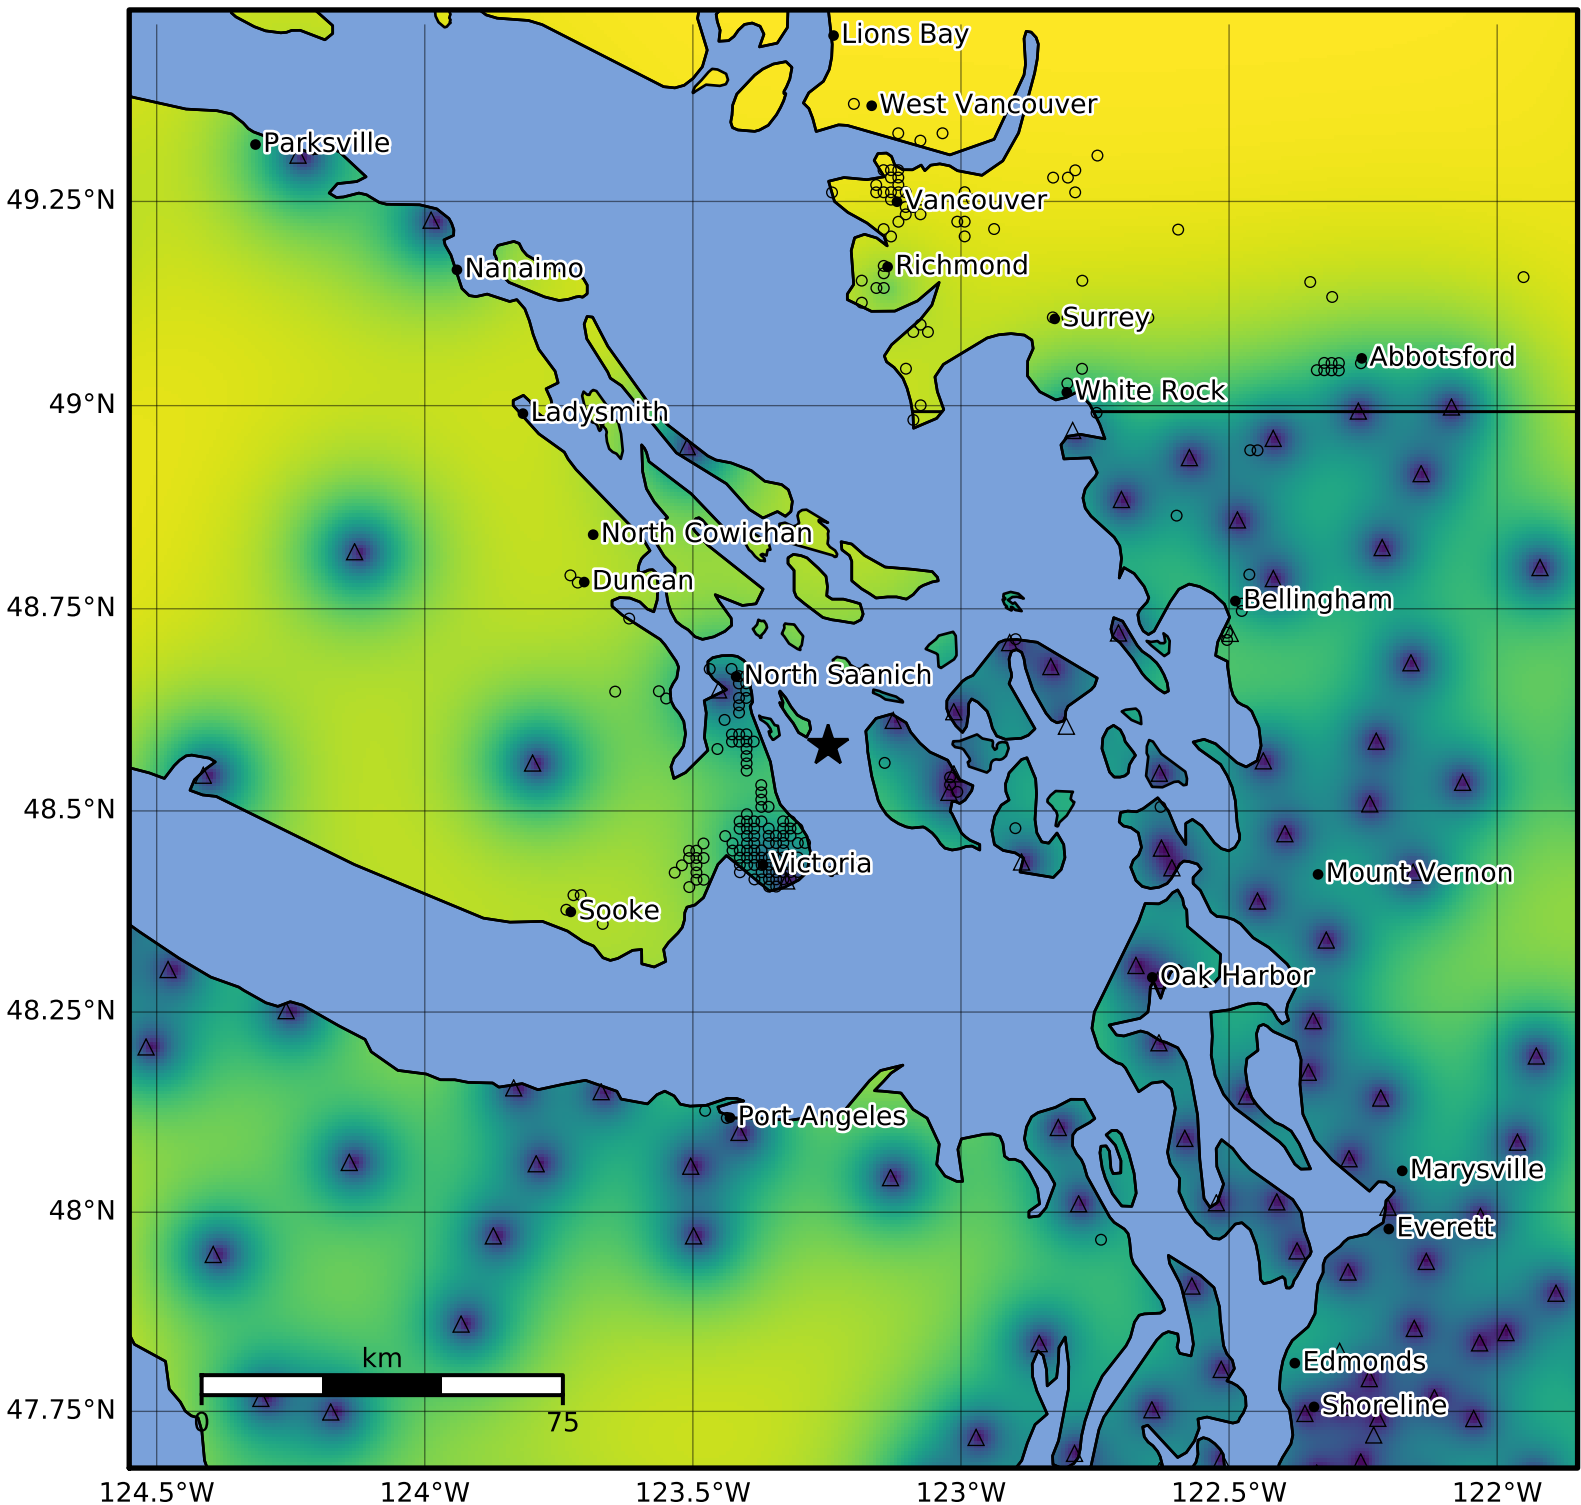

1.0 Second Peak Spectral Acceleration Map PNSN
Uncertainty ShakeMap: 18.7 km (11.6 mi) NE from Victoria, BC
Sep 26, 2024 11:05:20 UTC M4.0 N48.58 W123.25 Depth: 52.1km ID:uw62050041

Version 4: Processed 2024-09-26T18:04:27Z