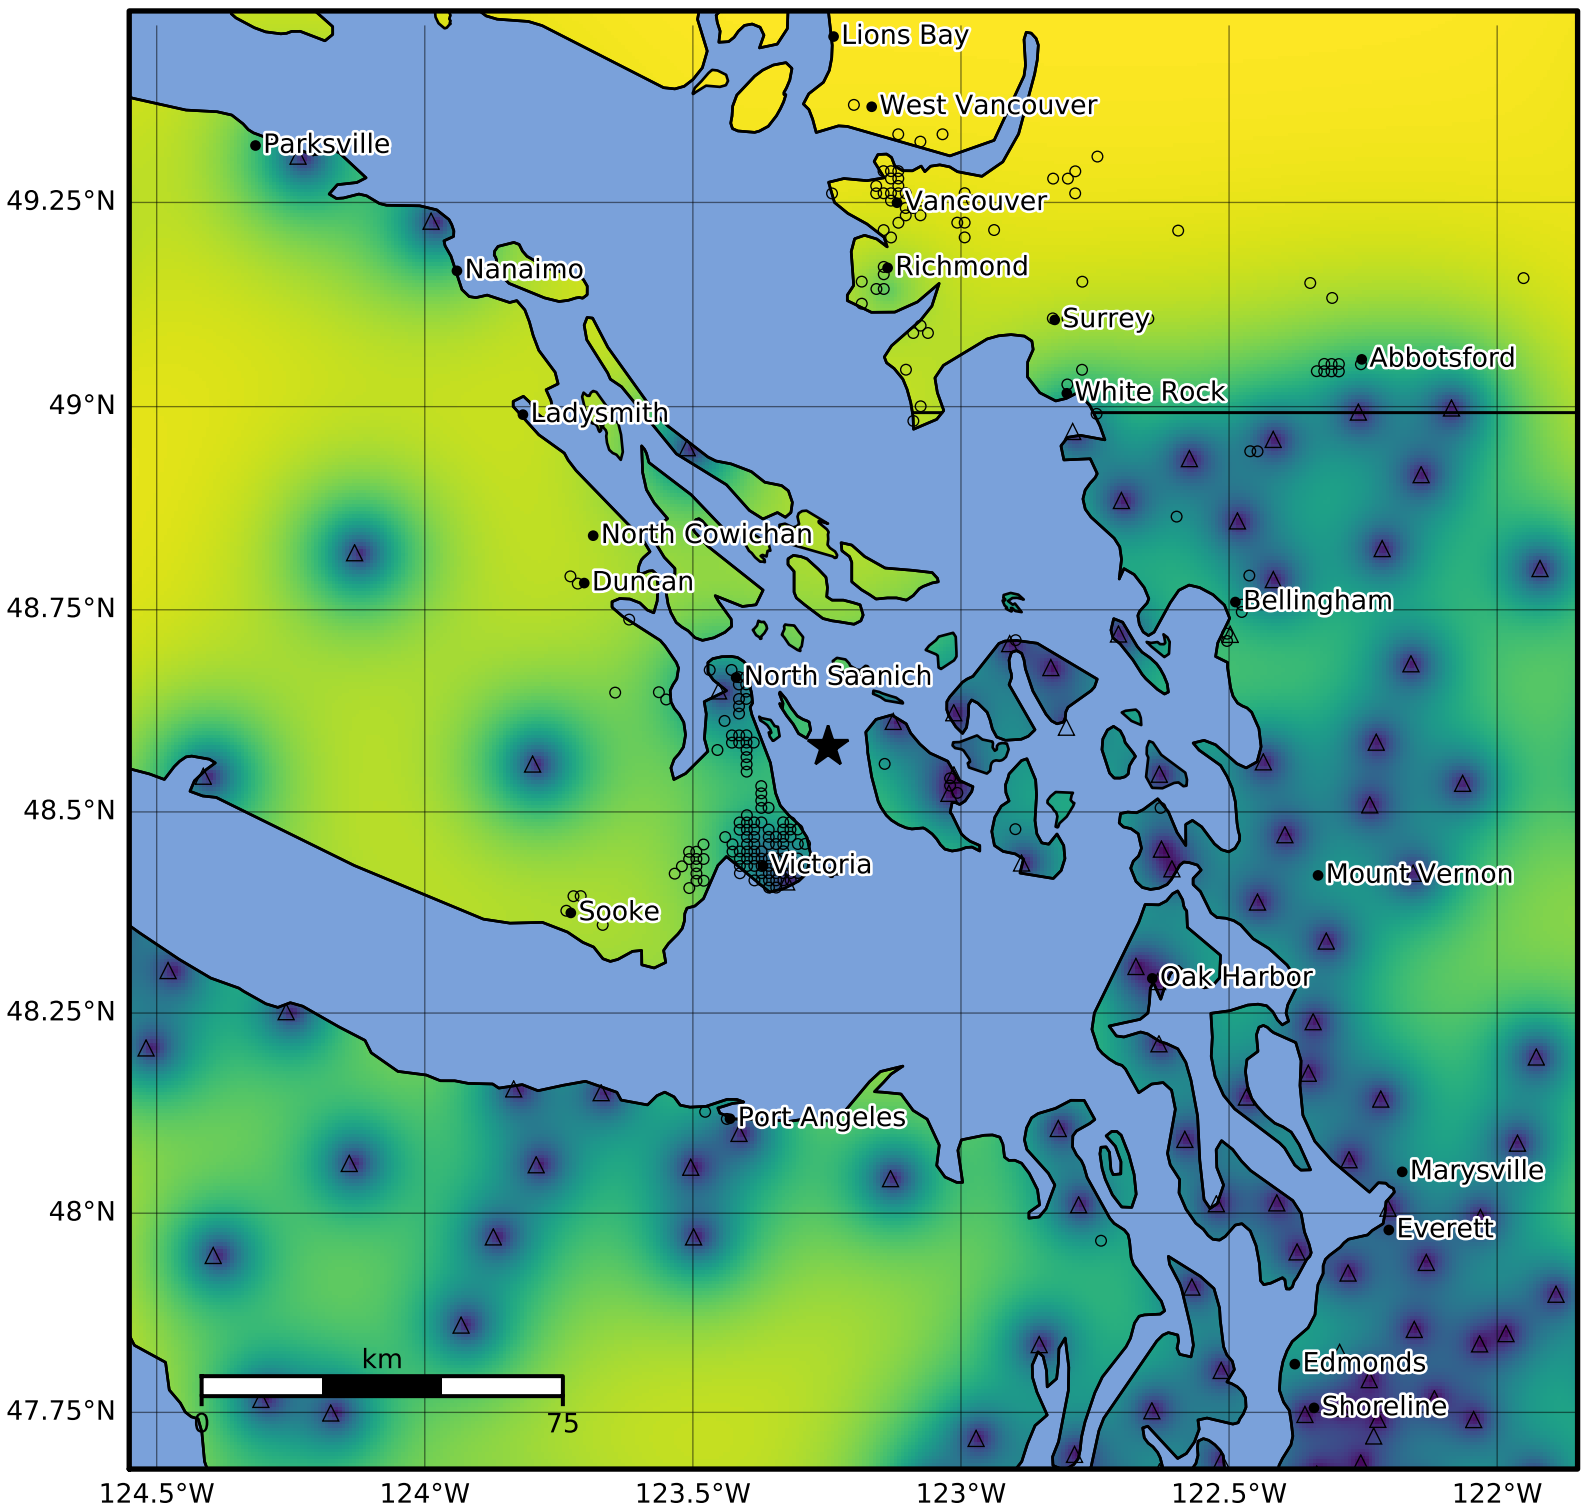

0.3 Second Peak Spectral Acceleration Map PNSN
Uncertainty ShakeMap: 18.7 km (11.6 mi) NE from Victoria, BC
Sep 26, 2024 11:05:20 UTC M4.0 N48.58 W123.25 Depth: 52.1km ID:uw62050041

Version 4: Processed 2024-09-26T18:04:27Z