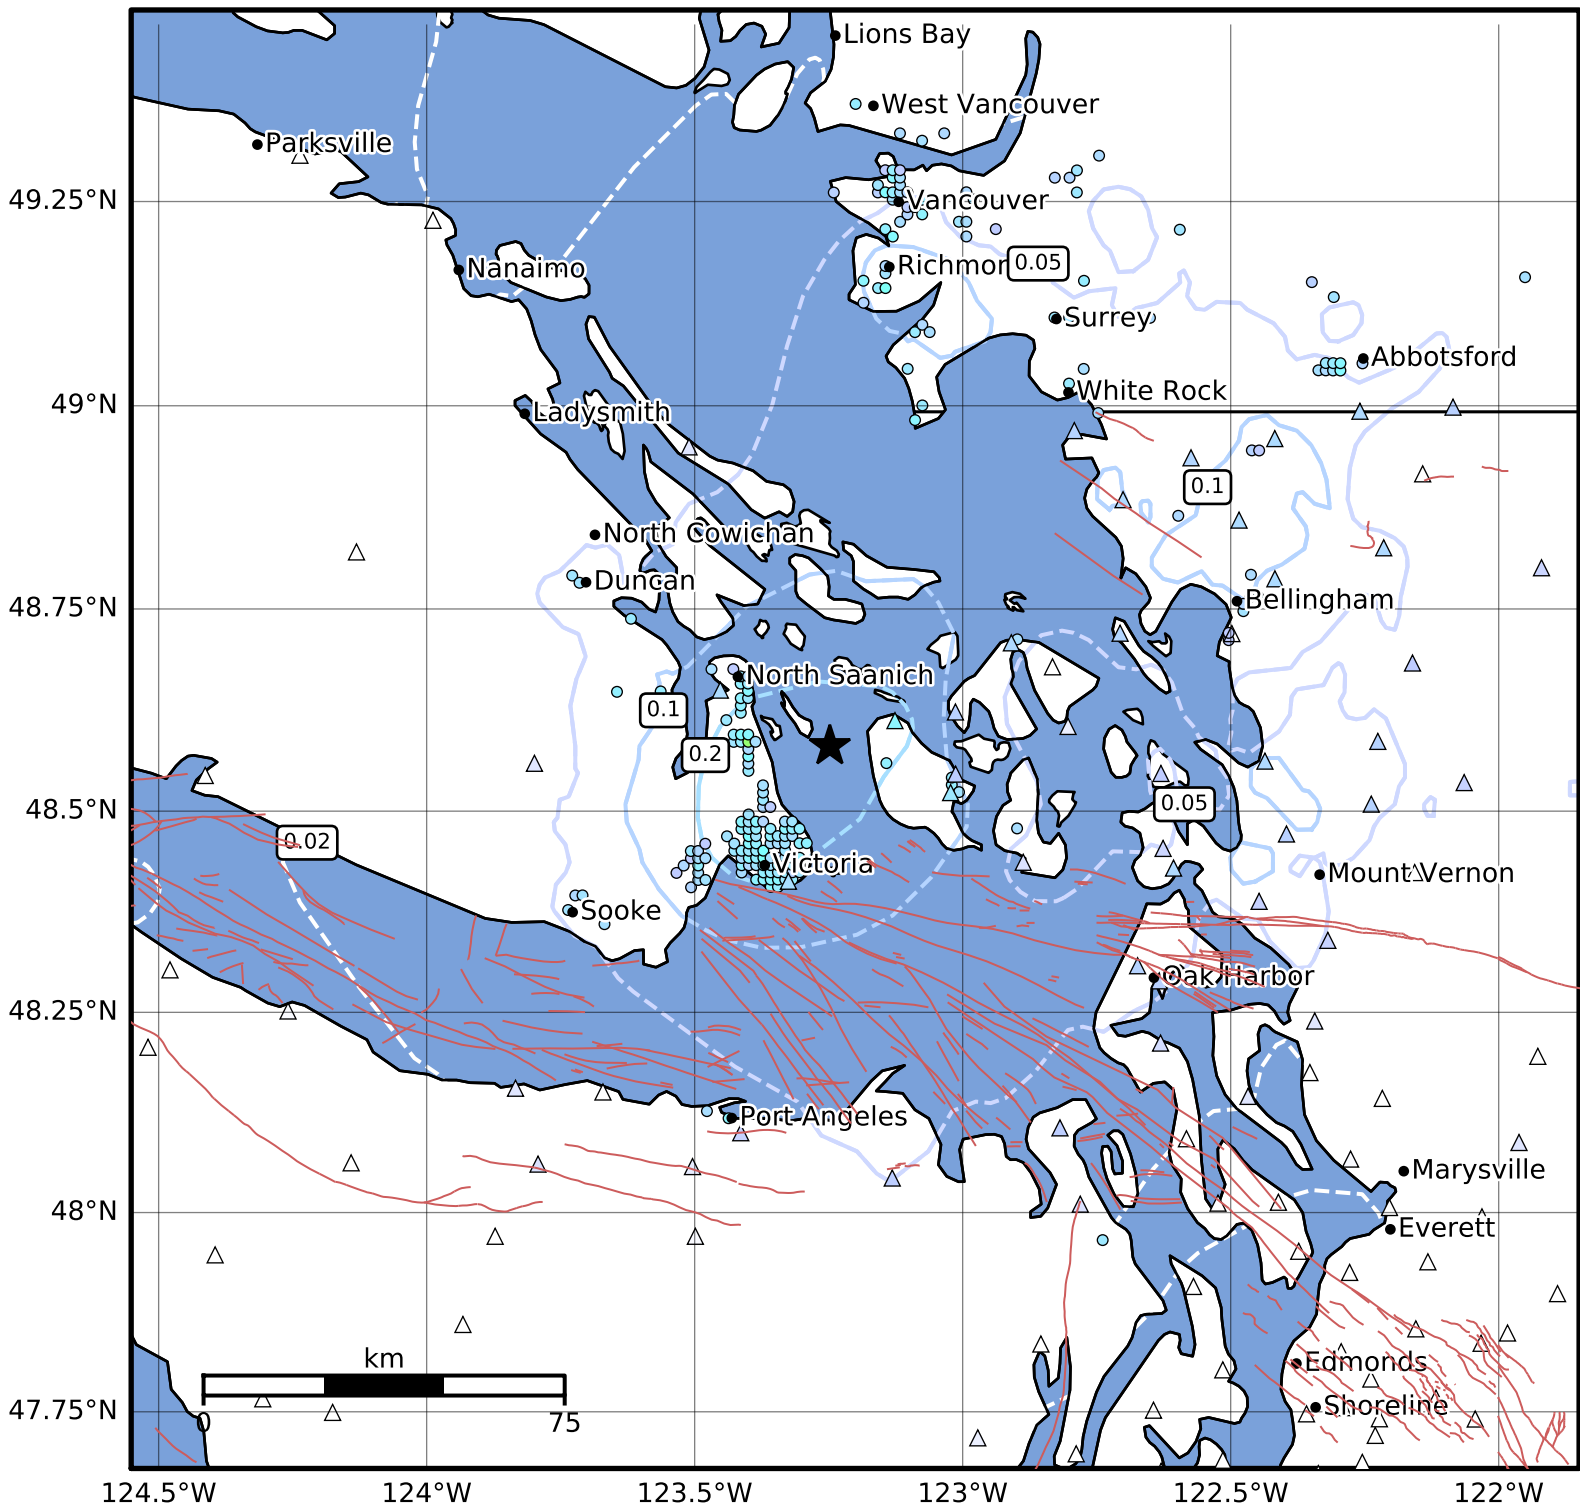

Peak Ground Velocity Map PNSN
 ShakeMap: 18.7 km (11.6 mi) NE from Victoria, BC
 Sep 26, 2024 11:05:20 UTC M4.0 N48.58 W123.25 Depth: 52.1km ID:uw62050041

PGV (cm/s)	0.1	0.2	0.5	1	2	5	10	20	50	100	200
------------	-----	-----	-----	---	---	---	----	----	----	-----	-----

Scale based on Worden et al. (2012)

Version 4: Processed 2024-09-26T18:04:27Z

△ Seismic Instrument ○ Reported Intensity

★ Epicenter