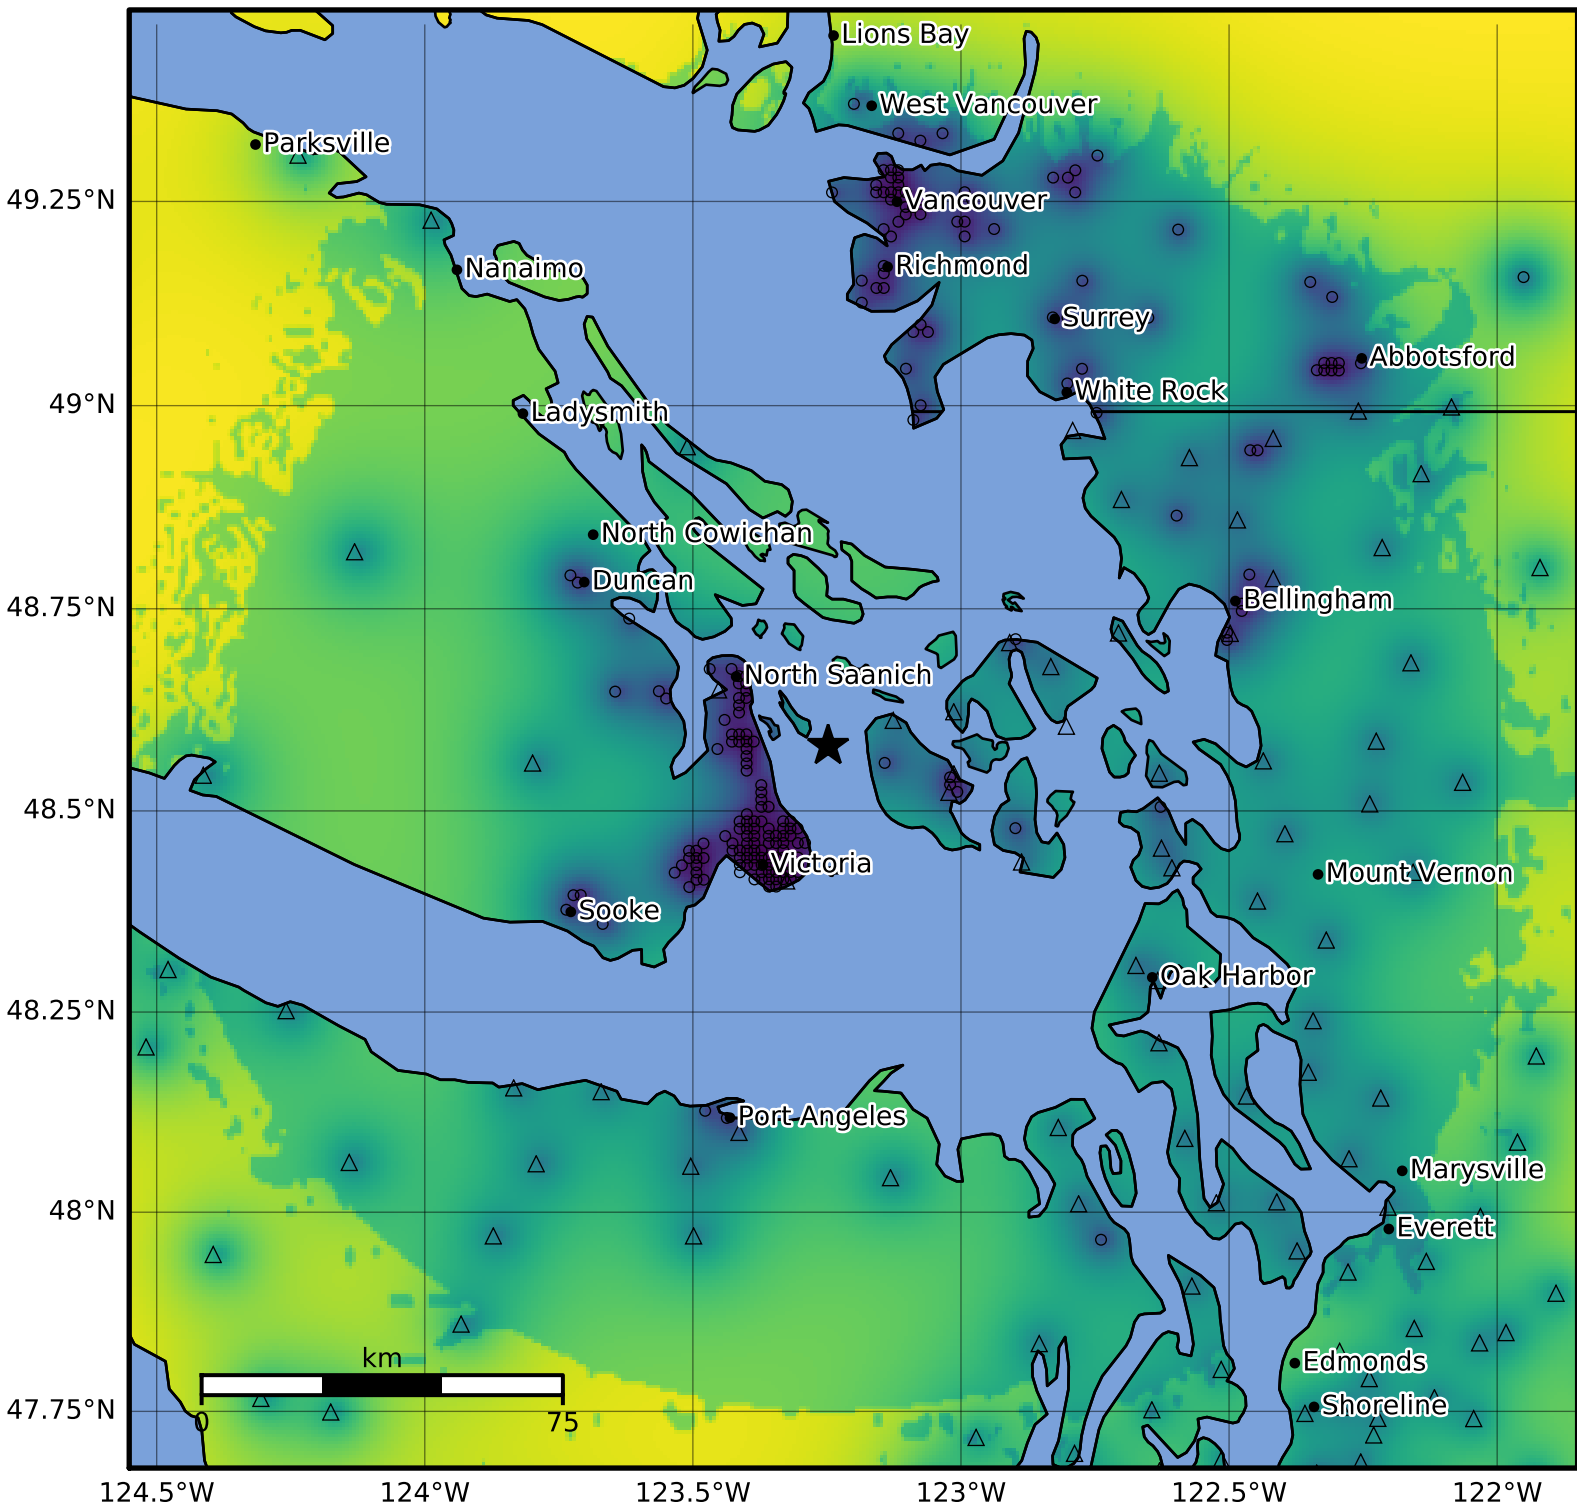

Macroseismic Intensity Map PNSN
Uncertainty ShakeMap: 18.7 km (11.6 mi) NE from Victoria, BC
Sep 26, 2024 11:05:20 UTC M4.0 N48.58 W123.25 Depth: 52.1km ID:uw62050041

Version 4: Processed 2024-09-26T18:04:27Z