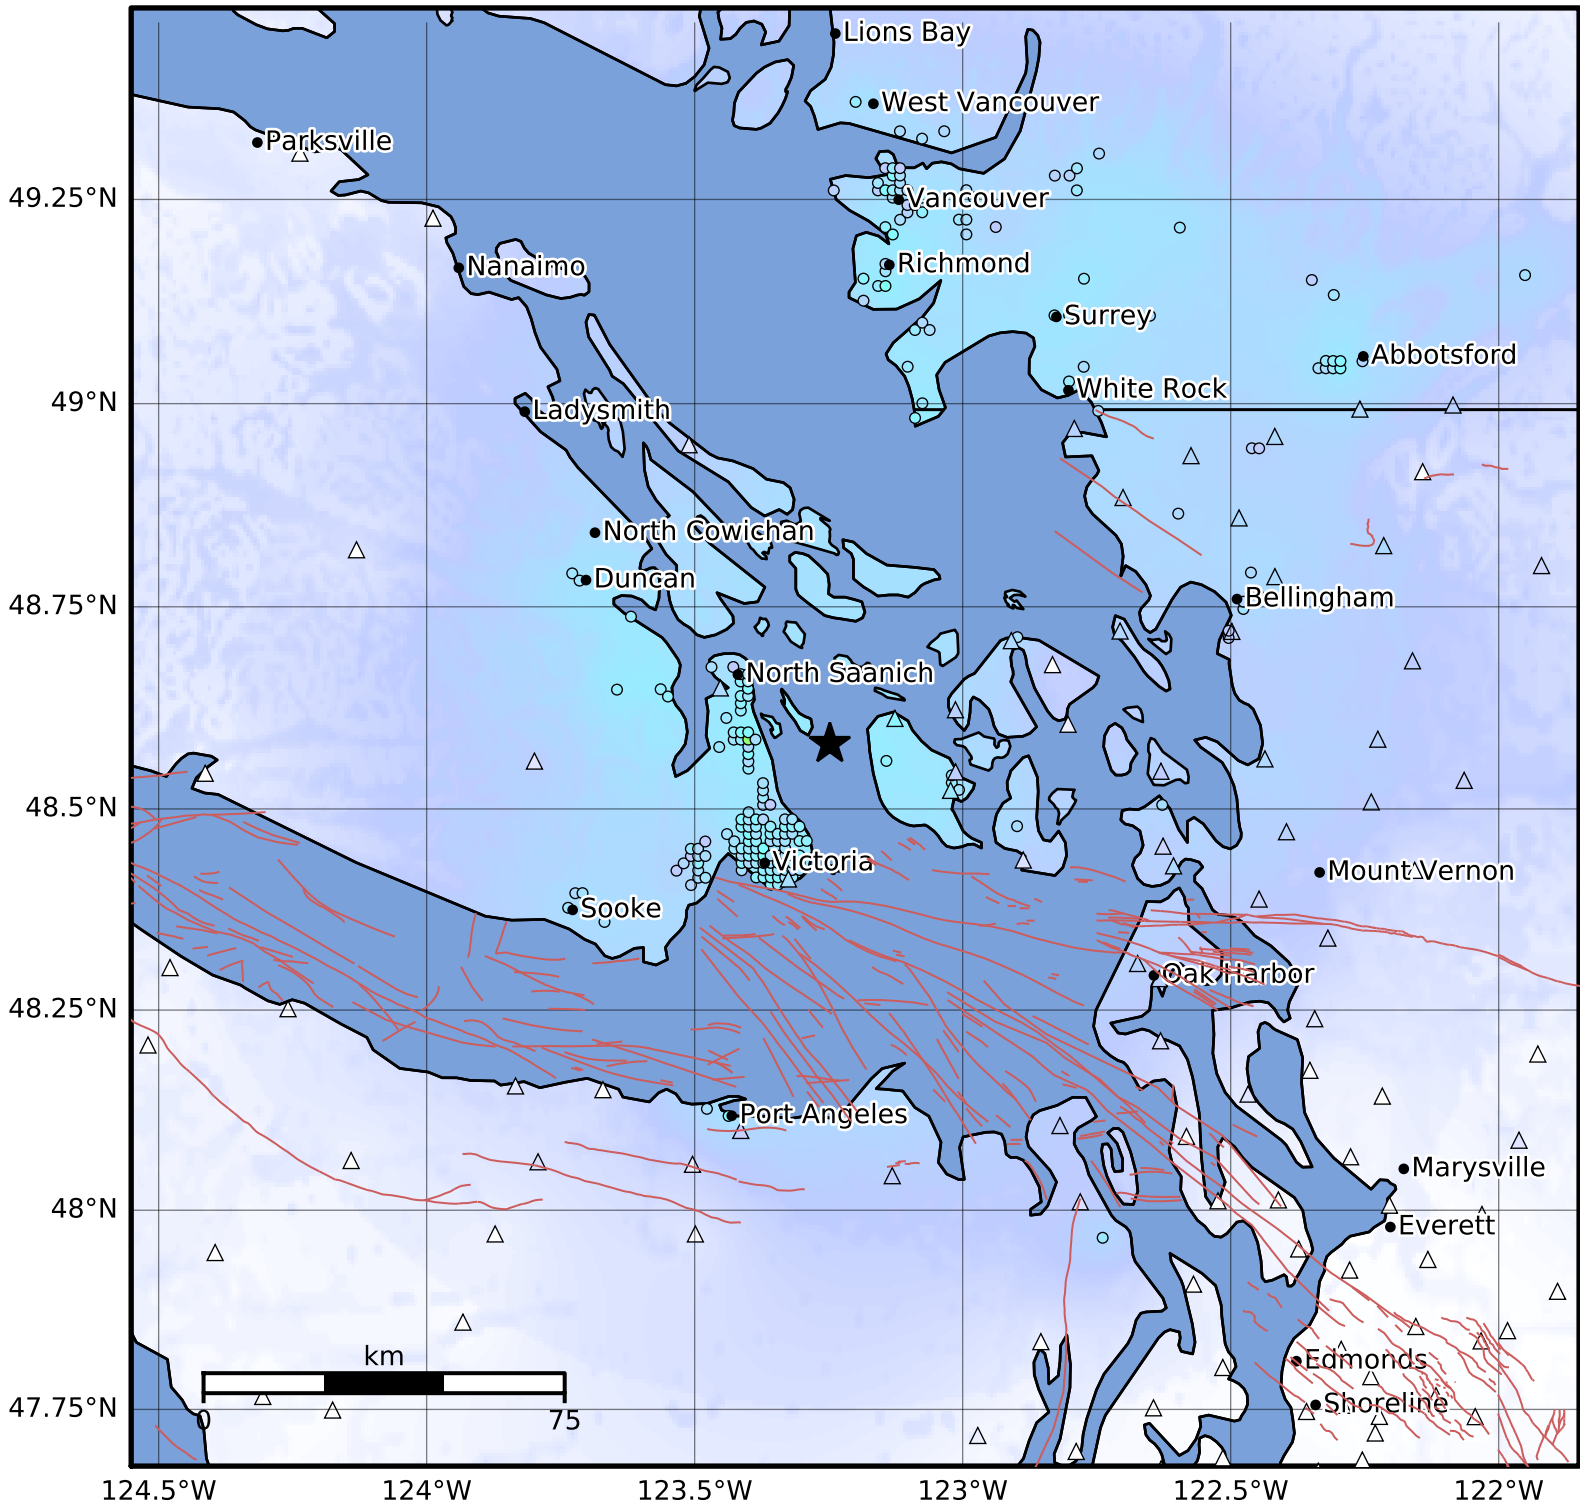

Macroseismic Intensity Map PNSN
 ShakeMap: 18.7 km (11.6 mi) NE from Victoria, BC
 Sep 26, 2024 11:05:20 UTC M4.0 N48.58 W123.25 Depth: 52.1km ID:uw62050041

SHAKING	Not felt	Weak	Light	Moderate	Strong	Very strong	Severe	Violent	Extreme
DAMAGE	None	None	None	Very light	Light	Moderate	Moderate/heavy	Heavy	Very heavy
PGA(%g)	<0.0464	0.297	2.76	6.2	11.5	21.5	40.1	74.7	>139
PGV(cm/s)	<0.0215	0.135	1.41	4.65	9.64	20	41.4	85.8	>178
INTENSITY	I	II-III	IV	V	VI	VII	VIII	IX	X+

Scale based on Worden et al. (2012)

Version 4: Processed 2024-09-26T18:04:27Z

△ Seismic Instrument ○ Reported Intensity

★ Epicenter