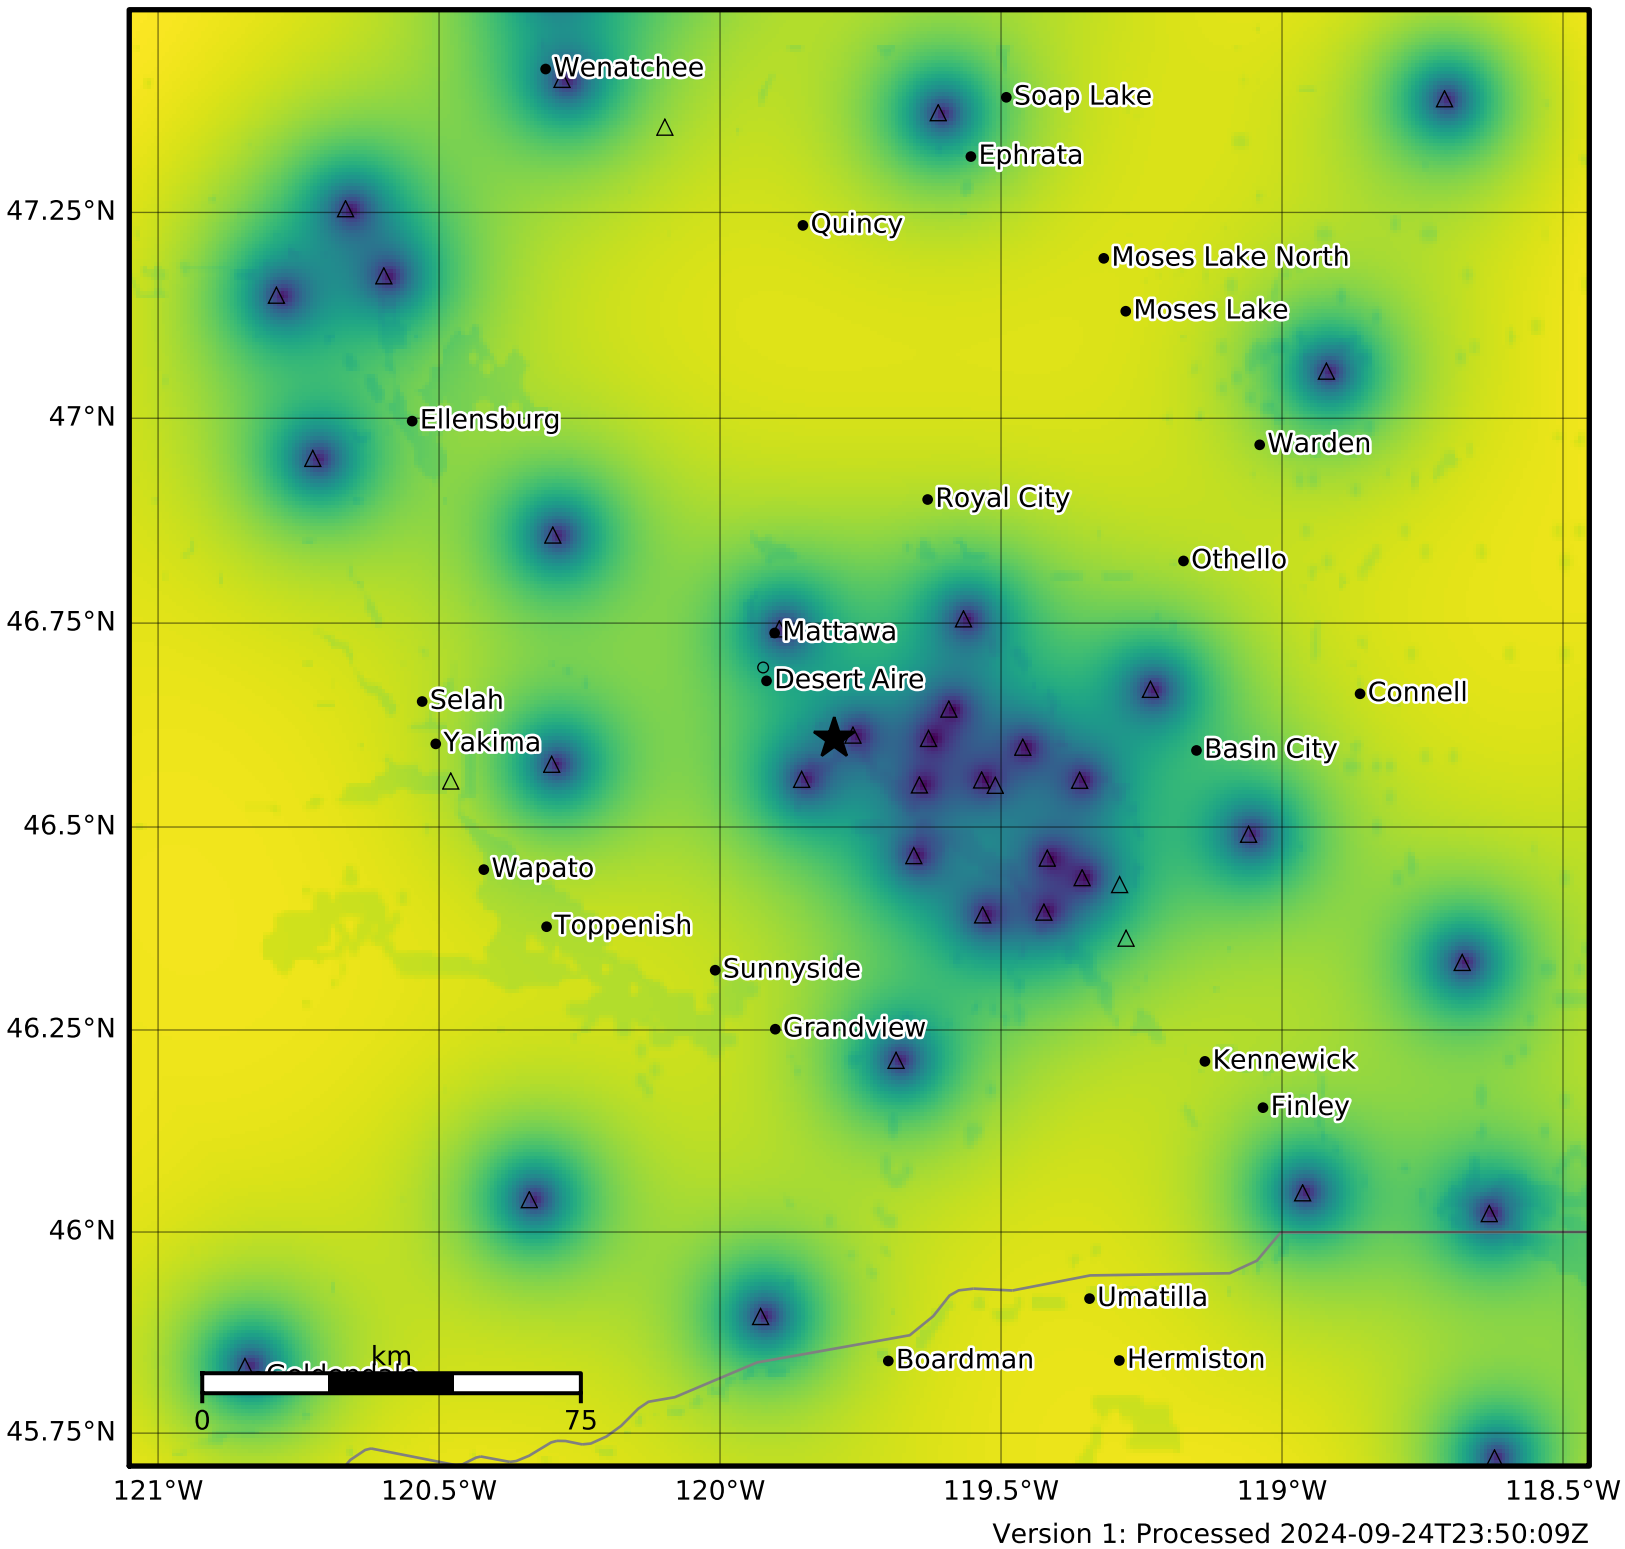

0.3 Second Peak Spectral Acceleration Map PNSN
Uncertainty ShakeMap: 14.4 km (9.0 mi) NW from Hanford-200W, WA
Sep 23, 2024 03:22:33 UTC M2.9 N46.61 W119.80 Depth: 8.0km ID:uw62049146

Version 1: Processed 2024-09-24T23:50:09Z