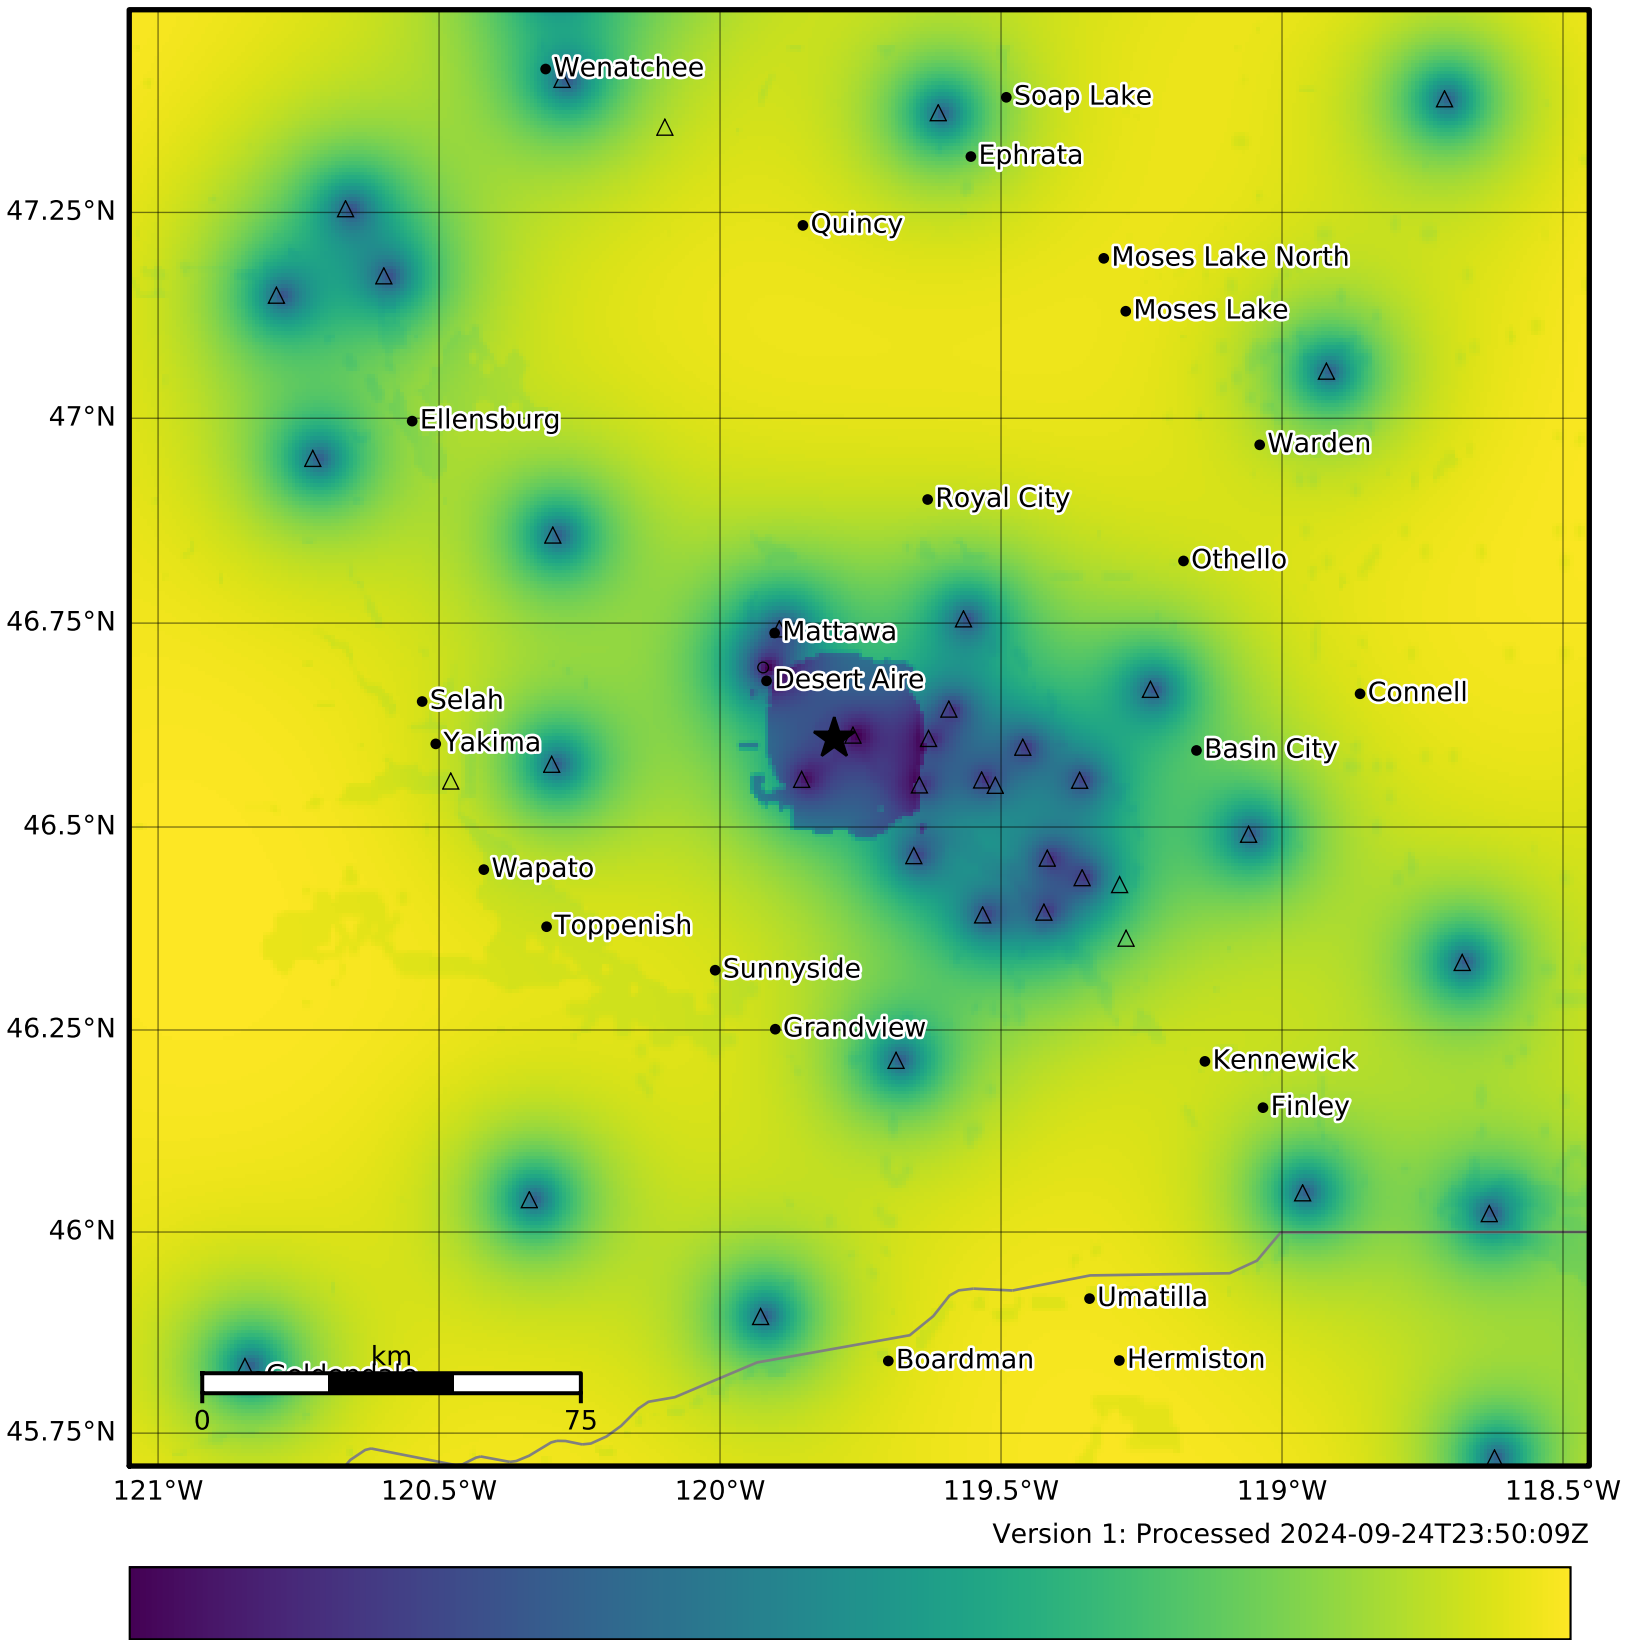

Macroseismic Intensity Map PNSN
Uncertainty ShakeMap: 14.4 km (9.0 mi) NW from Hanford-200W, WA
Sep 23, 2024 03:22:33 UTC M2.9 N46.61 W119.80 Depth: 8.0km ID:uw62049146

Version 1: Processed 2024-09-24T23:50:09Z