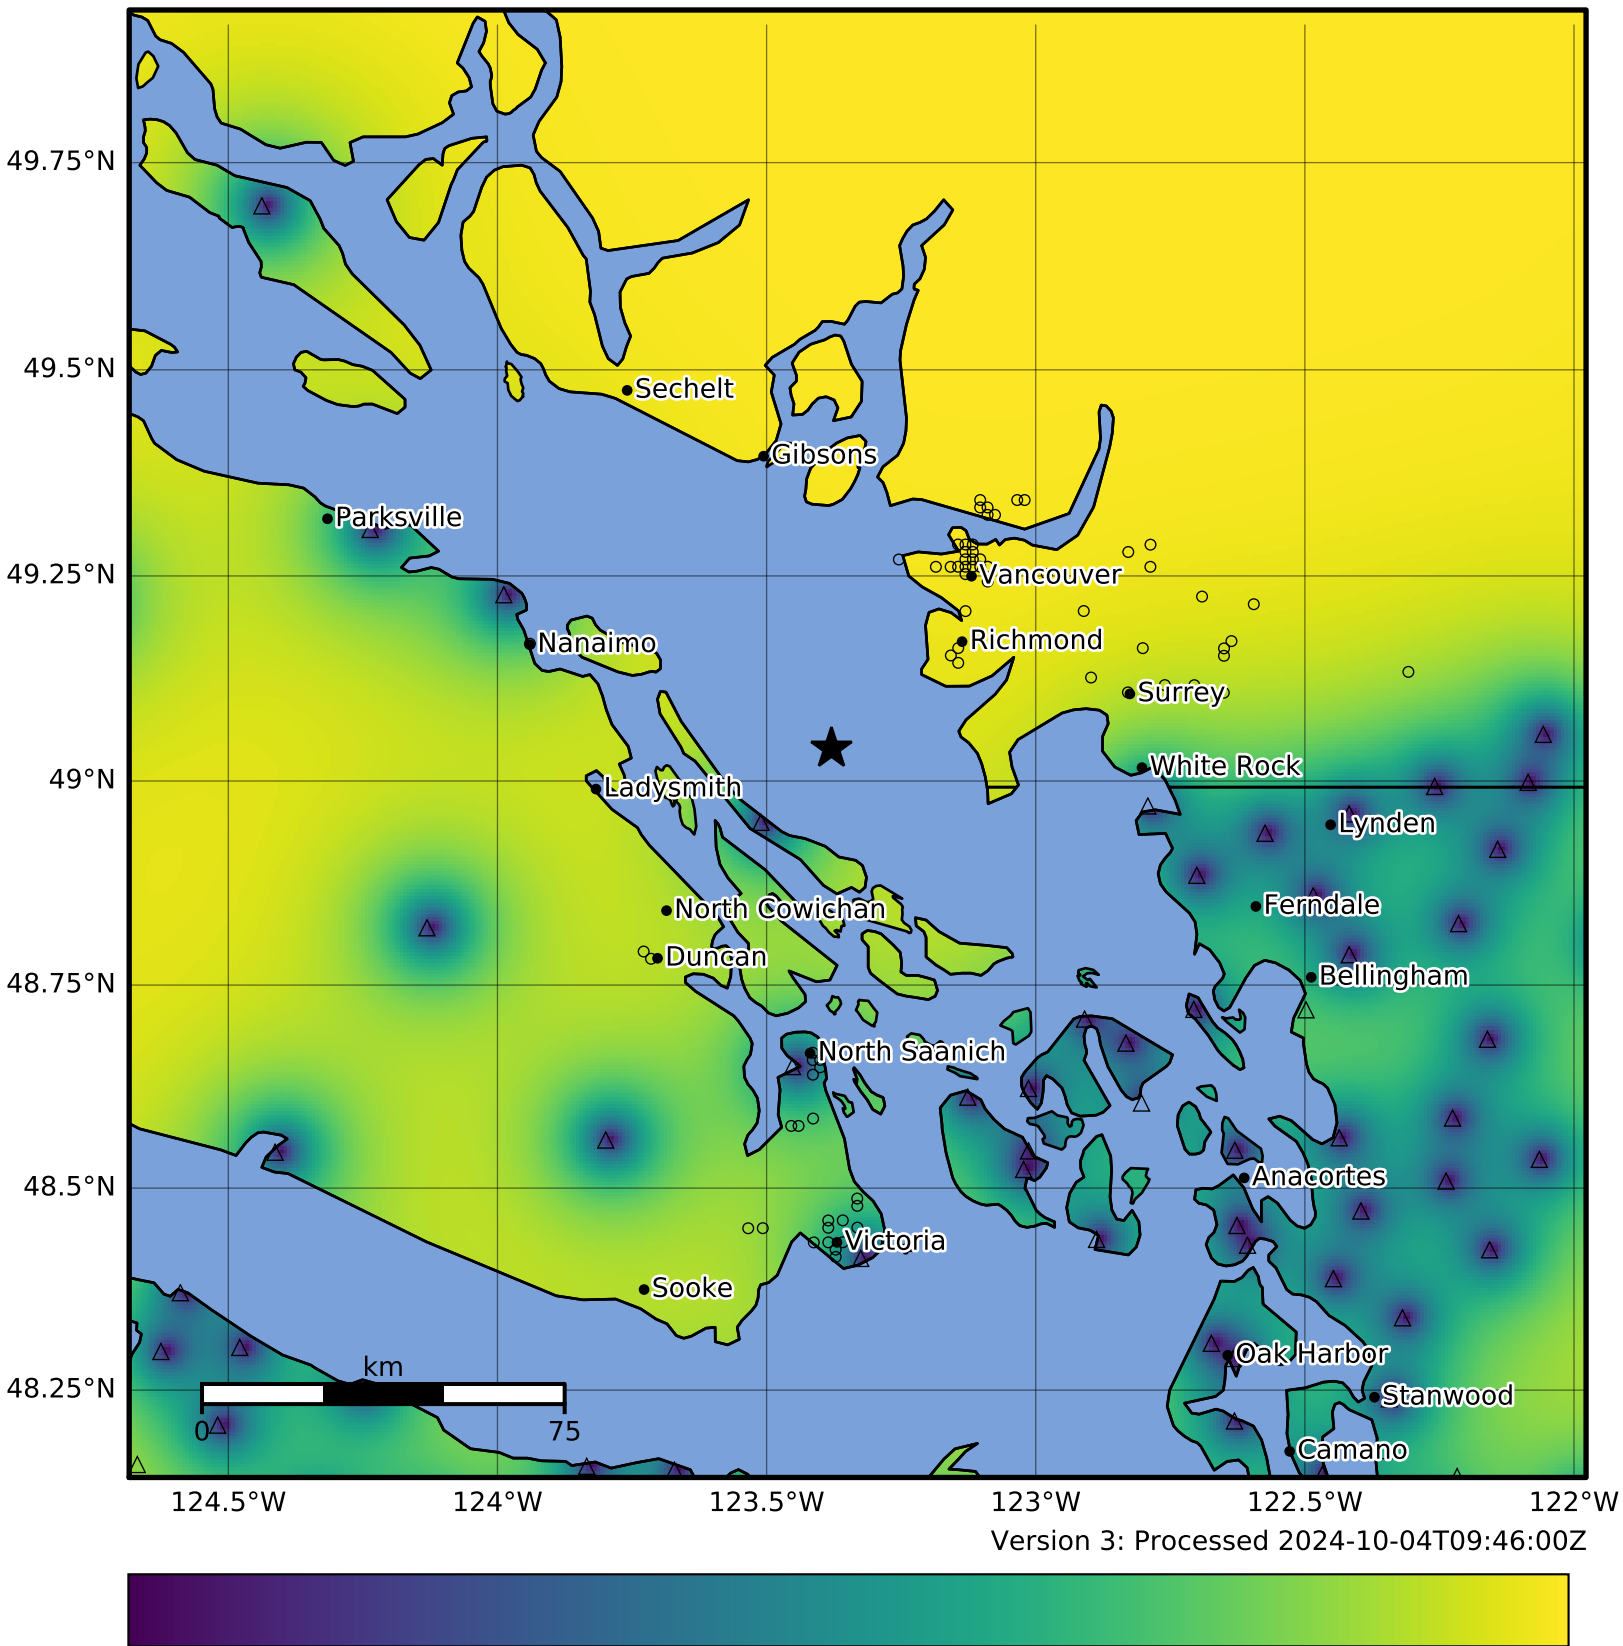

3.0 Second Peak Spectral Acceleration Map PNSN
Uncertainty ShakeMap: 68.3 km (42.5 mi) N from Victoria, BC
Oct 04, 2024 09:08:58 UTC M3.7 N49.04 W123.38 Depth: 60.9km ID:uw62043632

Version 3: Processed 2024-10-04T09:46:00Z