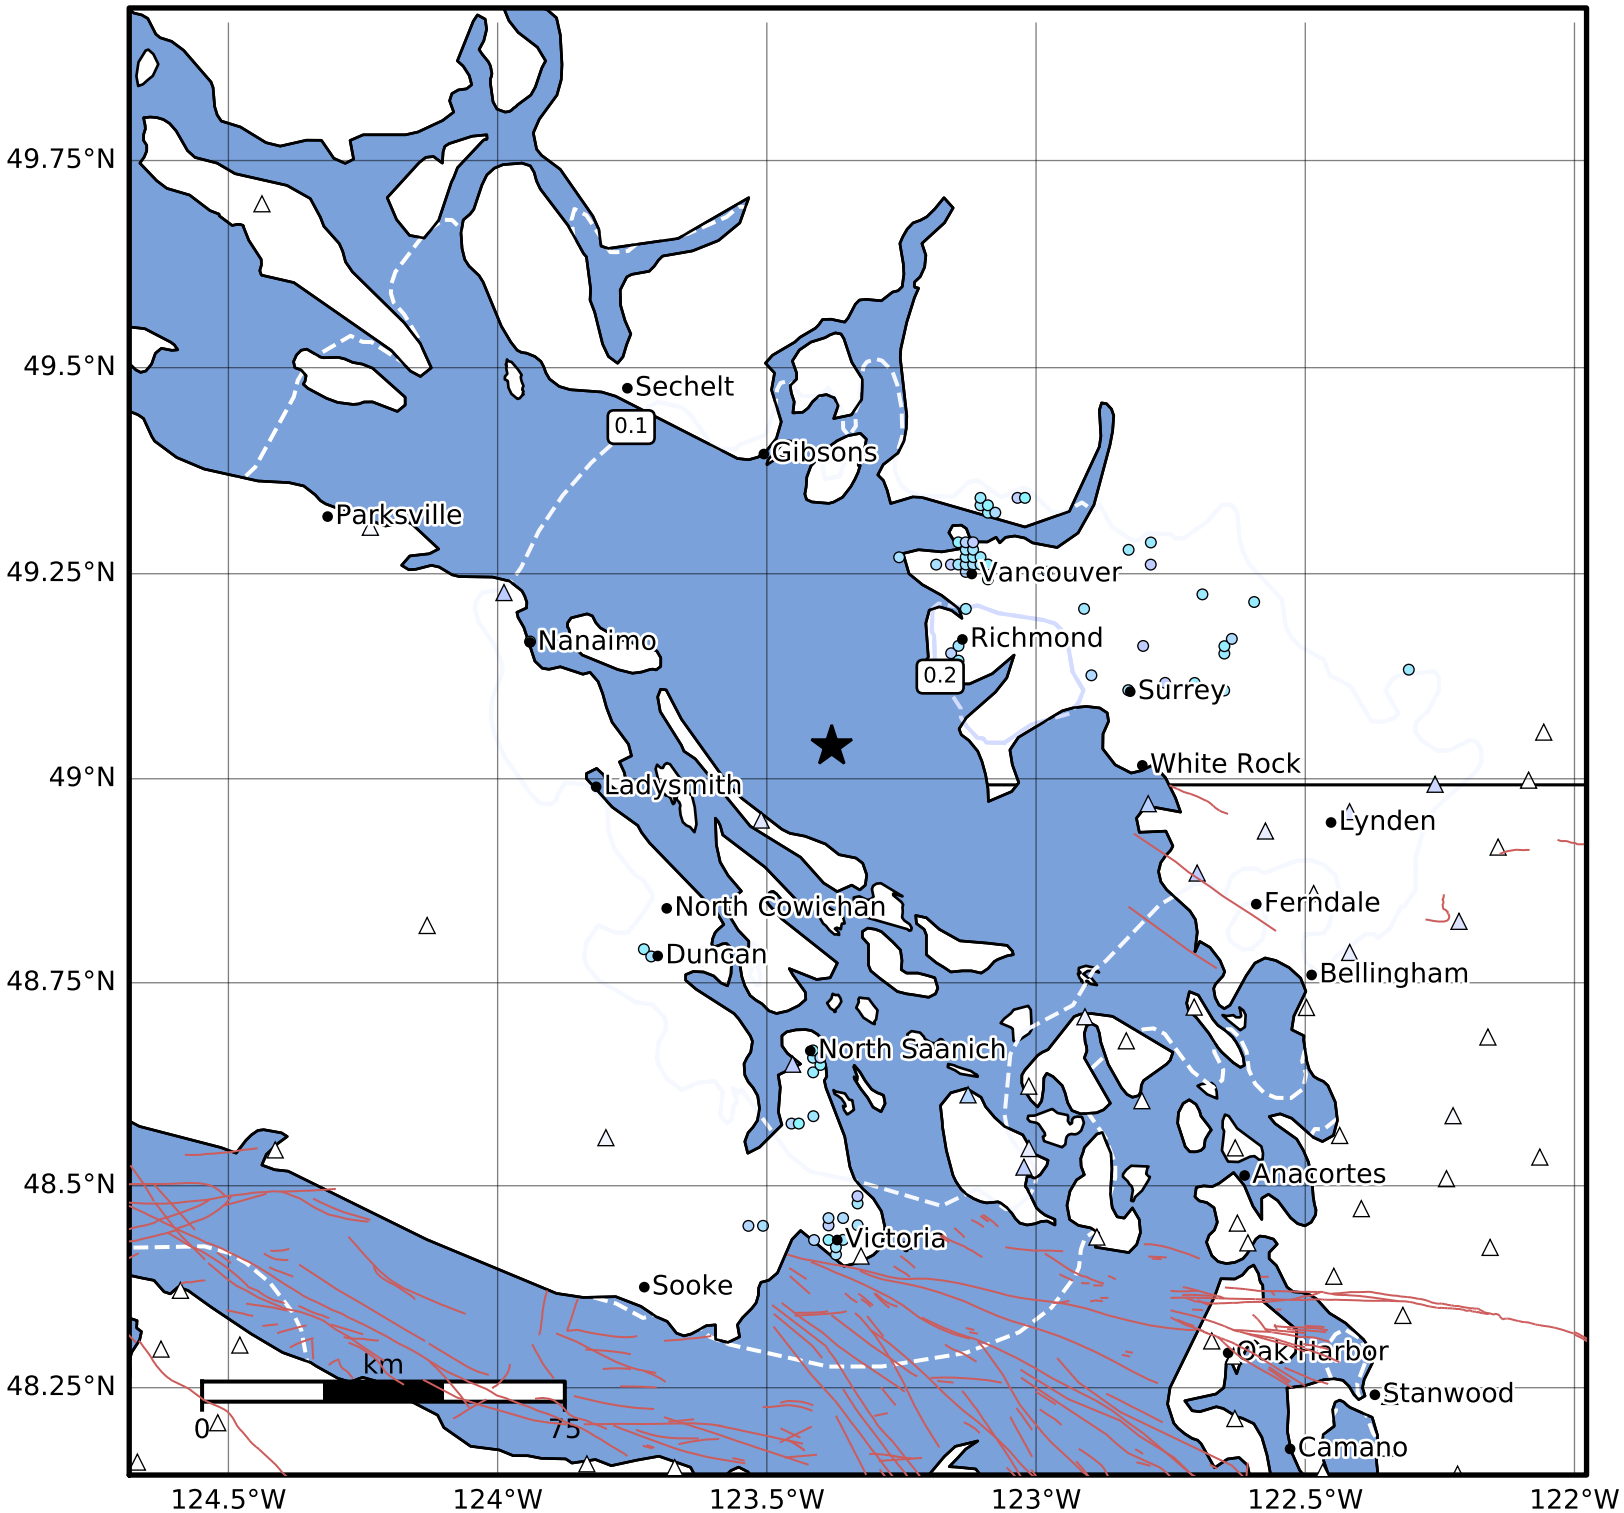

0.3 Second Peak Spectral Acceleration Map PNSN
 ShakeMap: 68.3 km (42.5 mi) N from Victoria, BC
 Oct 04, 2024 09:08:58 UTC M3.7 N49.04 W123.38 Depth: 60.9km ID:uw62043632

Scale based on Worden et al. (2012)

Version 3: Processed 2024-10-04T09:46:00Z

△ Seismic Instrument ○ Reported Intensity

★ Epicenter