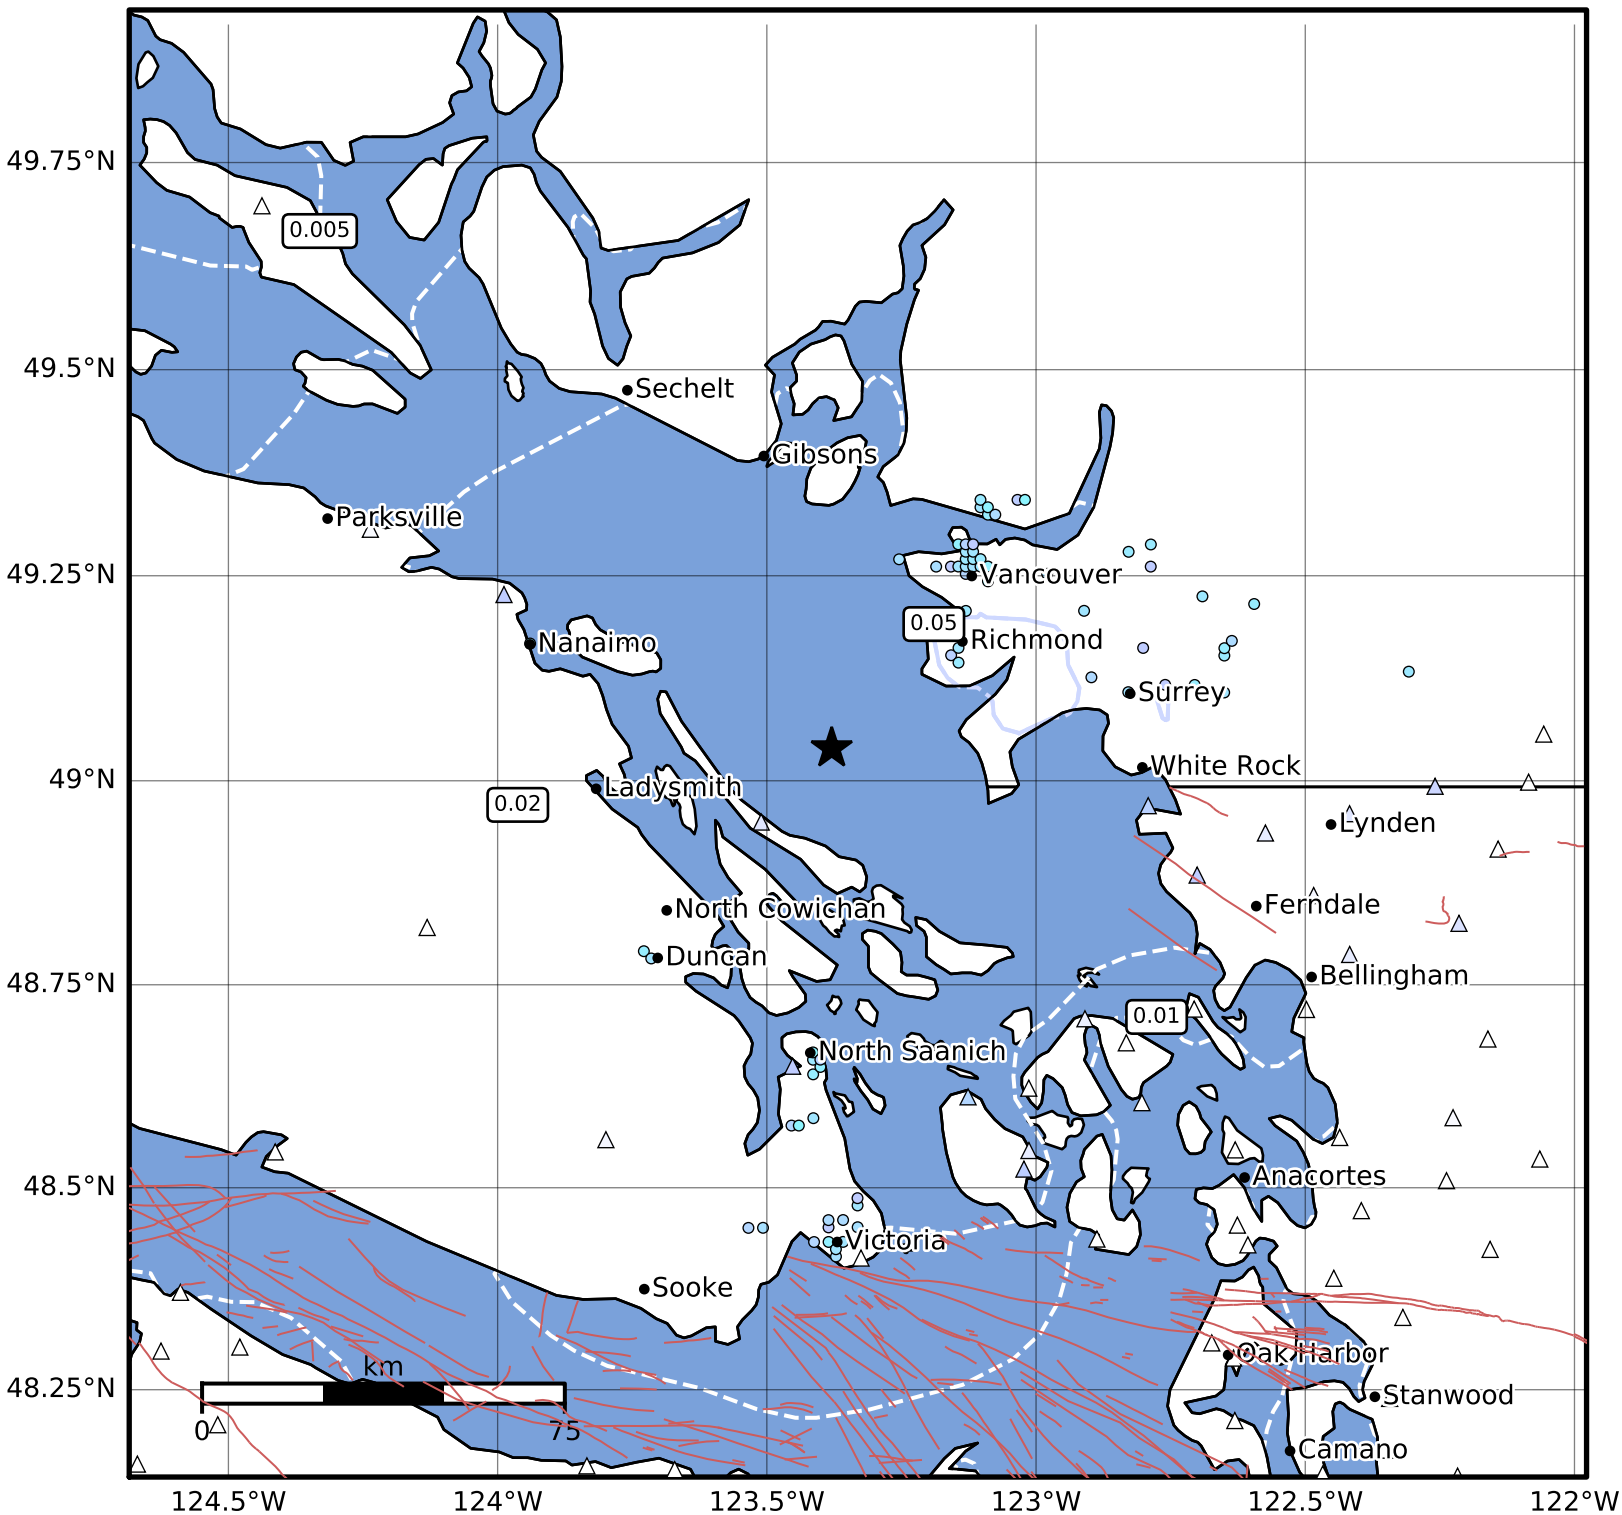

Peak Ground Velocity Map PNSN
 ShakeMap: 68.3 km (42.5 mi) N from Victoria, BC
 Oct 04, 2024 09:08:58 UTC M3.7 N49.04 W123.38 Depth: 60.9km ID:uw62043632

Scale based on Worden et al. (2012)

Version 3: Processed 2024-10-04T09:46:00Z

△ Seismic Instrument ○ Reported Intensity

★ Epicenter