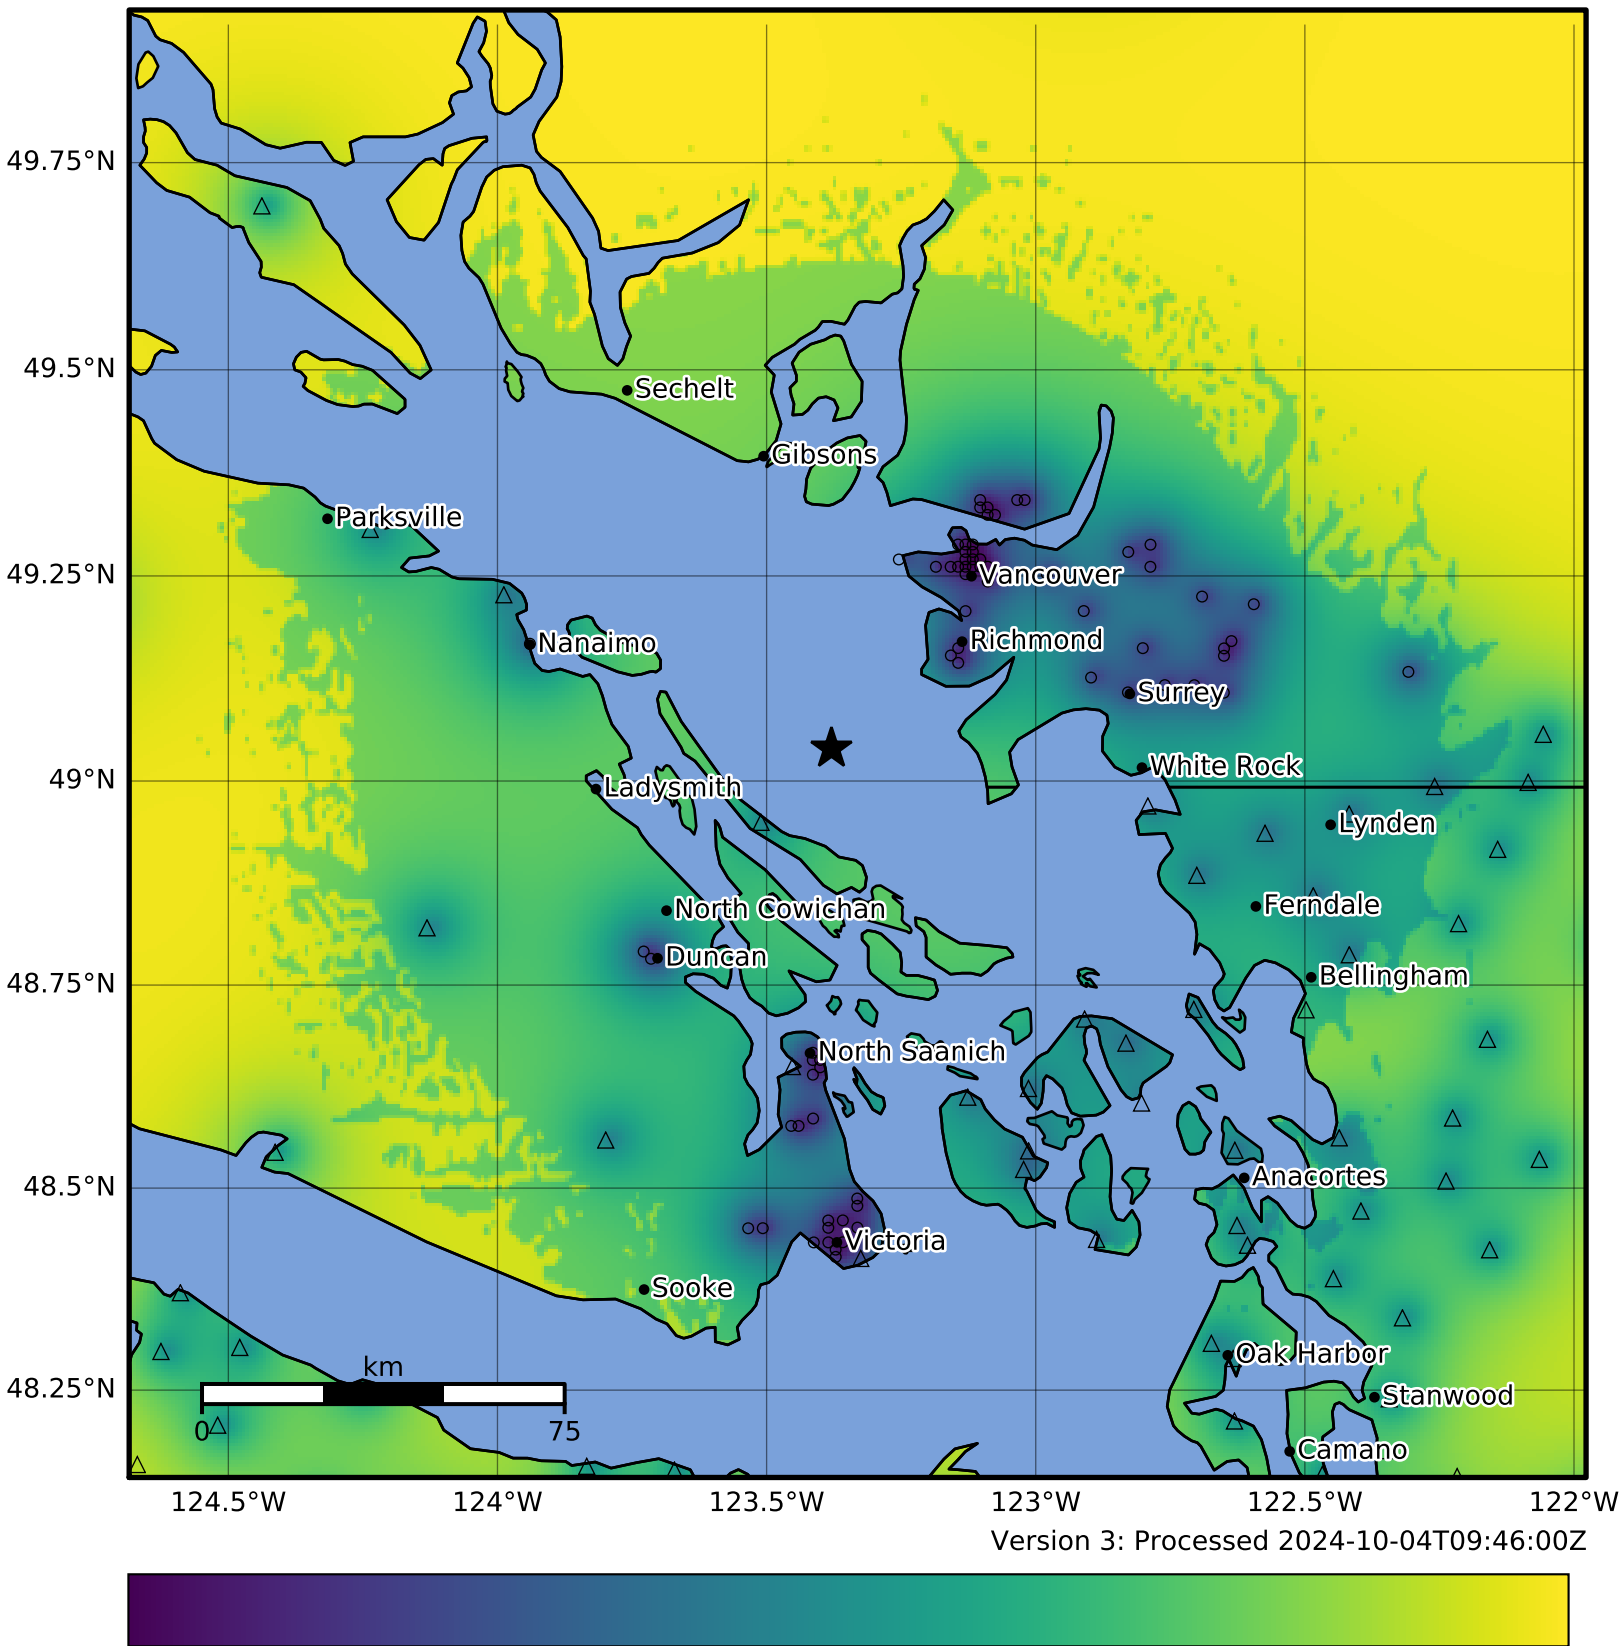

Macroseismic Intensity Map PNSN
Uncertainty ShakeMap: 68.3 km (42.5 mi) N from Victoria, BC
Oct 04, 2024 09:08:58 UTC M3.7 N49.04 W123.38 Depth: 60.9km ID:uw62043632

Version 3: Processed 2024-10-04T09:46:00Z