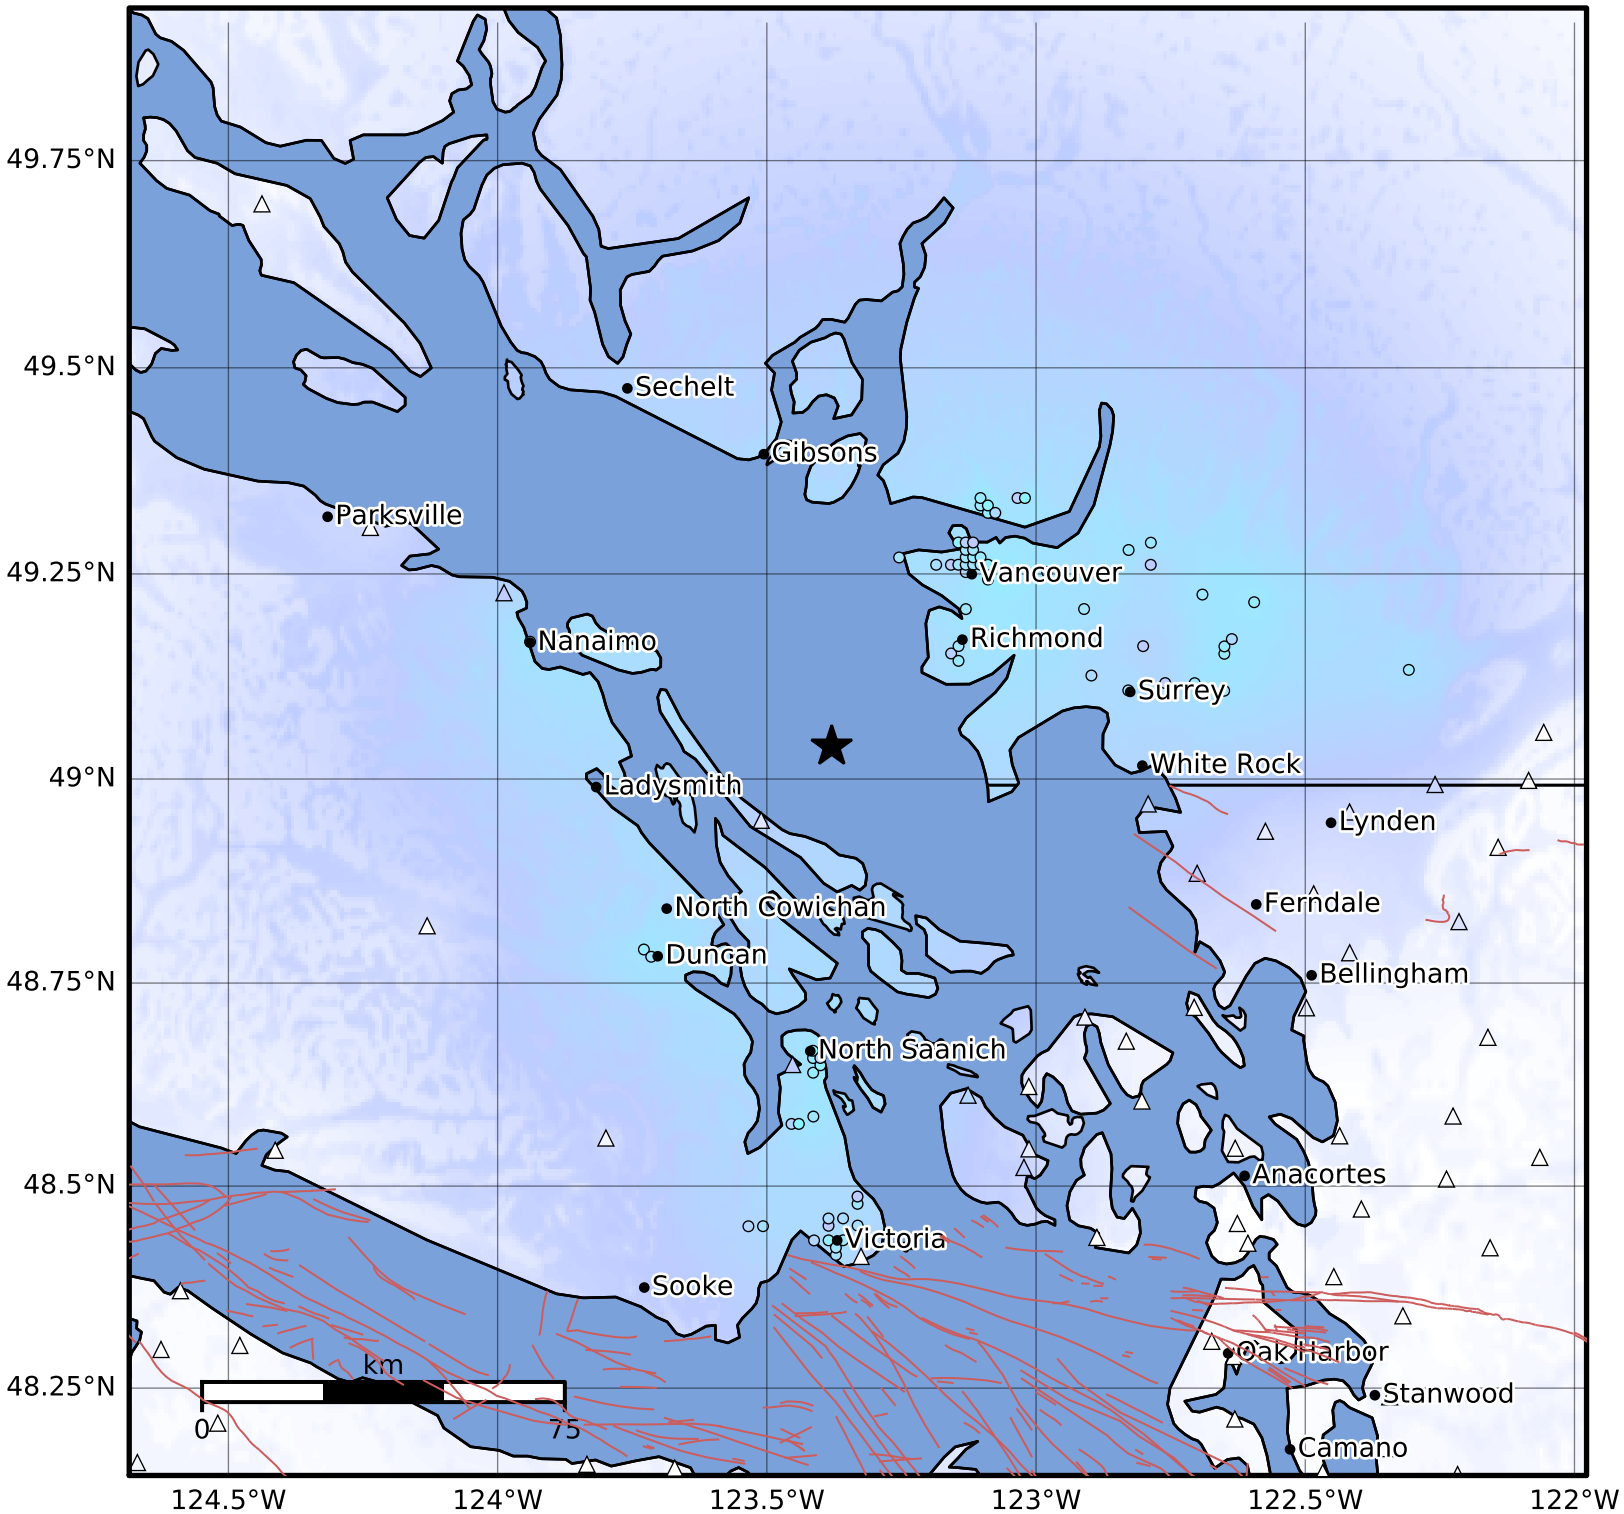

Macroseismic Intensity Map PNSN
 ShakeMap: 68.3 km (42.5 mi) N from Victoria, BC
 Oct 04, 2024 09:08:58 UTC M3.7 N49.04 W123.38 Depth: 60.9km ID:uw62043632

SHAKING	Not felt	Weak	Light	Moderate	Strong	Very strong	Severe	Violent	Extreme
DAMAGE	None	None	None	Very light	Light	Moderate	Moderate/heavy	Heavy	Very heavy
PGA(%g)	<0.0464	0.297	2.76	6.2	11.5	21.5	40.1	74.7	>139
PGV(cm/s)	<0.0215	0.135	1.41	4.65	9.64	20	41.4	85.8	>178
INTENSITY	I	II-III	IV	V	VI	VII	VIII	IX	X+

Scale based on Worden et al. (2012)

Version 3: Processed 2024-10-04T09:46:00Z

△ Seismic Instrument ○ Reported Intensity

★ Epicenter