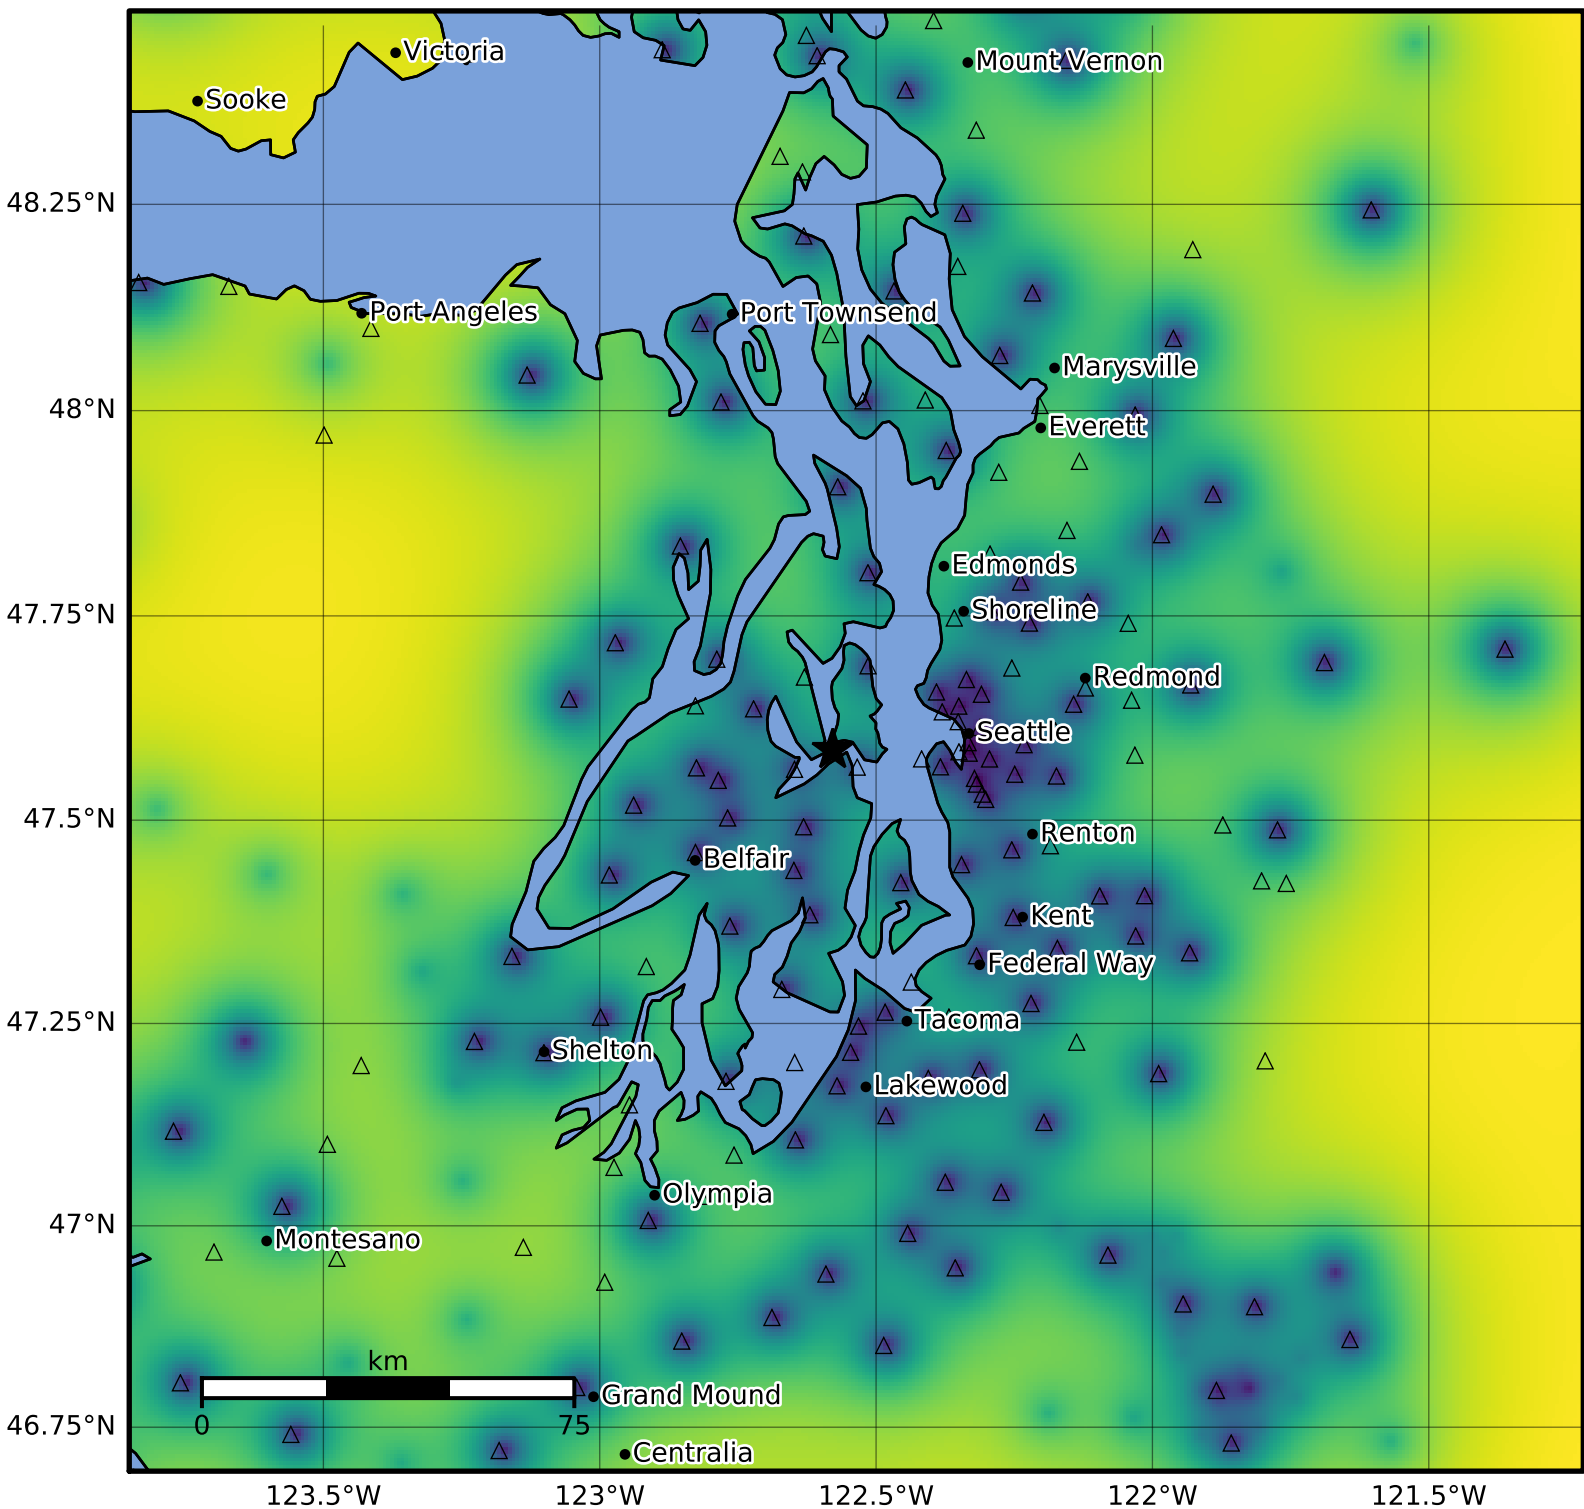

3.0 Second Peak Spectral Acceleration Map PNSN
Uncertainty ShakeMap: 4.4 km (2.8 mi) ENE from Bremerton, WA
Oct 01, 2024 17:49:44 UTC M3.0 N47.59 W122.58 Depth: 24.9km ID:uw62043042

Version 1: Processed 2024-10-01T17:56:09Z