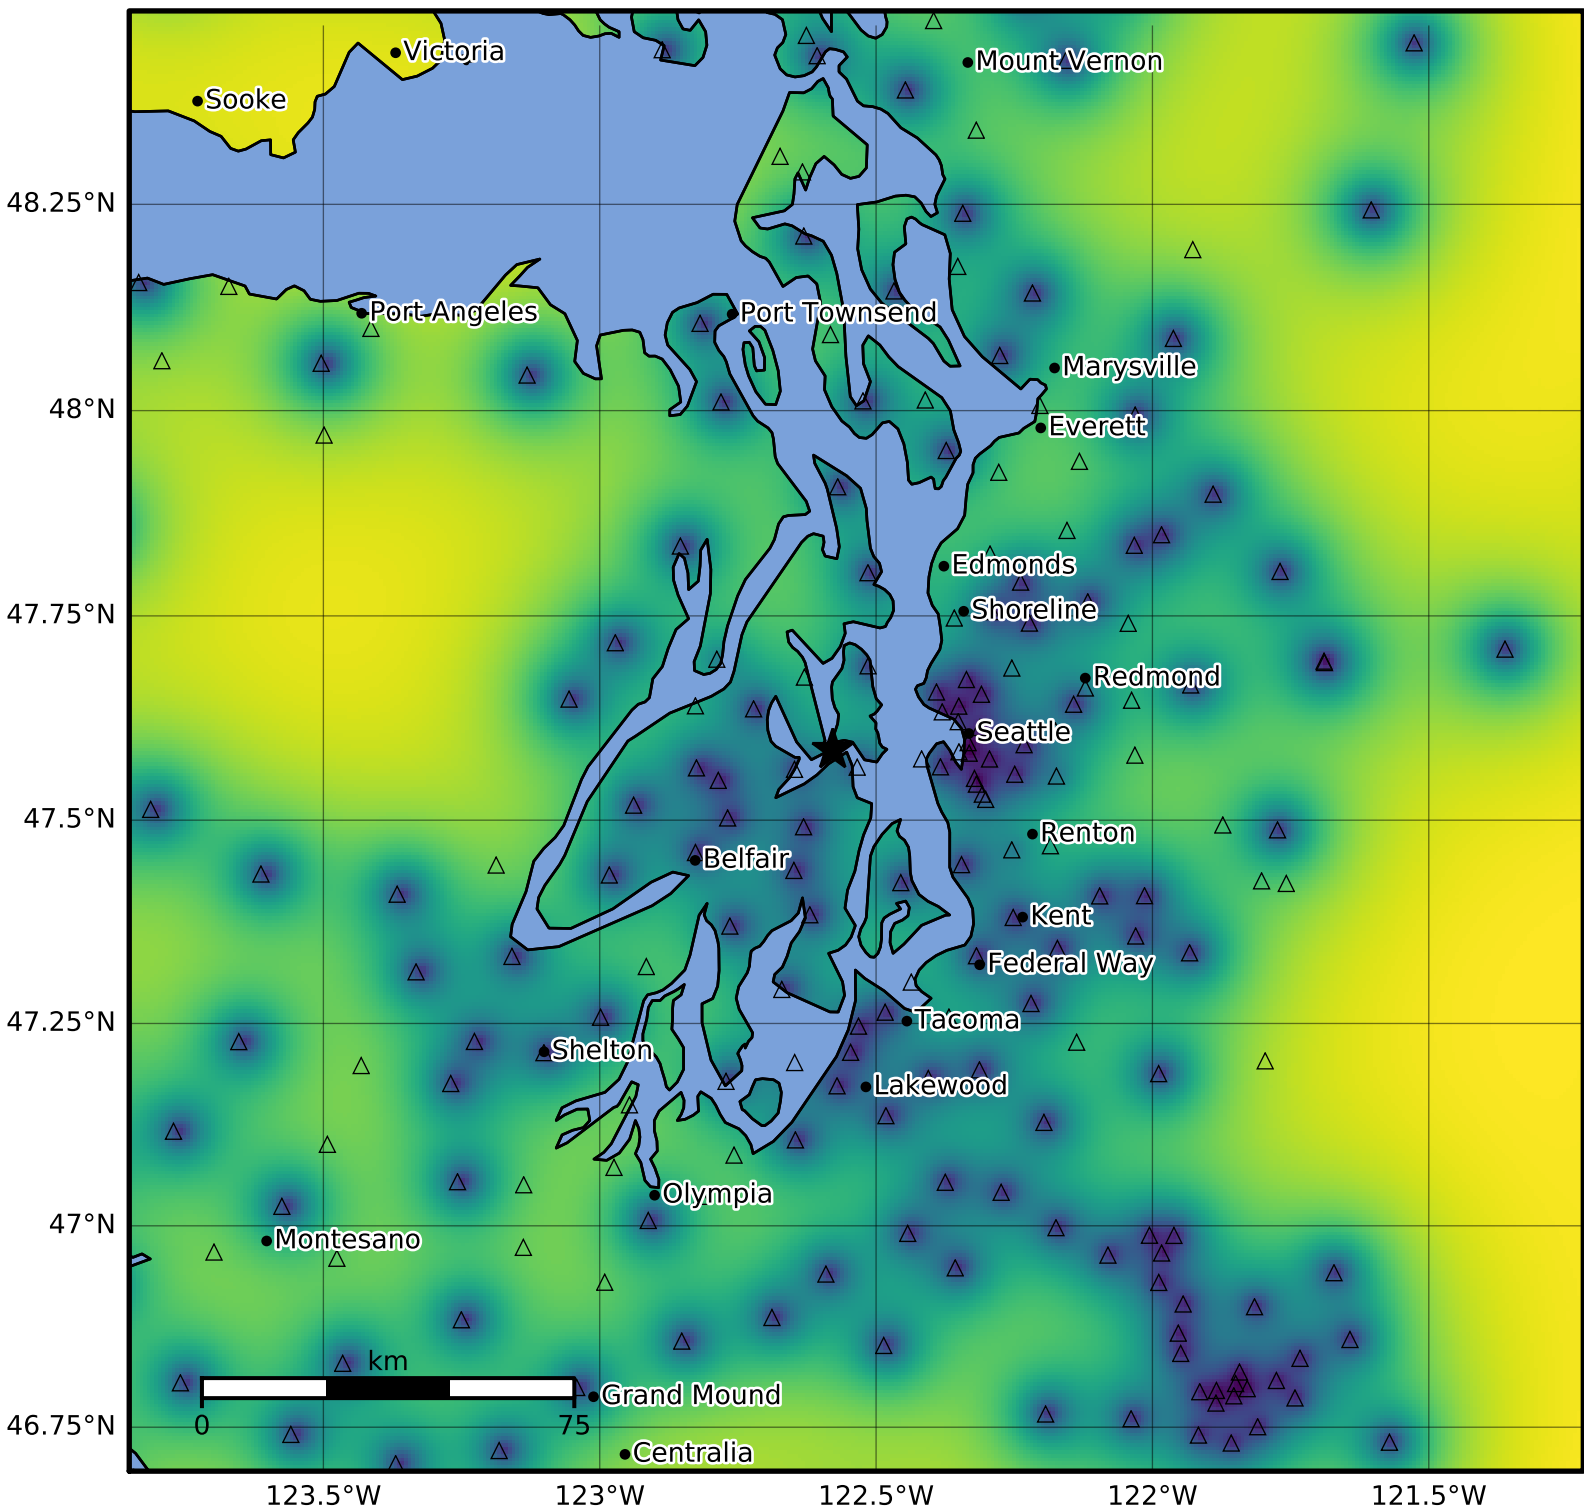

1.0 Second Peak Spectral Acceleration Map PNSN
Uncertainty ShakeMap: 4.4 km (2.8 mi) ENE from Bremerton, WA
Oct 01, 2024 17:49:44 UTC M3.0 N47.59 W122.58 Depth: 24.9km ID:uw62043042

Version 1: Processed 2024-10-01T17:56:09Z