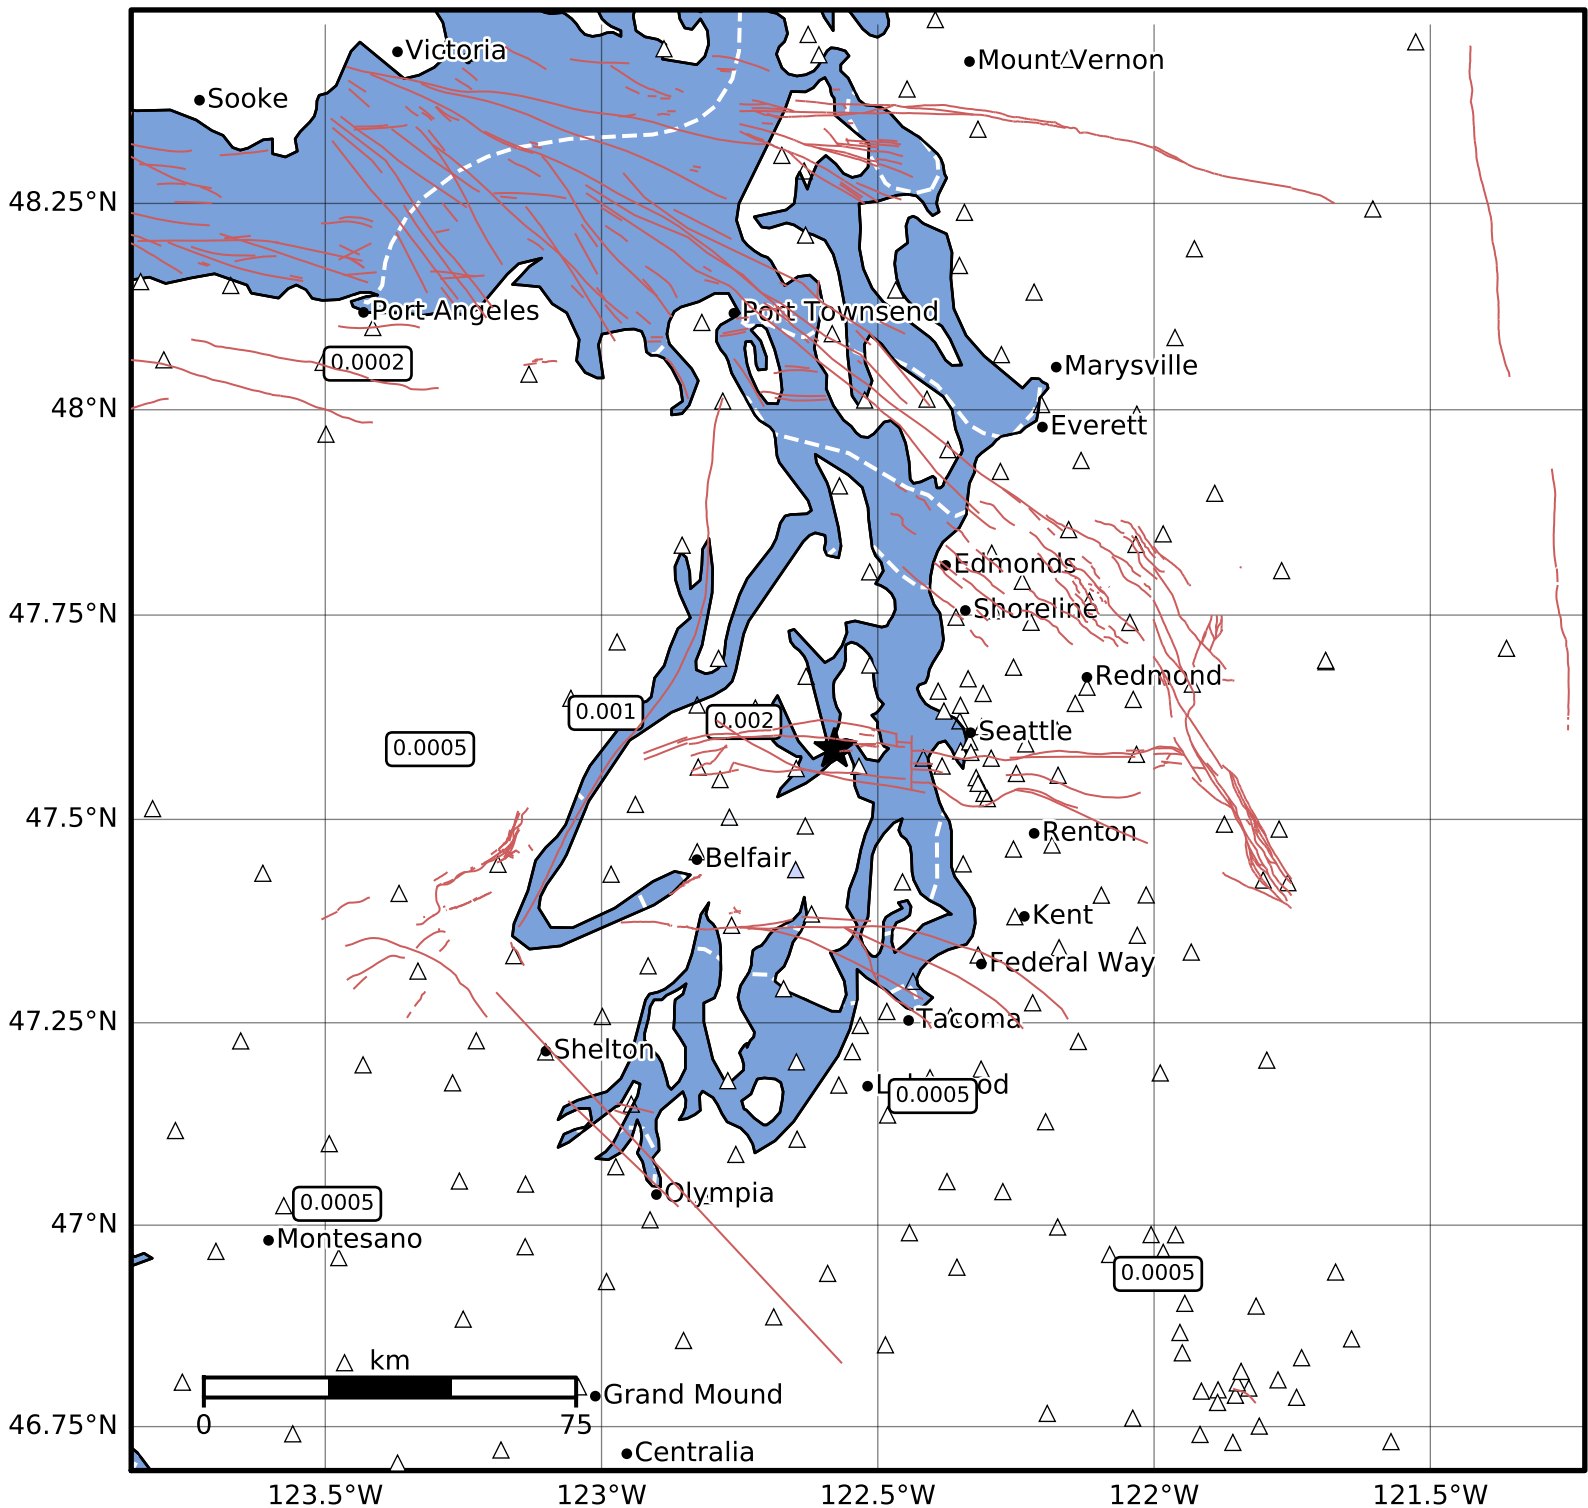

1.0 Second Peak Spectral Acceleration Map PNSN
 ShakeMap: 4.4 km (2.8 mi) ENE from Bremerton, WA
 Oct 01, 2024 17:49:44 UTC M3.0 N47.59 W122.58 Depth: 24.9km ID:uw62043042

SA(1.0) (%g)	0.1	0.2	0.5	1	2	5	10	20	50	100	200
--------------	-----	-----	-----	---	---	---	----	----	----	-----	-----

Scale based on Worden et al. (2012)

Version 1: Processed 2024-10-01T17:56:09Z

△ Seismic Instrument ○ Reported Intensity

★ Epicenter