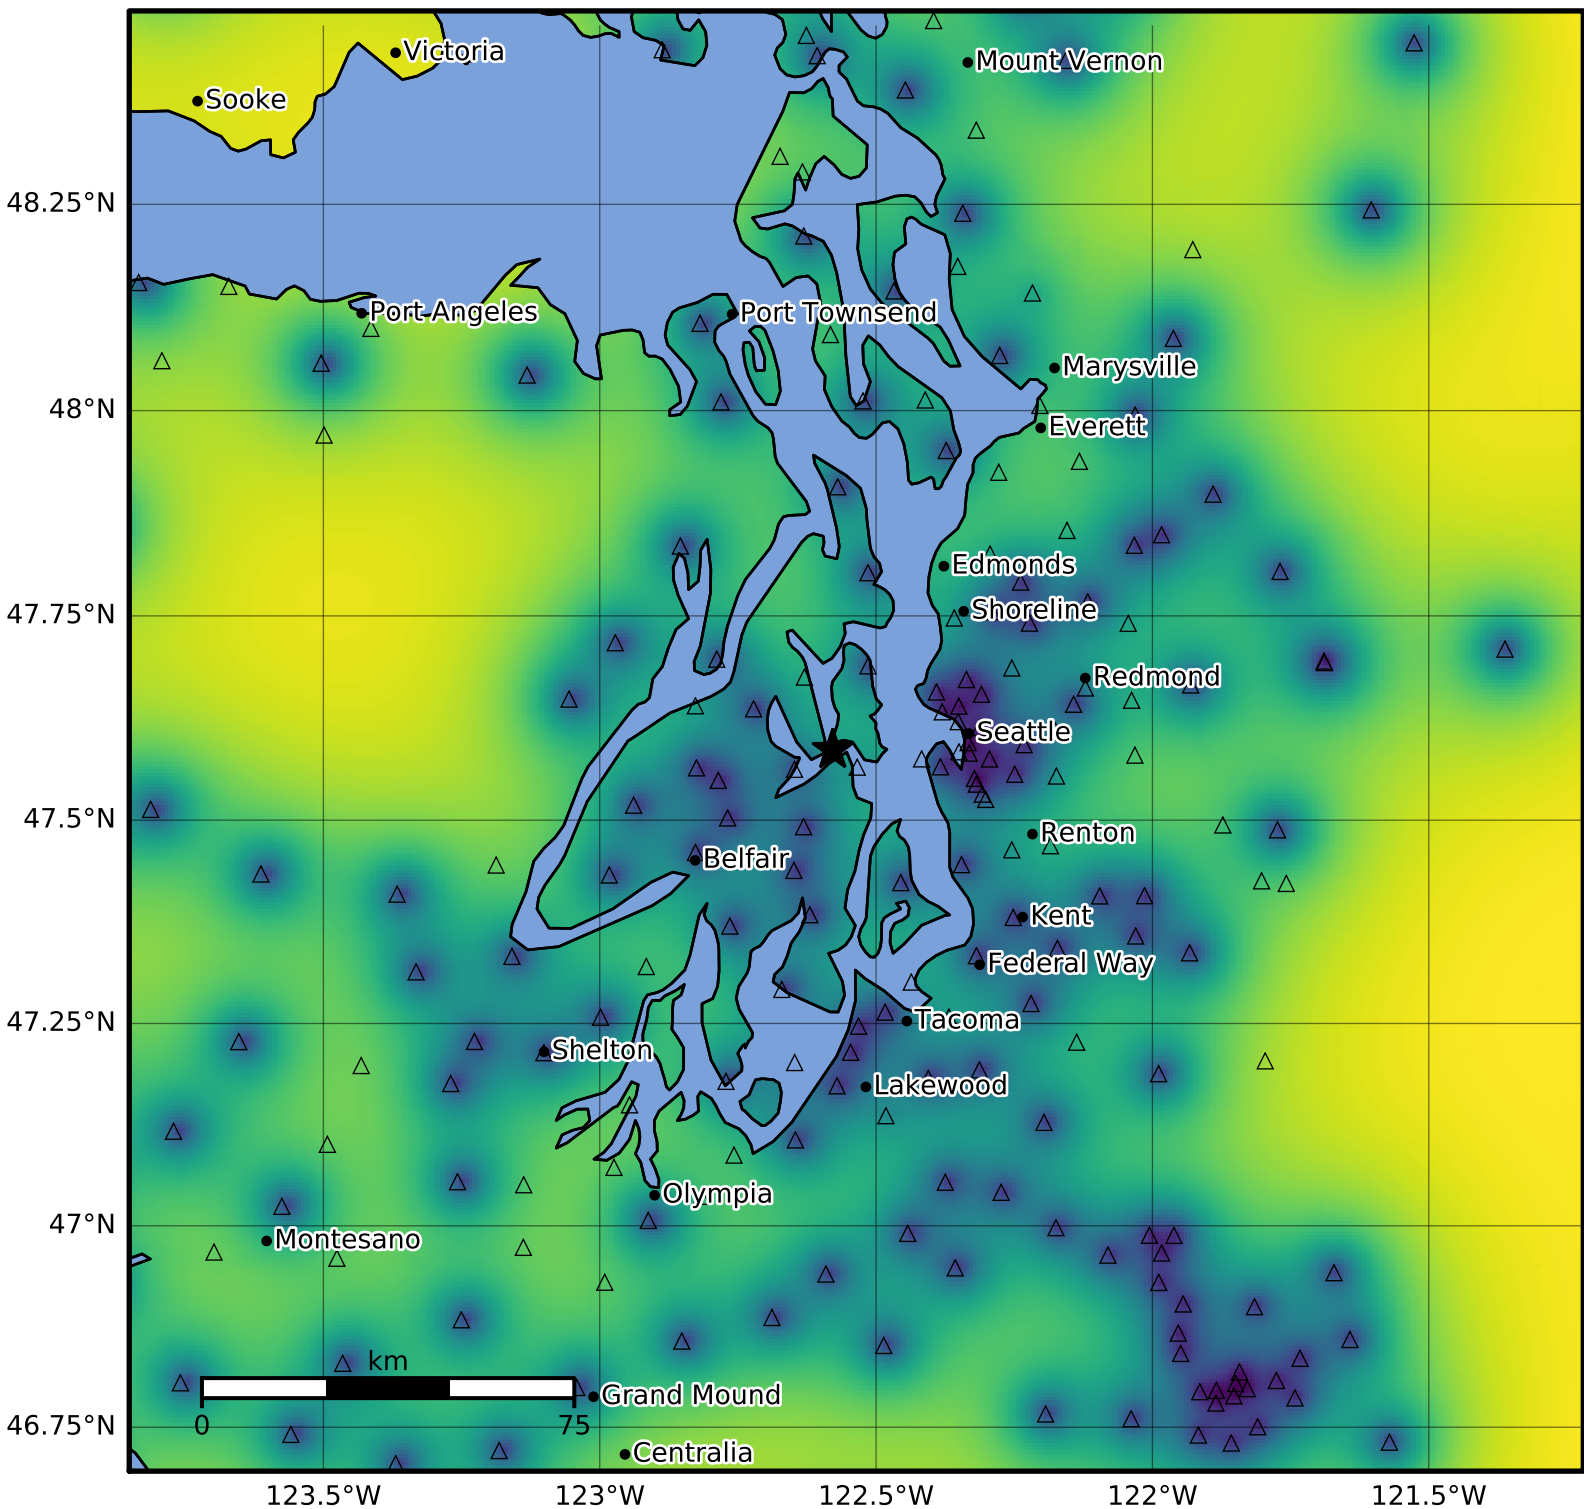

0.3 Second Peak Spectral Acceleration Map PNSN
Uncertainty ShakeMap: 4.4 km (2.8 mi) ENE from Bremerton, WA
Oct 01, 2024 17:49:44 UTC M3.0 N47.59 W122.58 Depth: 24.9km ID:uw62043042

Version 1: Processed 2024-10-01T17:56:09Z