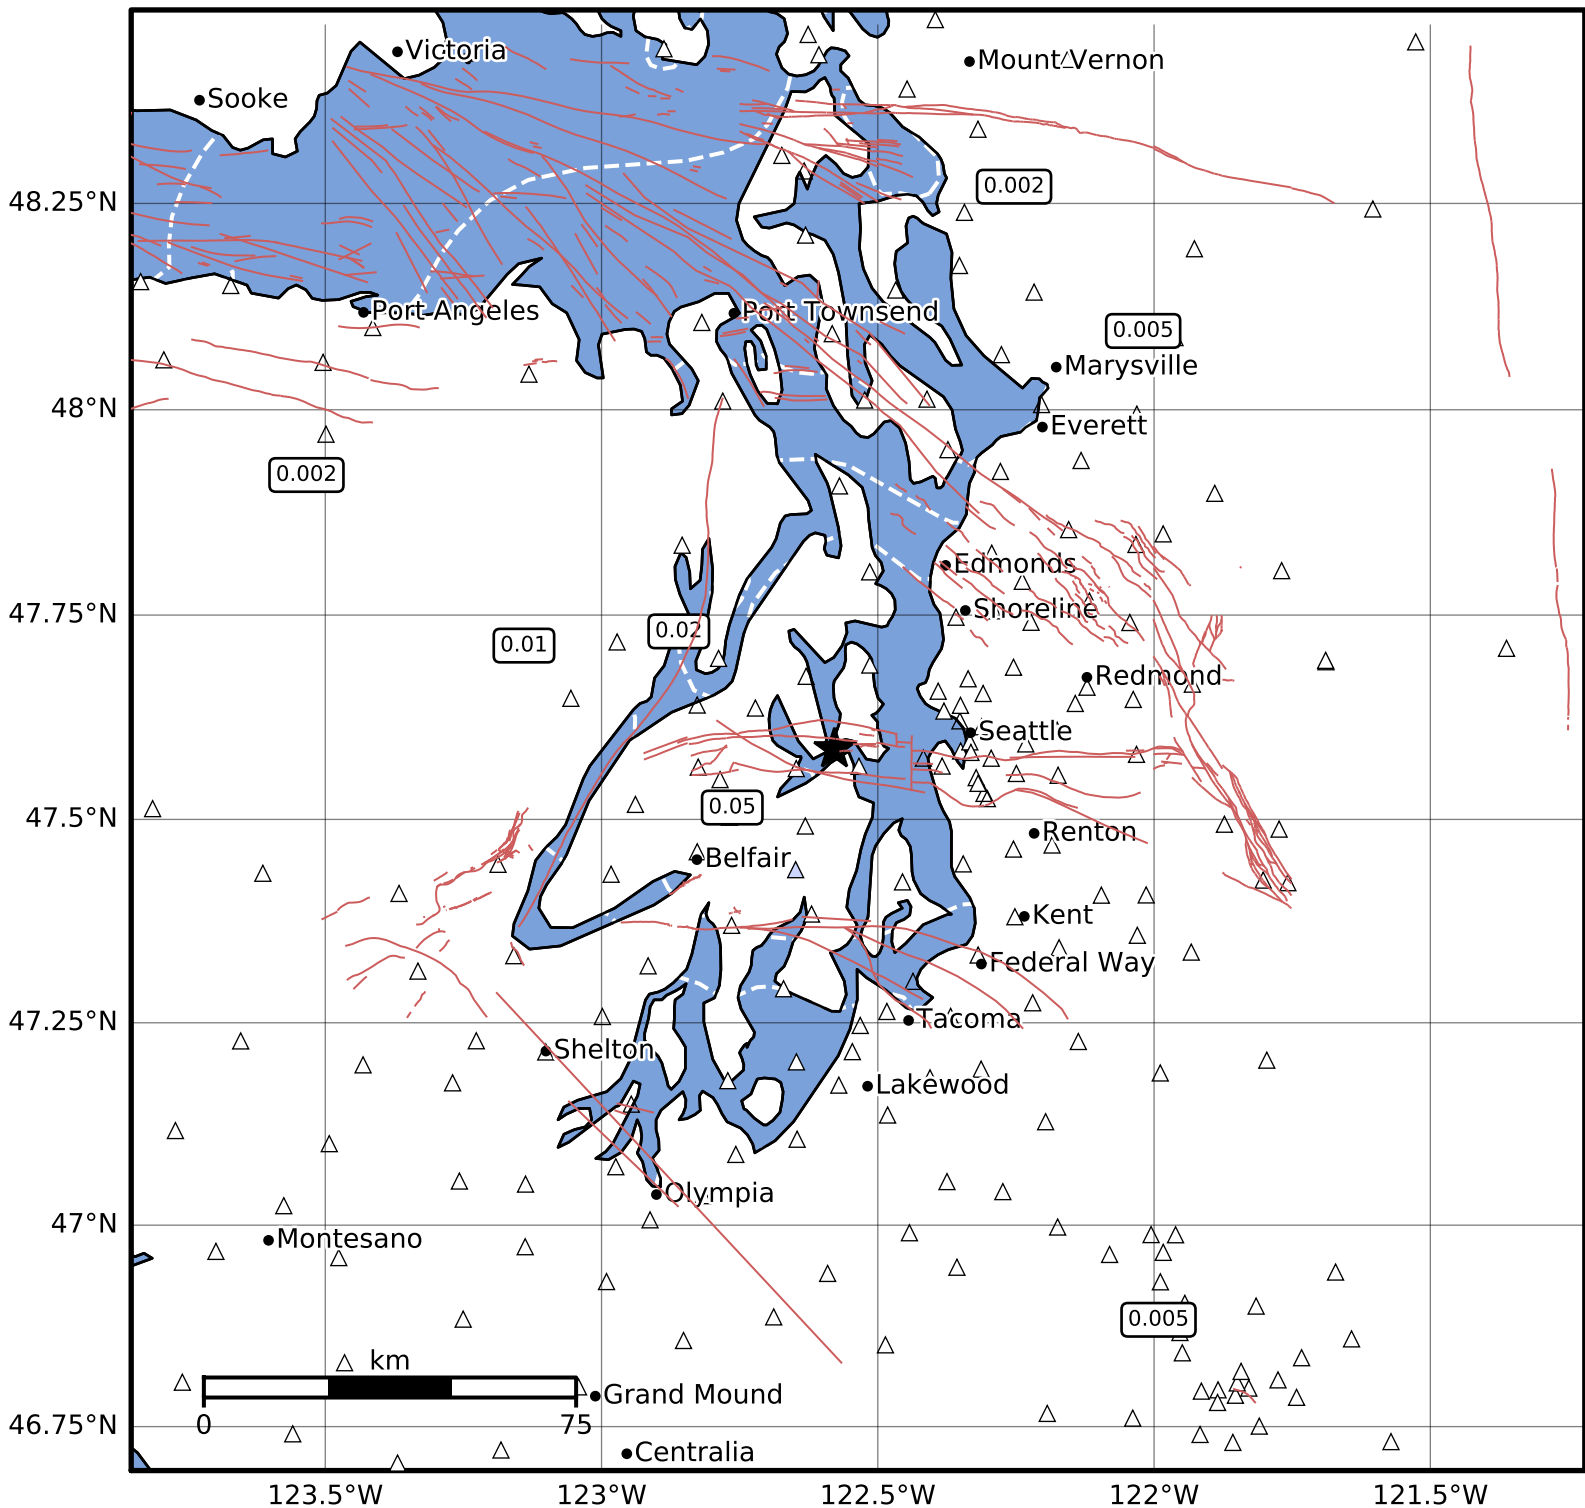

0.3 Second Peak Spectral Acceleration Map PNSN
 ShakeMap: 4.4 km (2.8 mi) ENE from Bremerton, WA
 Oct 01, 2024 17:49:44 UTC M3.0 N47.59 W122.58 Depth: 24.9km ID:uw62043042

SA(0.3) (%g)	0.1	0.2	0.5	1	2	5	10	20	50	100	200
--------------	-----	-----	-----	---	---	---	----	----	----	-----	-----

Scale based on Worden et al. (2012)

Version 1: Processed 2024-10-01T17:56:09Z

△ Seismic Instrument ○ Reported Intensity

★ Epicenter