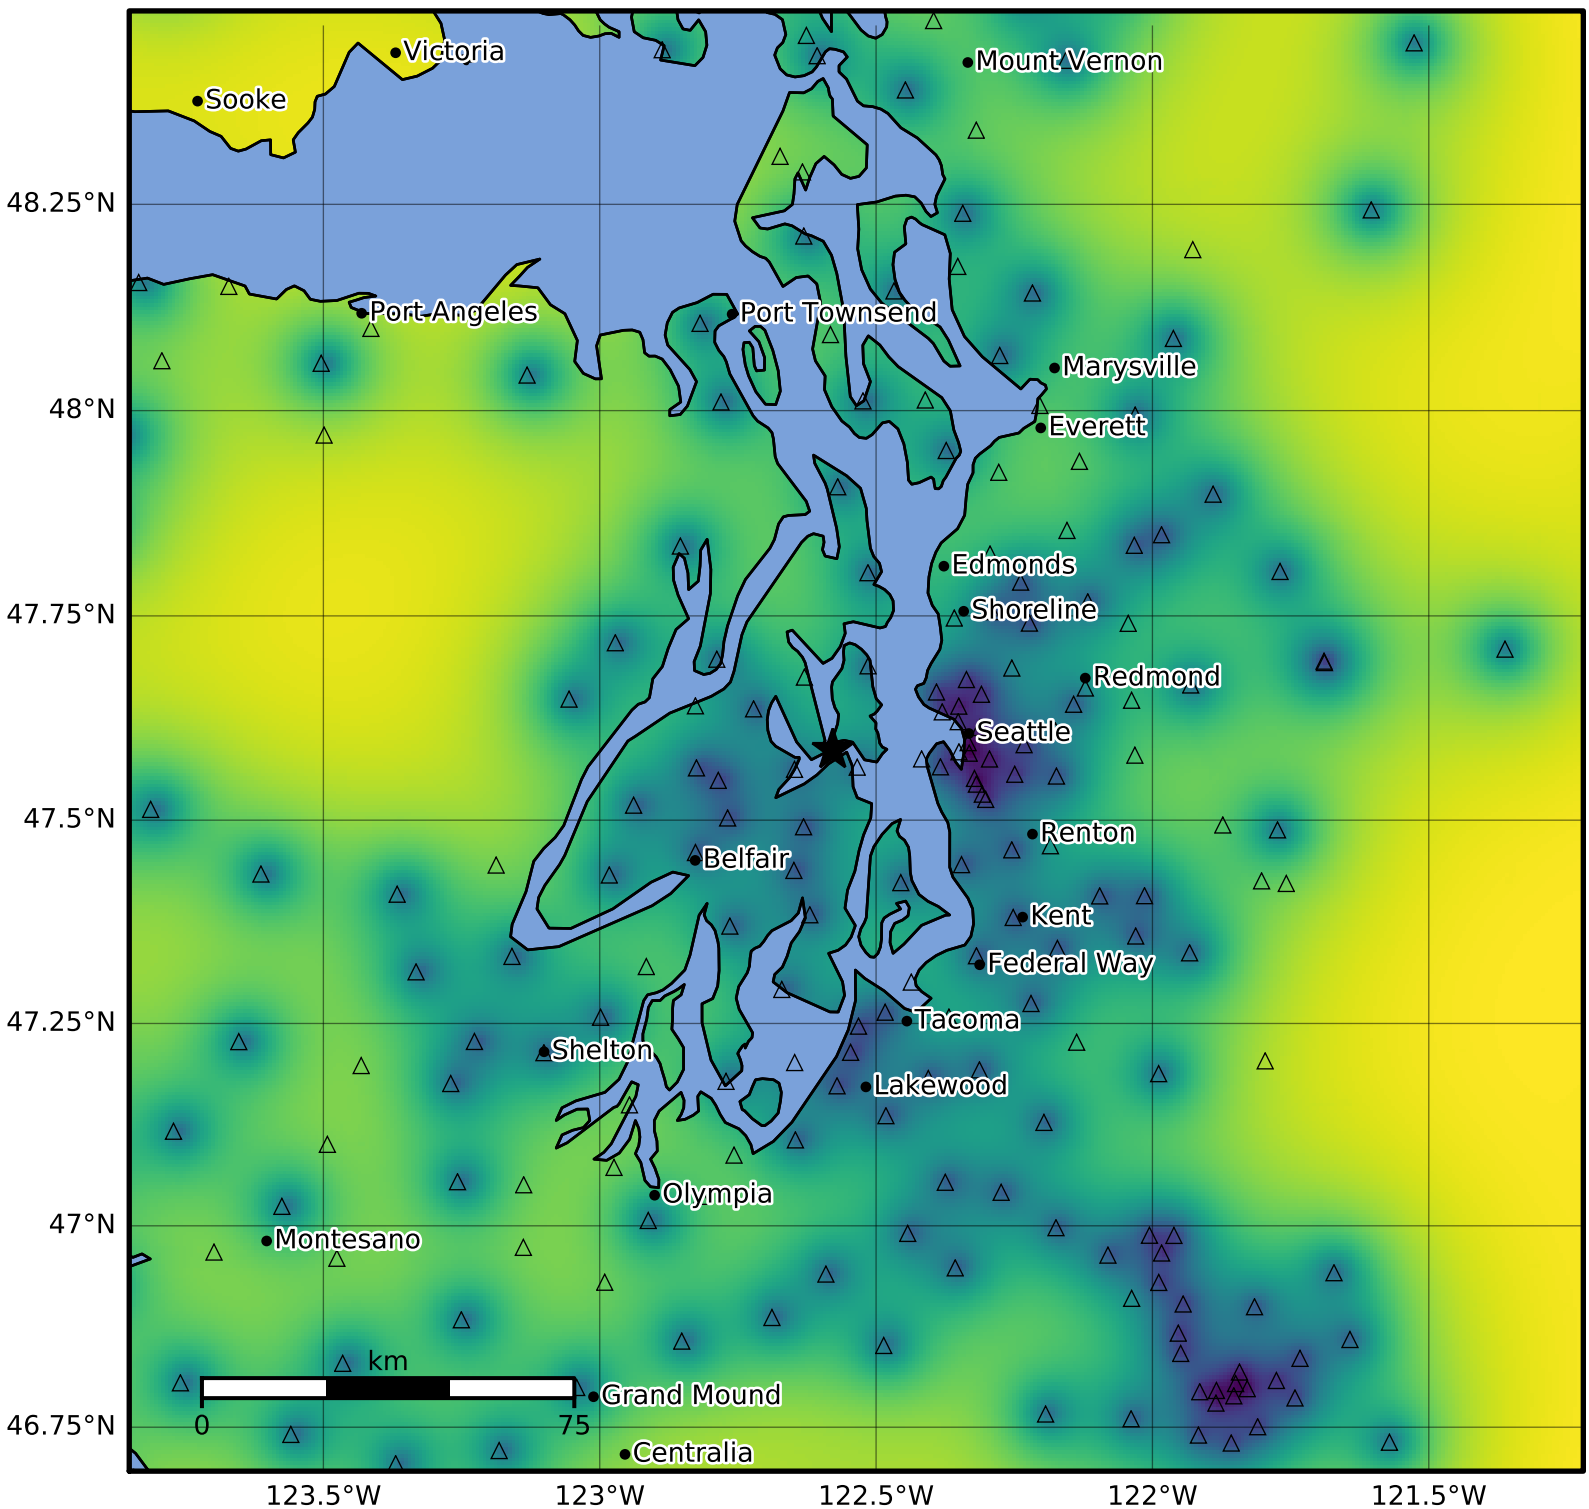

Macroseismic Intensity Map PNSN
Uncertainty ShakeMap: 4.4 km (2.8 mi) ENE from Bremerton, WA
Oct 01, 2024 17:49:44 UTC M3.0 N47.59 W122.58 Depth: 24.9km ID:uw62043042

Version 1: Processed 2024-10-01T17:56:09Z