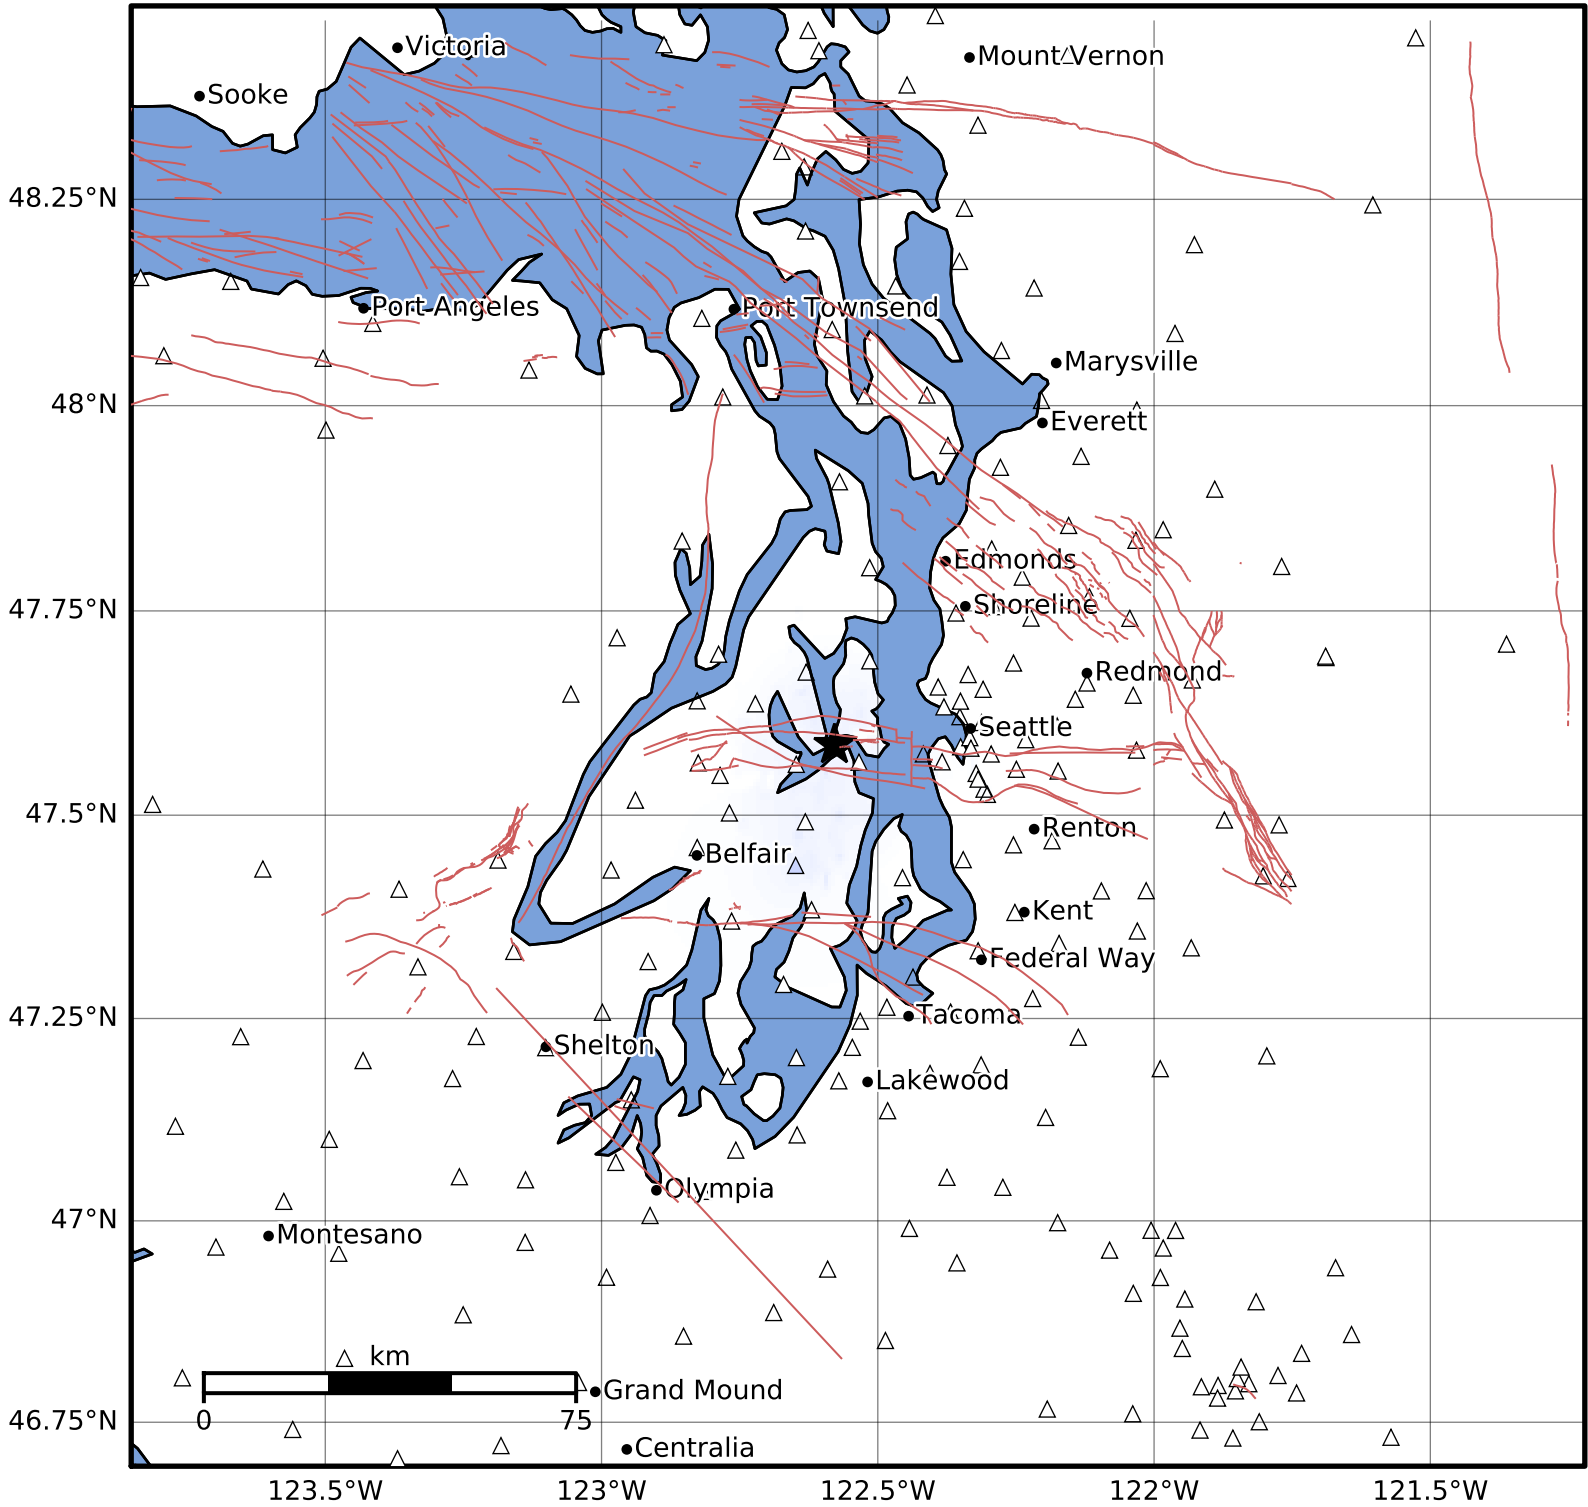

Macroseismic Intensity Map PNSN
 ShakeMap: 4.4 km (2.8 mi) ENE from Bremerton, WA
 Oct 01, 2024 17:49:44 UTC M3.0 N47.59 W122.58 Depth: 24.9km ID:uw62043042

SHAKING	Not felt	Weak	Light	Moderate	Strong	Very strong	Severe	Violent	Extreme
DAMAGE	None	None	None	Very light	Light	Moderate	Moderate/heavy	Heavy	Very heavy
PGA(%g)	<0.0464	0.297	2.76	6.2	11.5	21.5	40.1	74.7	>139
PGV(cm/s)	<0.0215	0.135	1.41	4.65	9.64	20	41.4	85.8	>178
INTENSITY	I	II-III	IV	V	VI	VII	VIII	IX	X+

Scale based on Worden et al. (2012)

Version 1: Processed 2024-10-01T17:56:09Z

△ Seismic Instrument ○ Reported Intensity

★ Epicenter