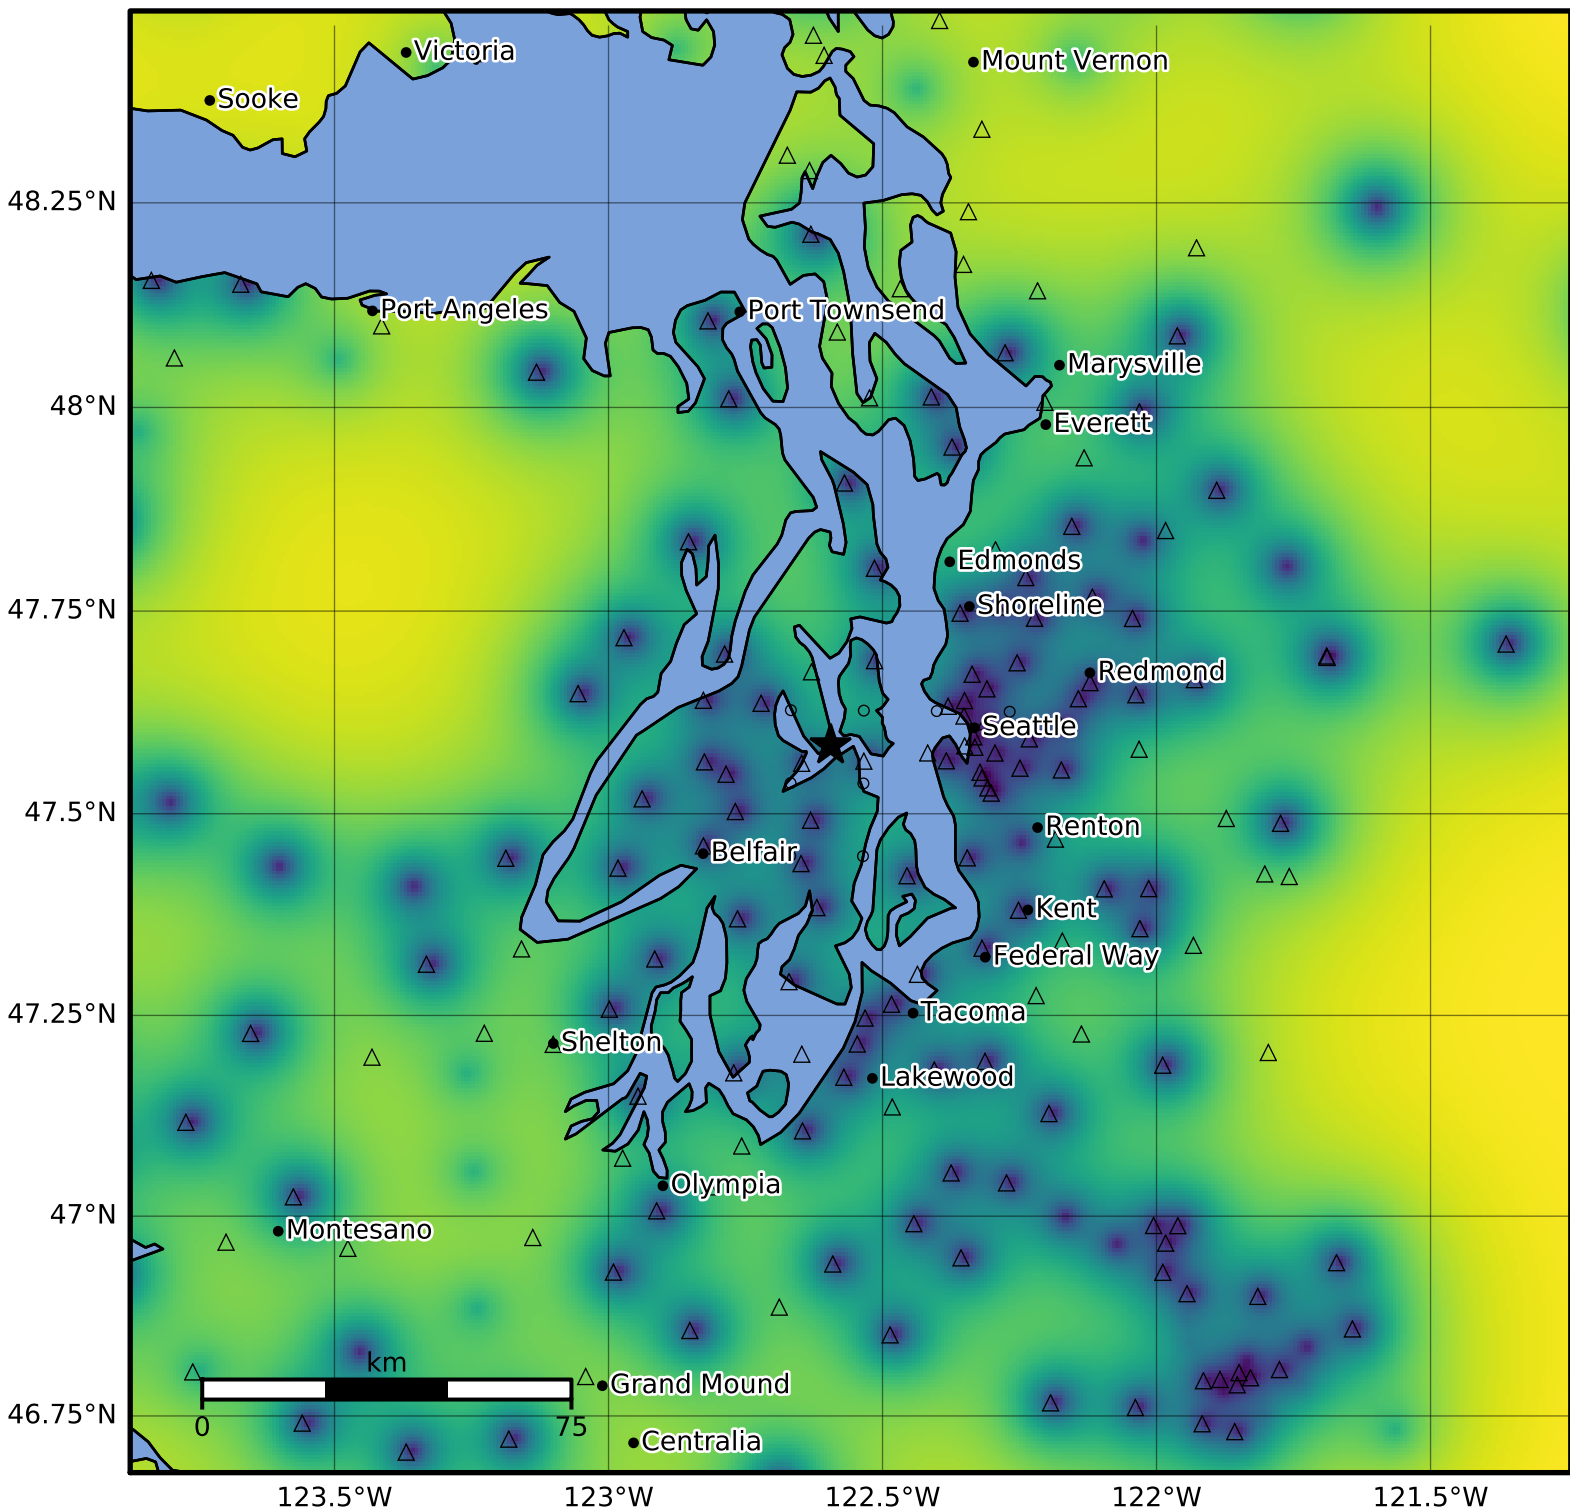

3.0 Second Peak Spectral Acceleration Map PNSN  
Uncertainty ShakeMap: 3.3 km ( 2.1 mi) ENE from Bremerton, WA  
Sep 29, 2024 14:49:13 UTC M3.0 N47.58 W122.59 Depth: 26.9km ID:uw62042407

Version 3: Processed 2024-09-29T16:44:50Z