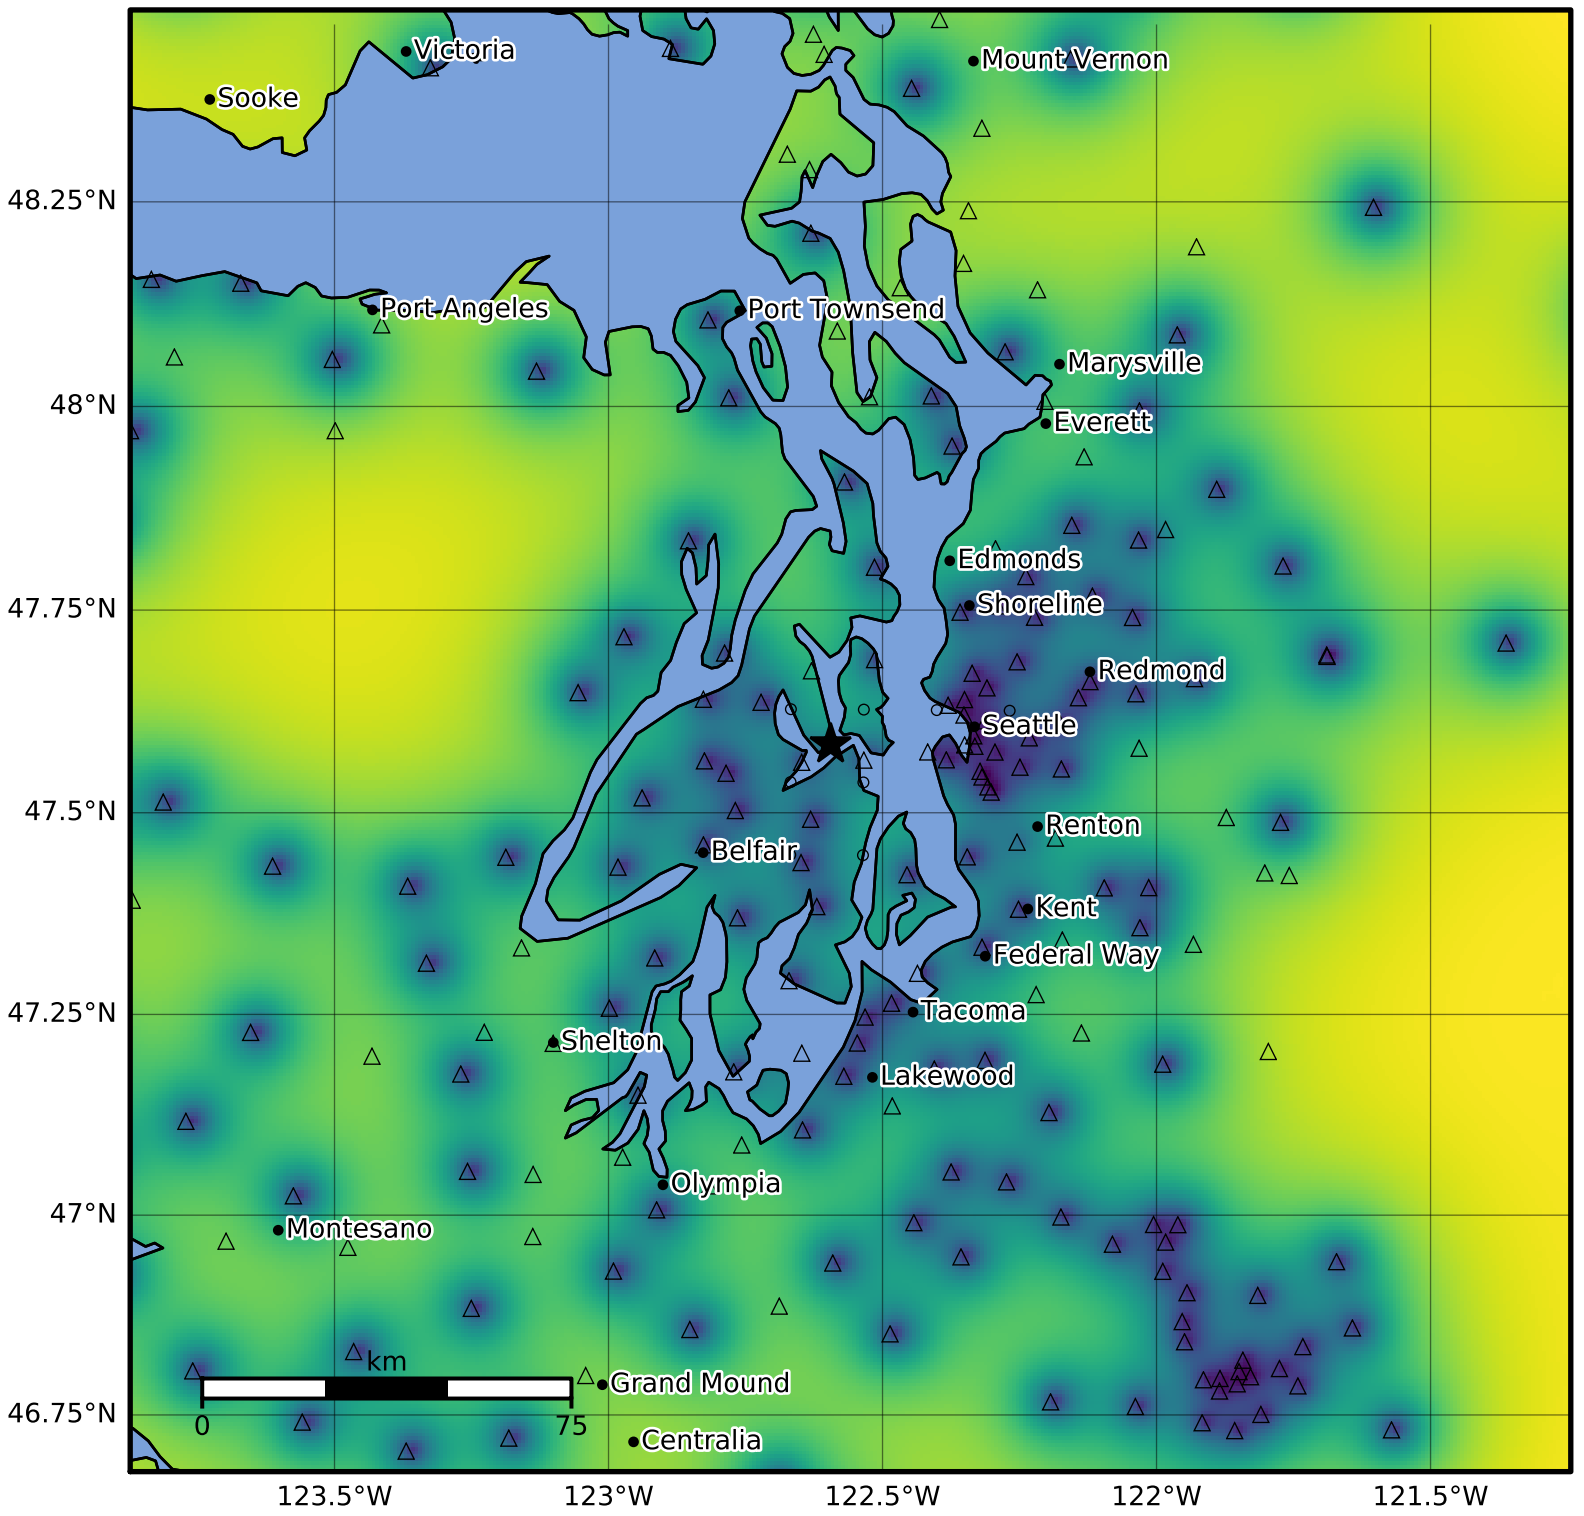

1.0 Second Peak Spectral Acceleration Map PNSN
Uncertainty ShakeMap: 3.3 km (2.1 mi) ENE from Bremerton, WA
Sep 29, 2024 14:49:13 UTC M3.0 N47.58 W122.59 Depth: 26.9km ID:uw62042407

Version 3: Processed 2024-09-29T16:44:50Z