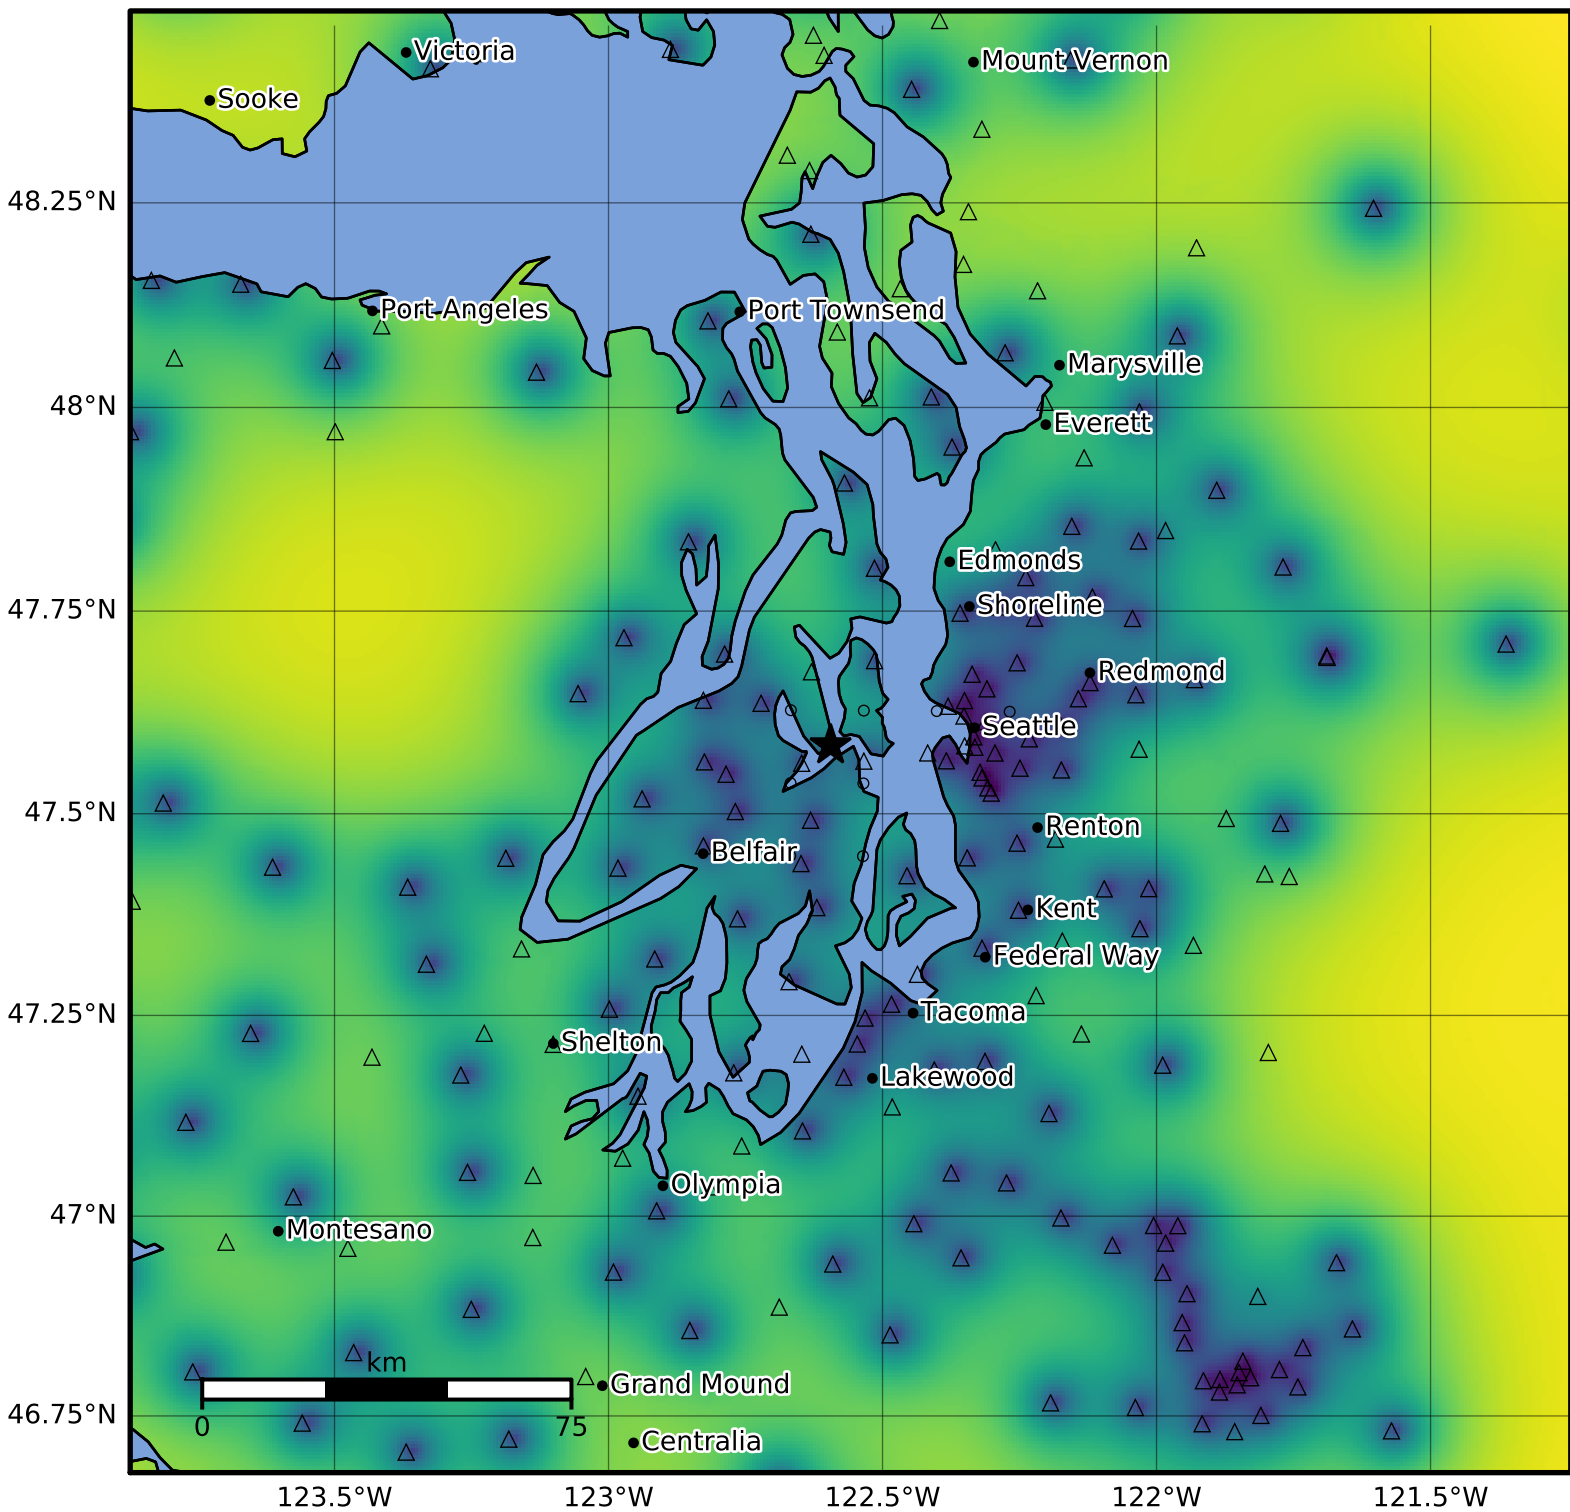

0.3 Second Peak Spectral Acceleration Map PNSN
Uncertainty ShakeMap: 3.3 km (2.1 mi) ENE from Bremerton, WA
Sep 29, 2024 14:49:13 UTC M3.0 N47.58 W122.59 Depth: 26.9km ID:uw62042407

Version 3: Processed 2024-09-29T16:44:50Z