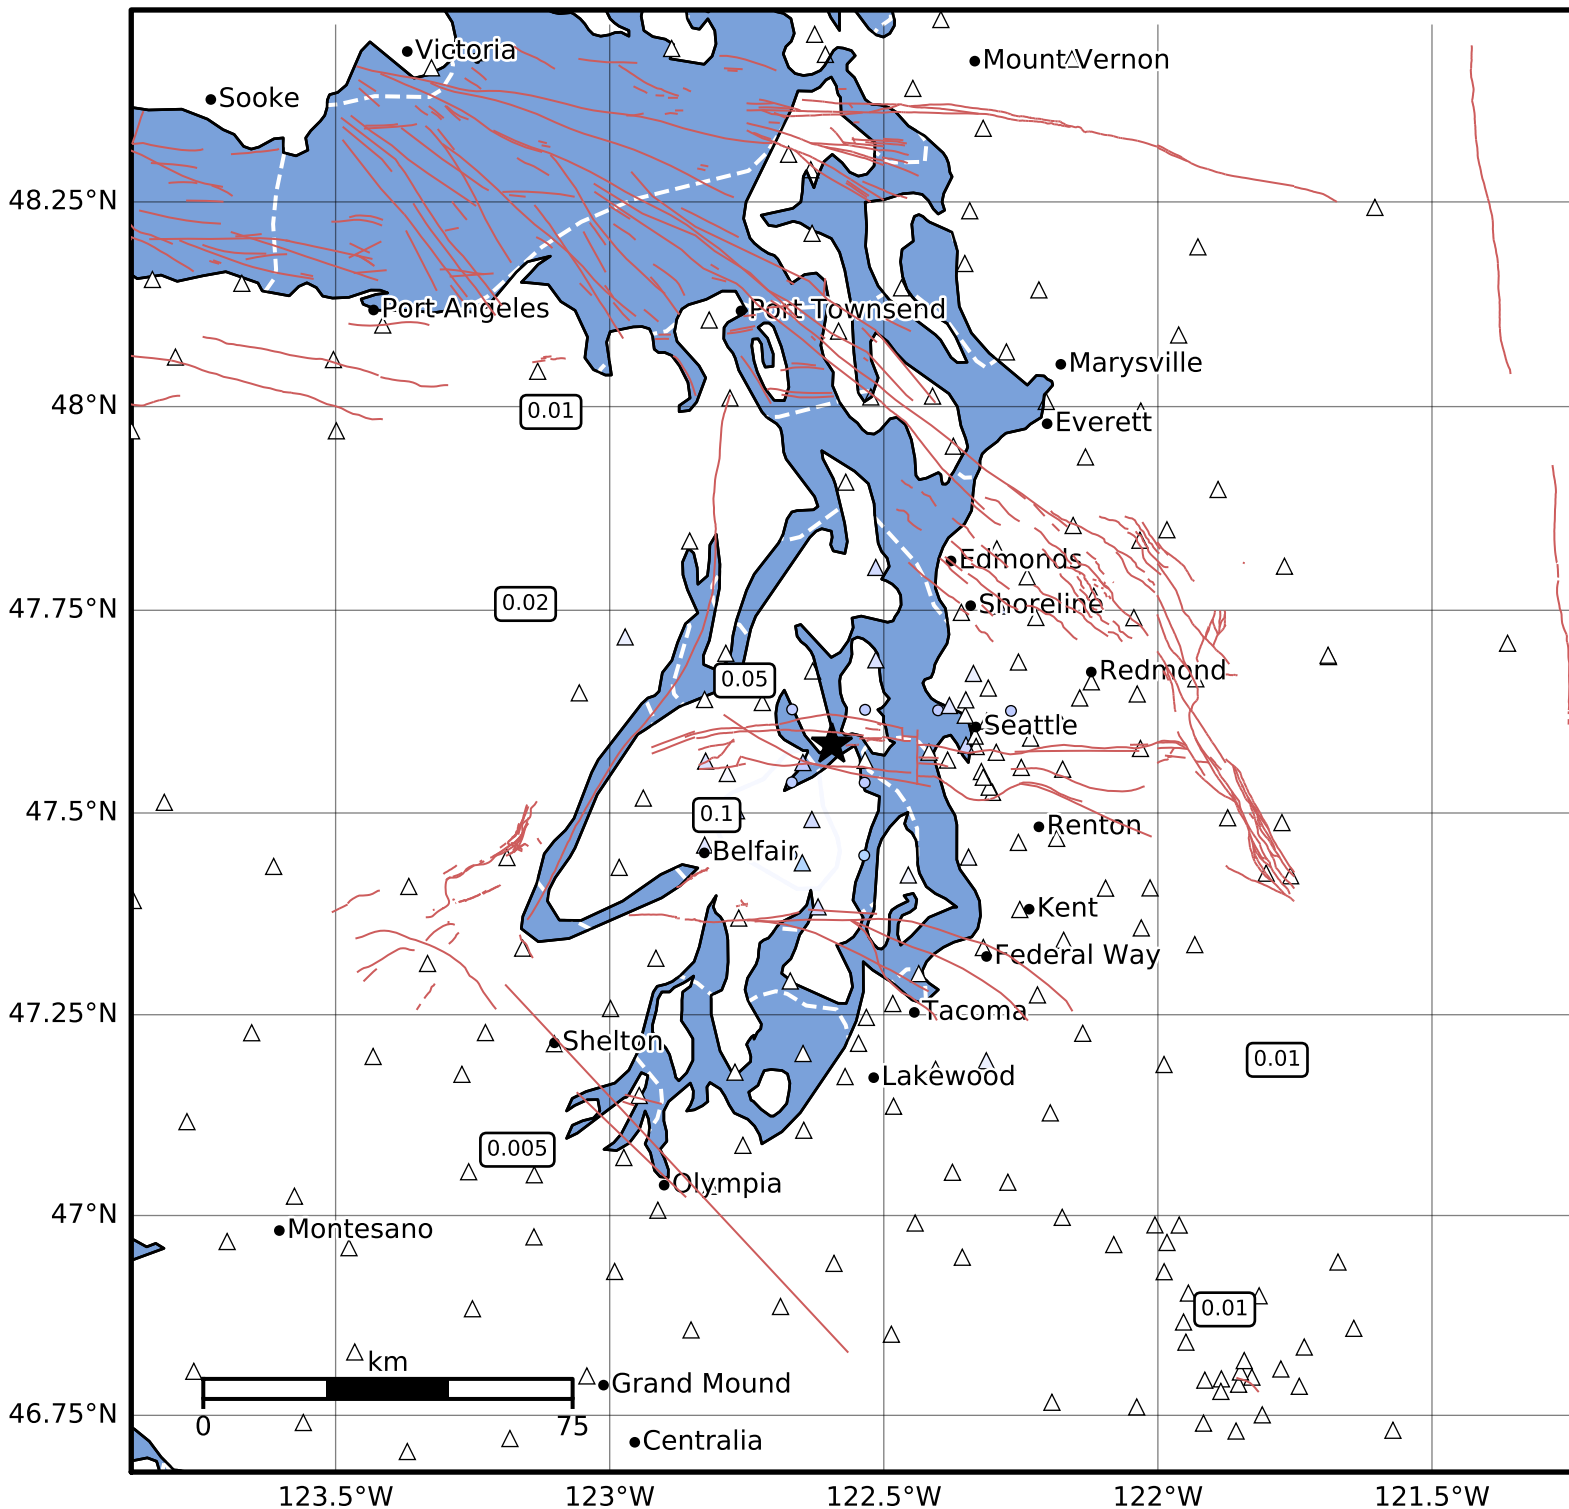

0.3 Second Peak Spectral Acceleration Map PNSN  
 ShakeMap: 3.3 km ( 2.1 mi) ENE from Bremerton, WA  
 Sep 29, 2024 14:49:13 UTC M3.0 N47.58 W122.59 Depth: 26.9km ID:uw62042407

SA(0.3) (%g)	0.1	0.2	0.5	1	2	5	10	20	50	100	200
--------------	-----	-----	-----	---	---	---	----	----	----	-----	-----

Scale based on Worden et al. (2012)

Version 3: Processed 2024-09-29T16:44:50Z

△ Seismic Instrument ○ Reported Intensity

★ Epicenter