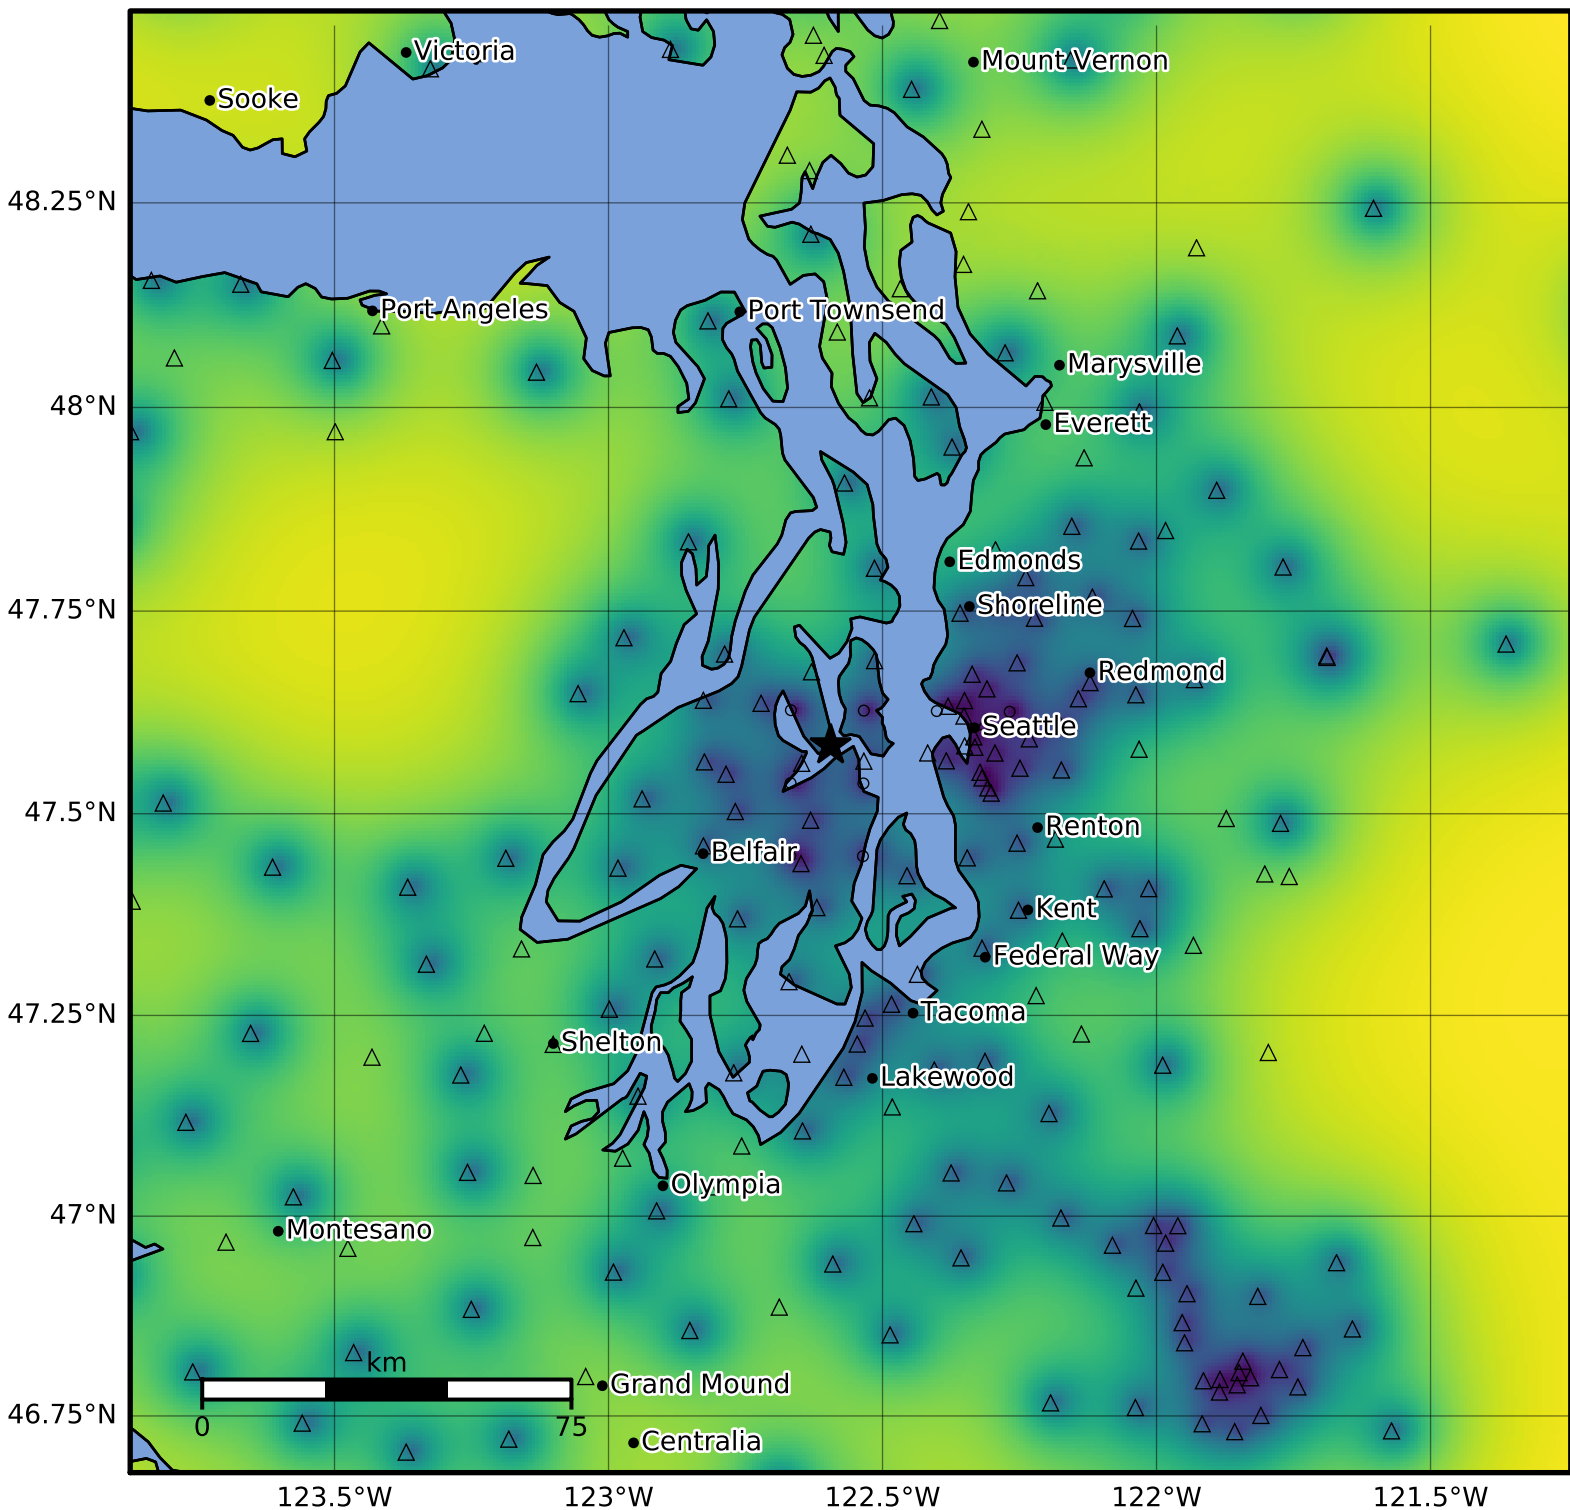

Macroseismic Intensity Map PNSN
Uncertainty ShakeMap: 3.3 km (2.1 mi) ENE from Bremerton, WA
Sep 29, 2024 14:49:13 UTC M3.0 N47.58 W122.59 Depth: 26.9km ID:uw62042407

Version 3: Processed 2024-09-29T16:44:50Z