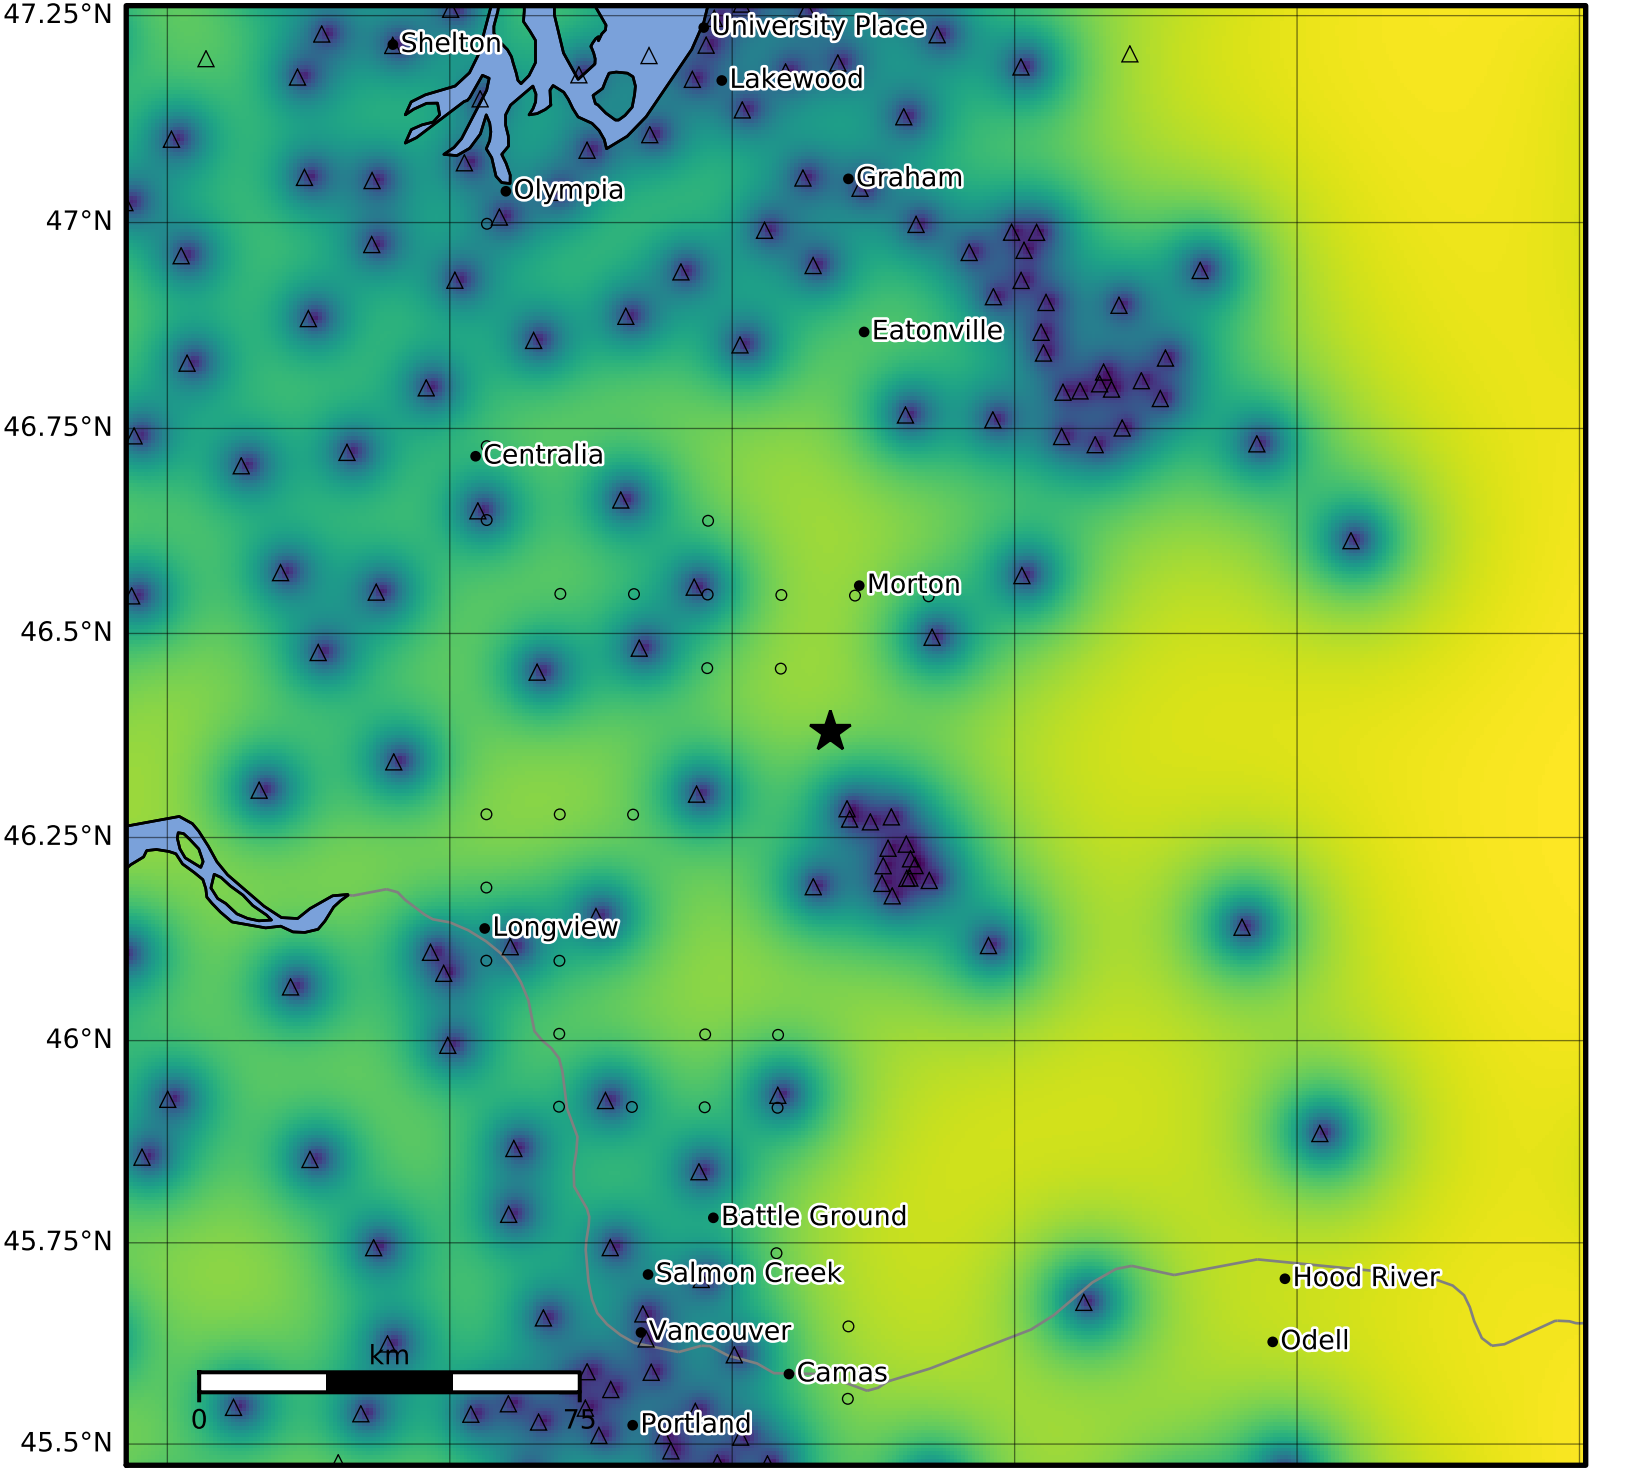

3.0 Second Peak Spectral Acceleration Map PNSN
Uncertainty ShakeMap: 20.2 km (12.6 mi) SSW from Morton, WA
Jul 12, 2024 06:16:03 UTC M3.5 N46.38 W122.33 Depth: 14.1km ID:uw62015912

Version 3: Processed 2024-07-12T20:47:04Z