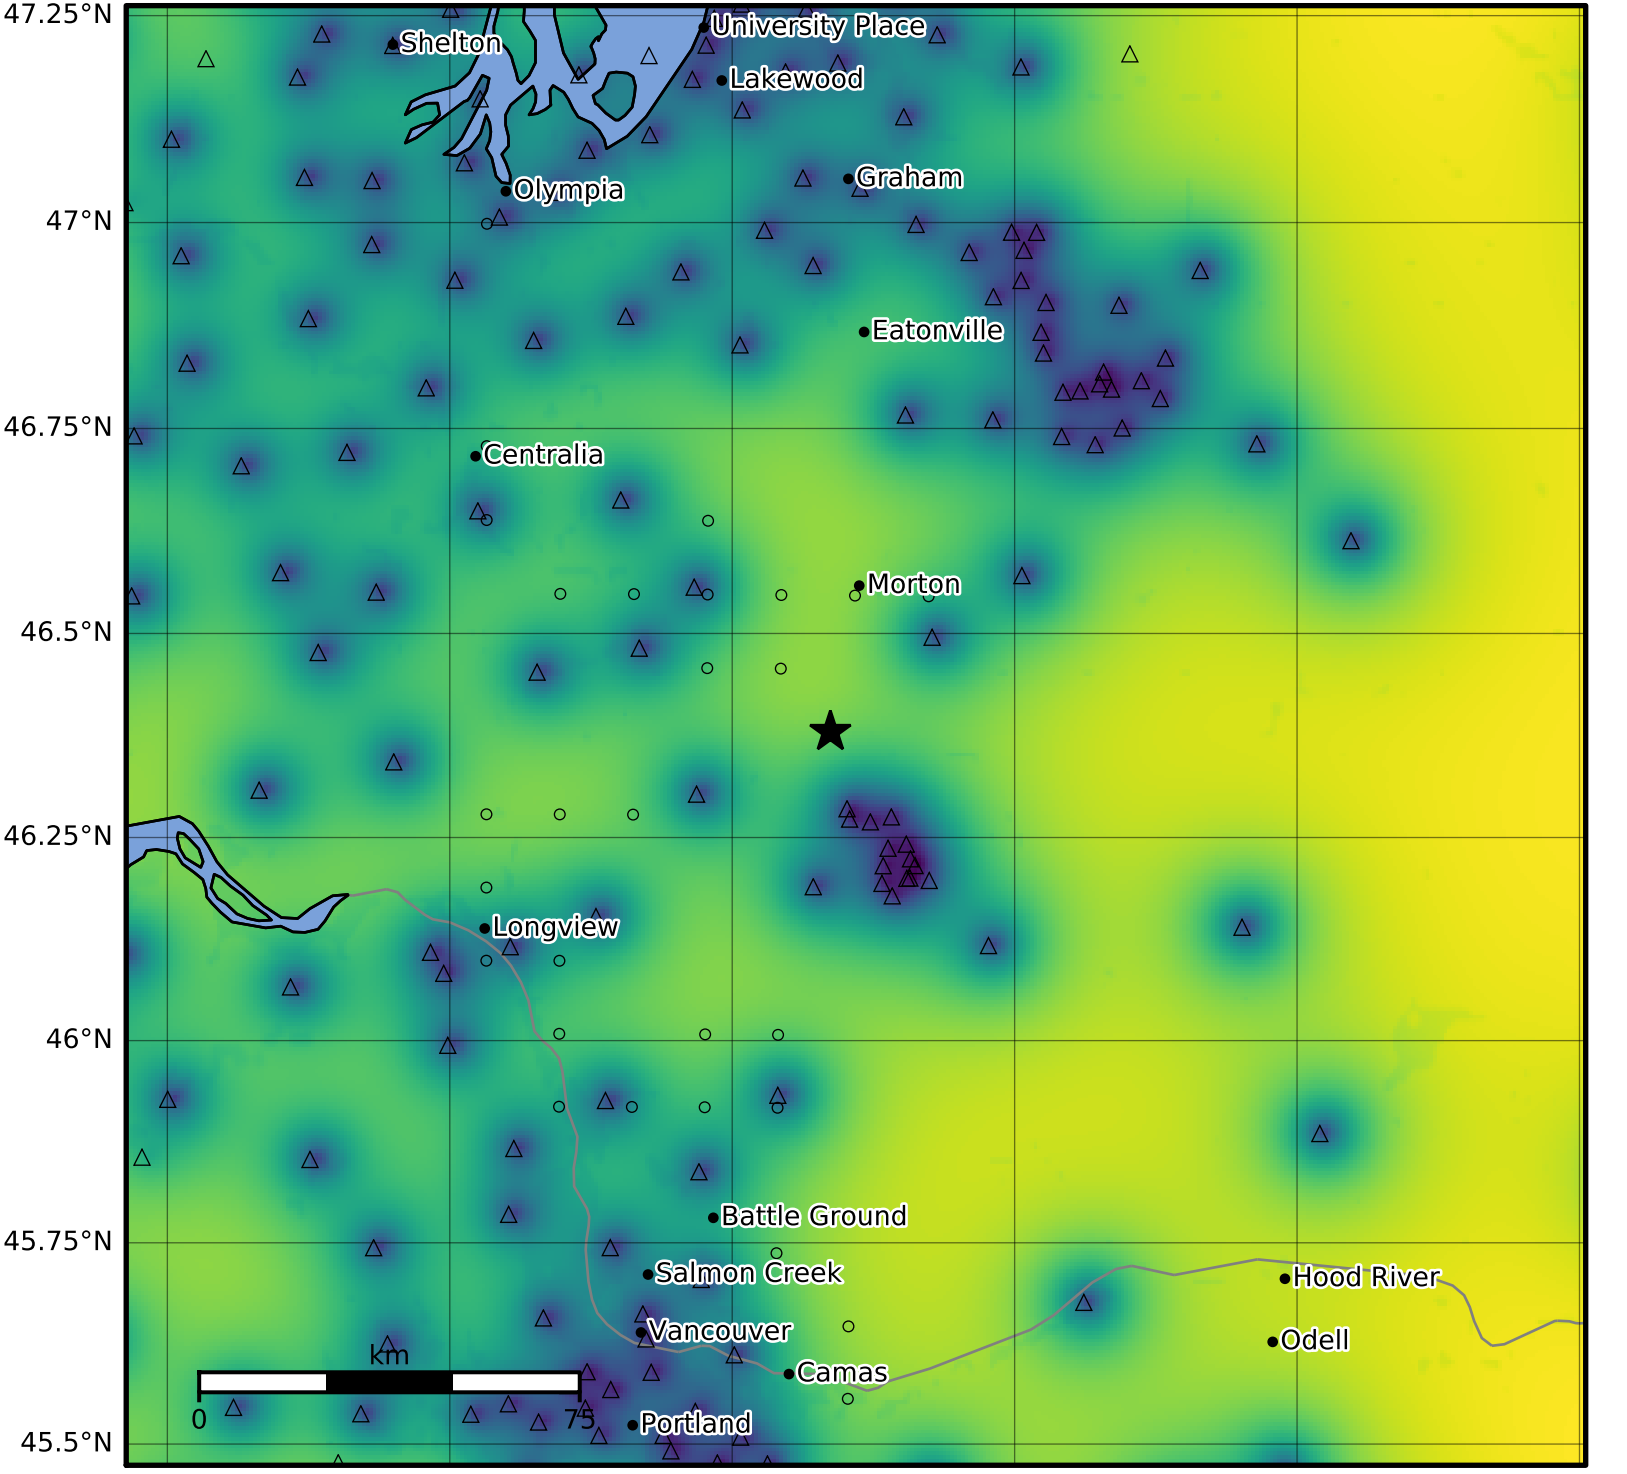

0.3 Second Peak Spectral Acceleration Map PNSN
Uncertainty ShakeMap: 20.2 km (12.6 mi) SSW from Morton, WA
Jul 12, 2024 06:16:03 UTC M3.5 N46.38 W122.33 Depth: 14.1km ID:uw62015912

Version 3: Processed 2024-07-12T20:47:04Z