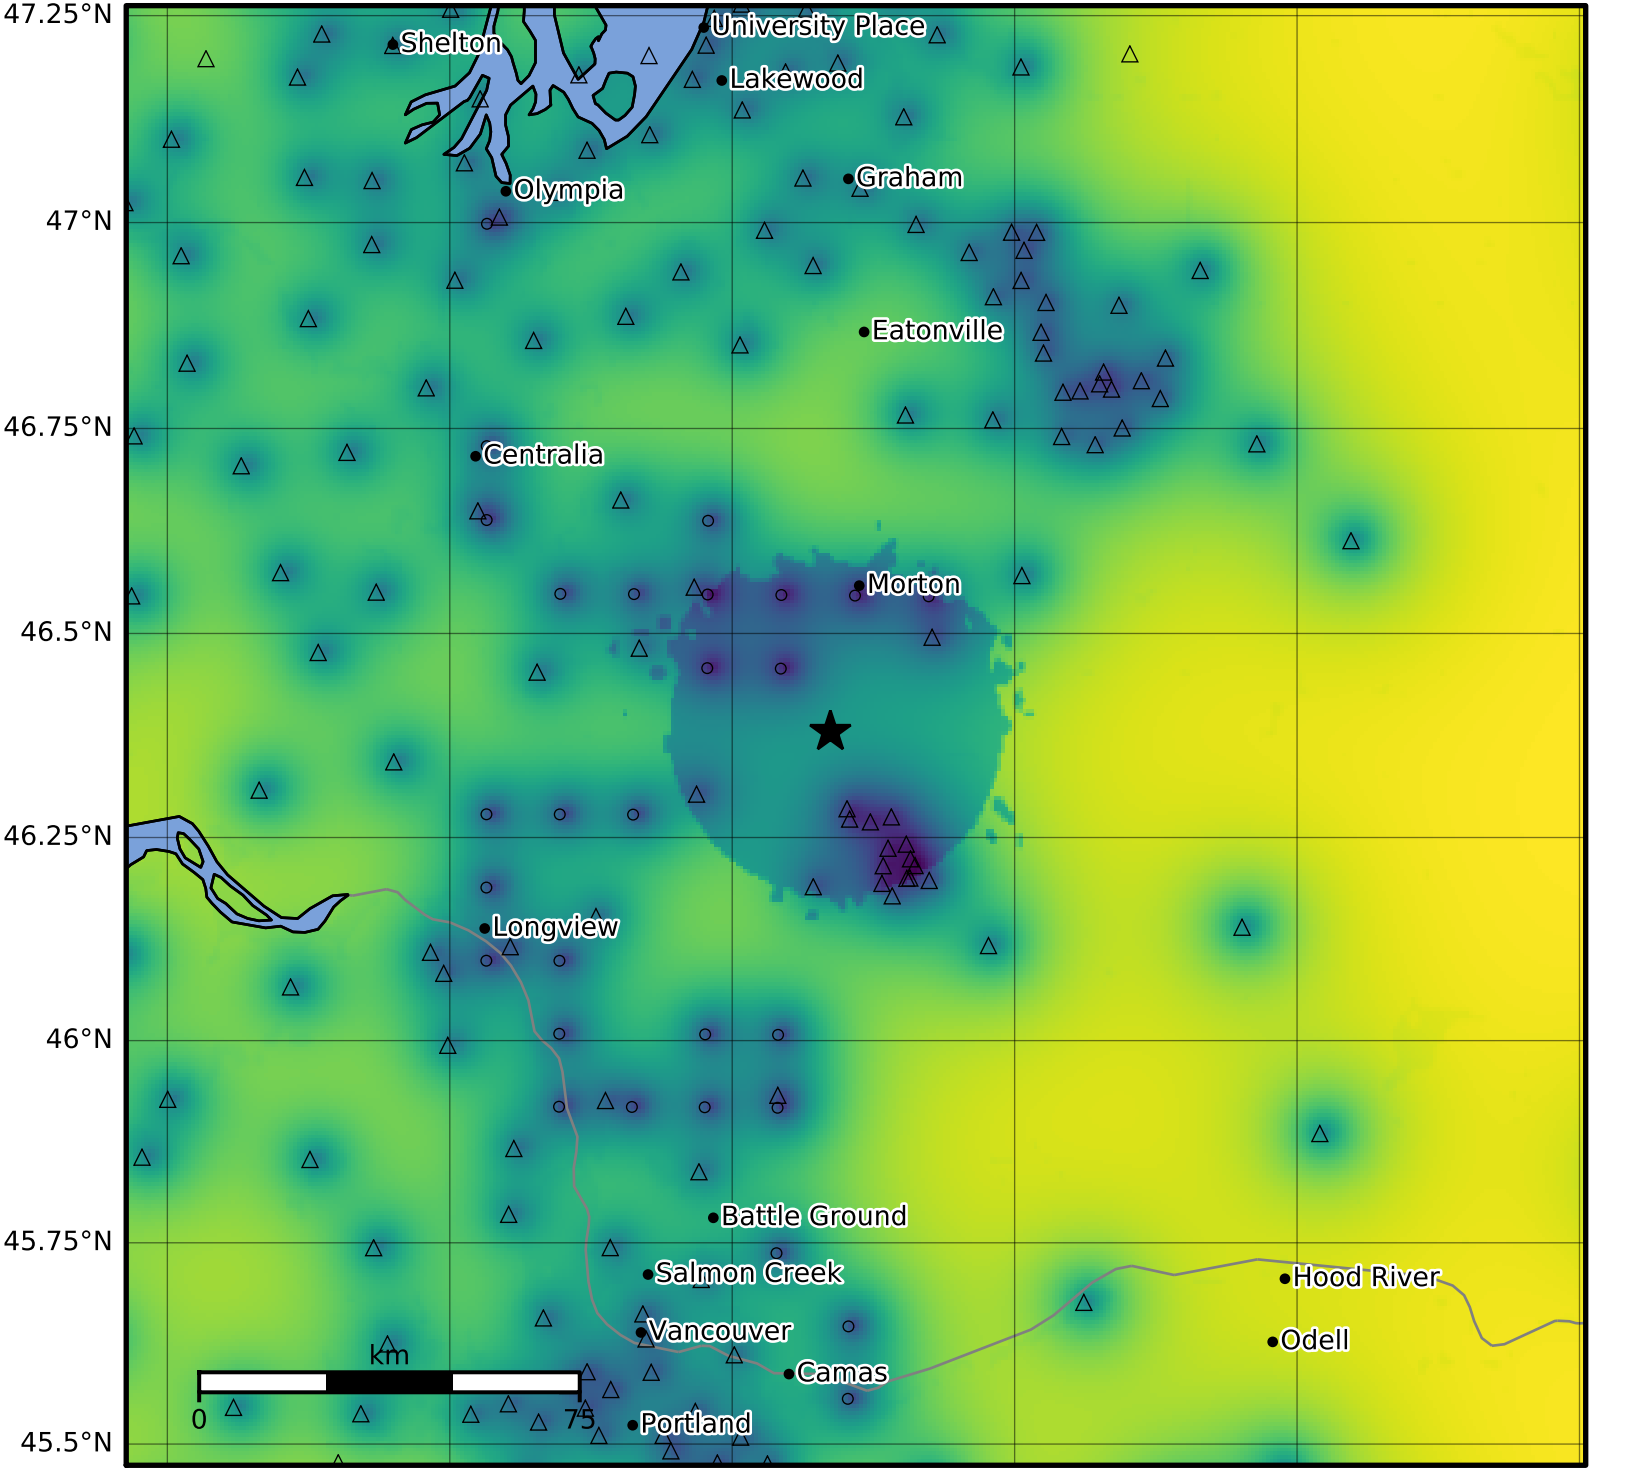

Macroseismic Intensity Map PNSN
Uncertainty ShakeMap: 20.2 km (12.6 mi) SSW from Morton, WA
Jul 12, 2024 06:16:03 UTC M3.5 N46.38 W122.33 Depth: 14.1km ID:uw62015912

Version 3: Processed 2024-07-12T20:47:04Z