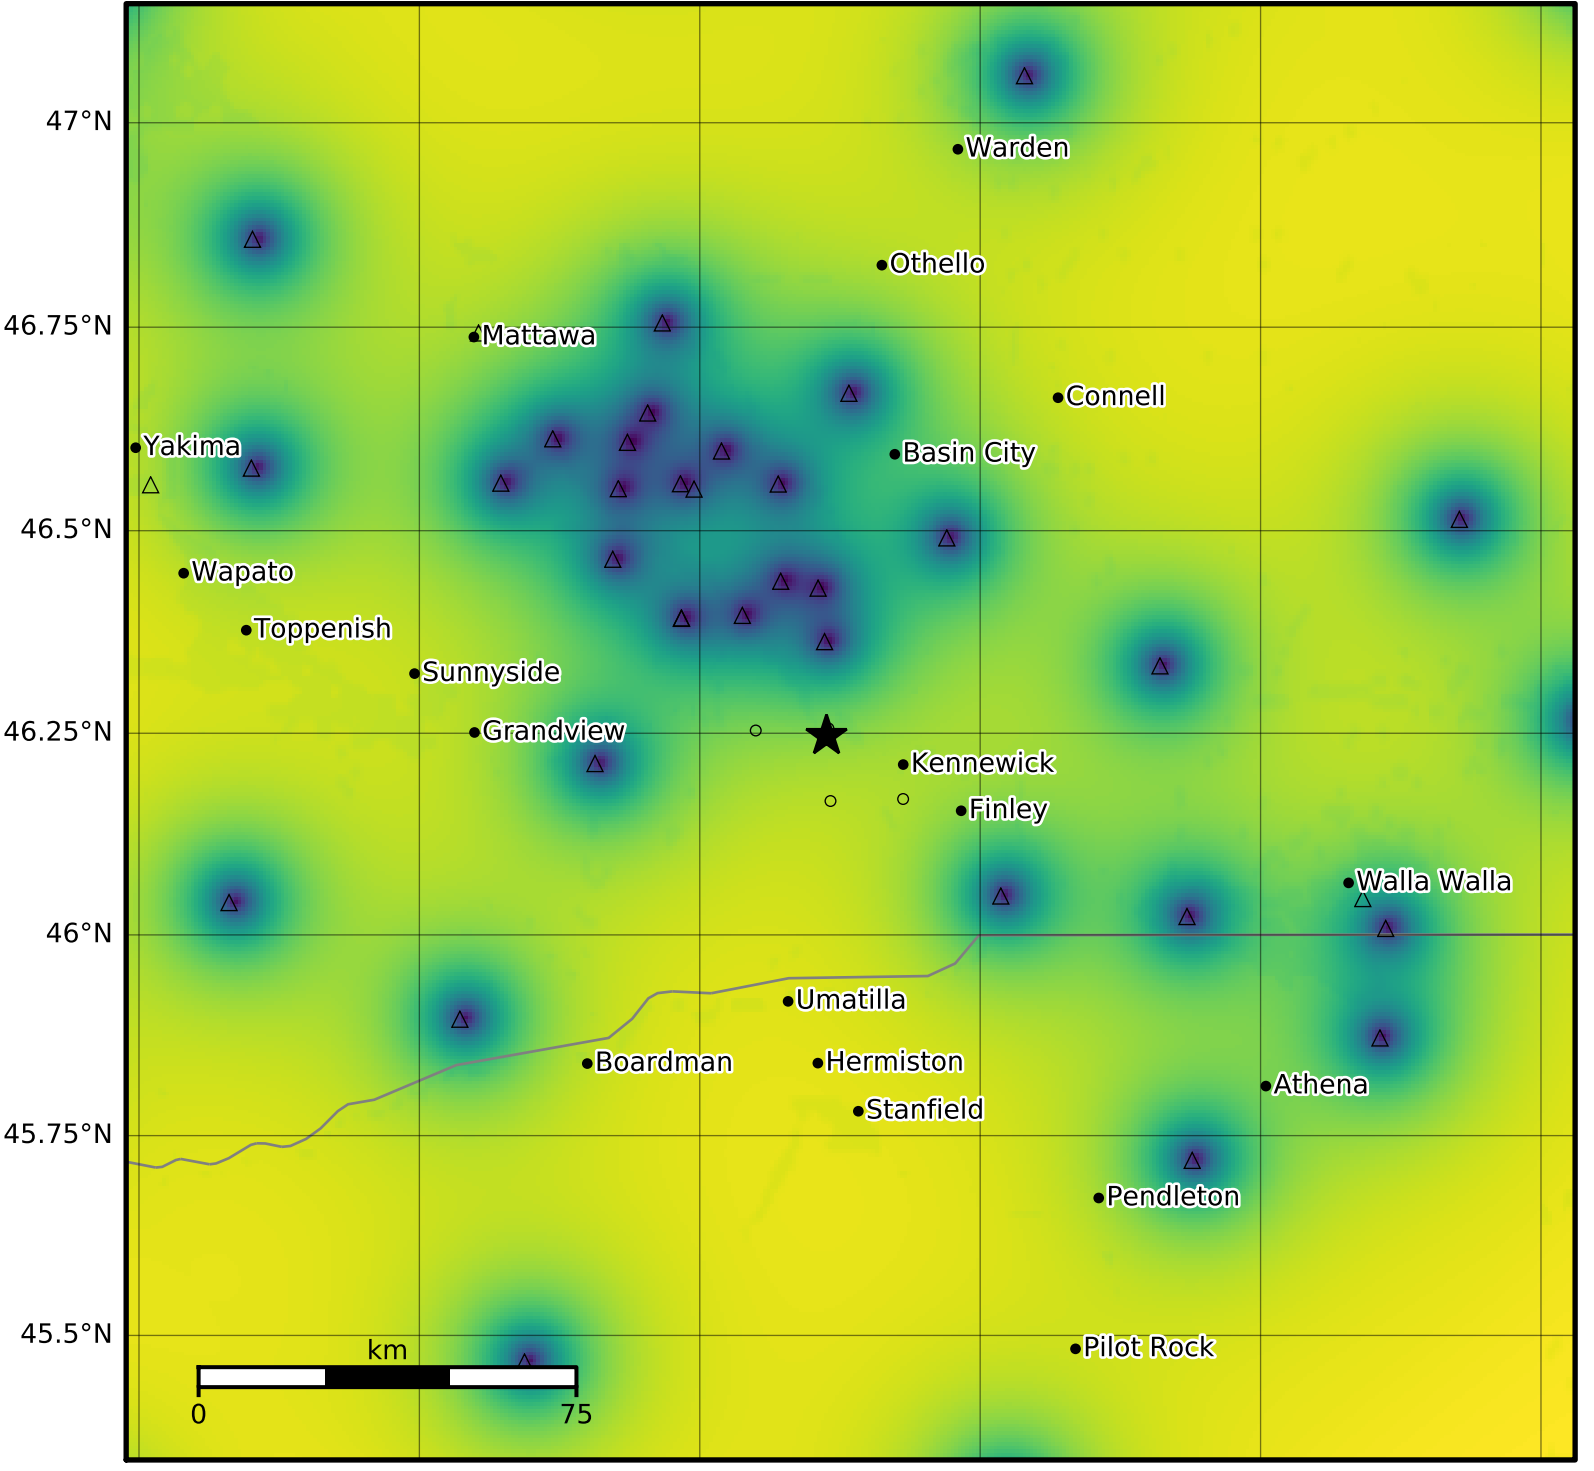

1.0 Second Peak Spectral Acceleration Map PNSN
Uncertainty ShakeMap: 4.3 km (2.7 mi) S from Richland, WA
Apr 20, 2024 04:18:57 UTC M2.7 N46.25 W119.27 Depth: 8.0km ID:uw61998221

Version 1: Processed 2024-04-20T04:41:47Z