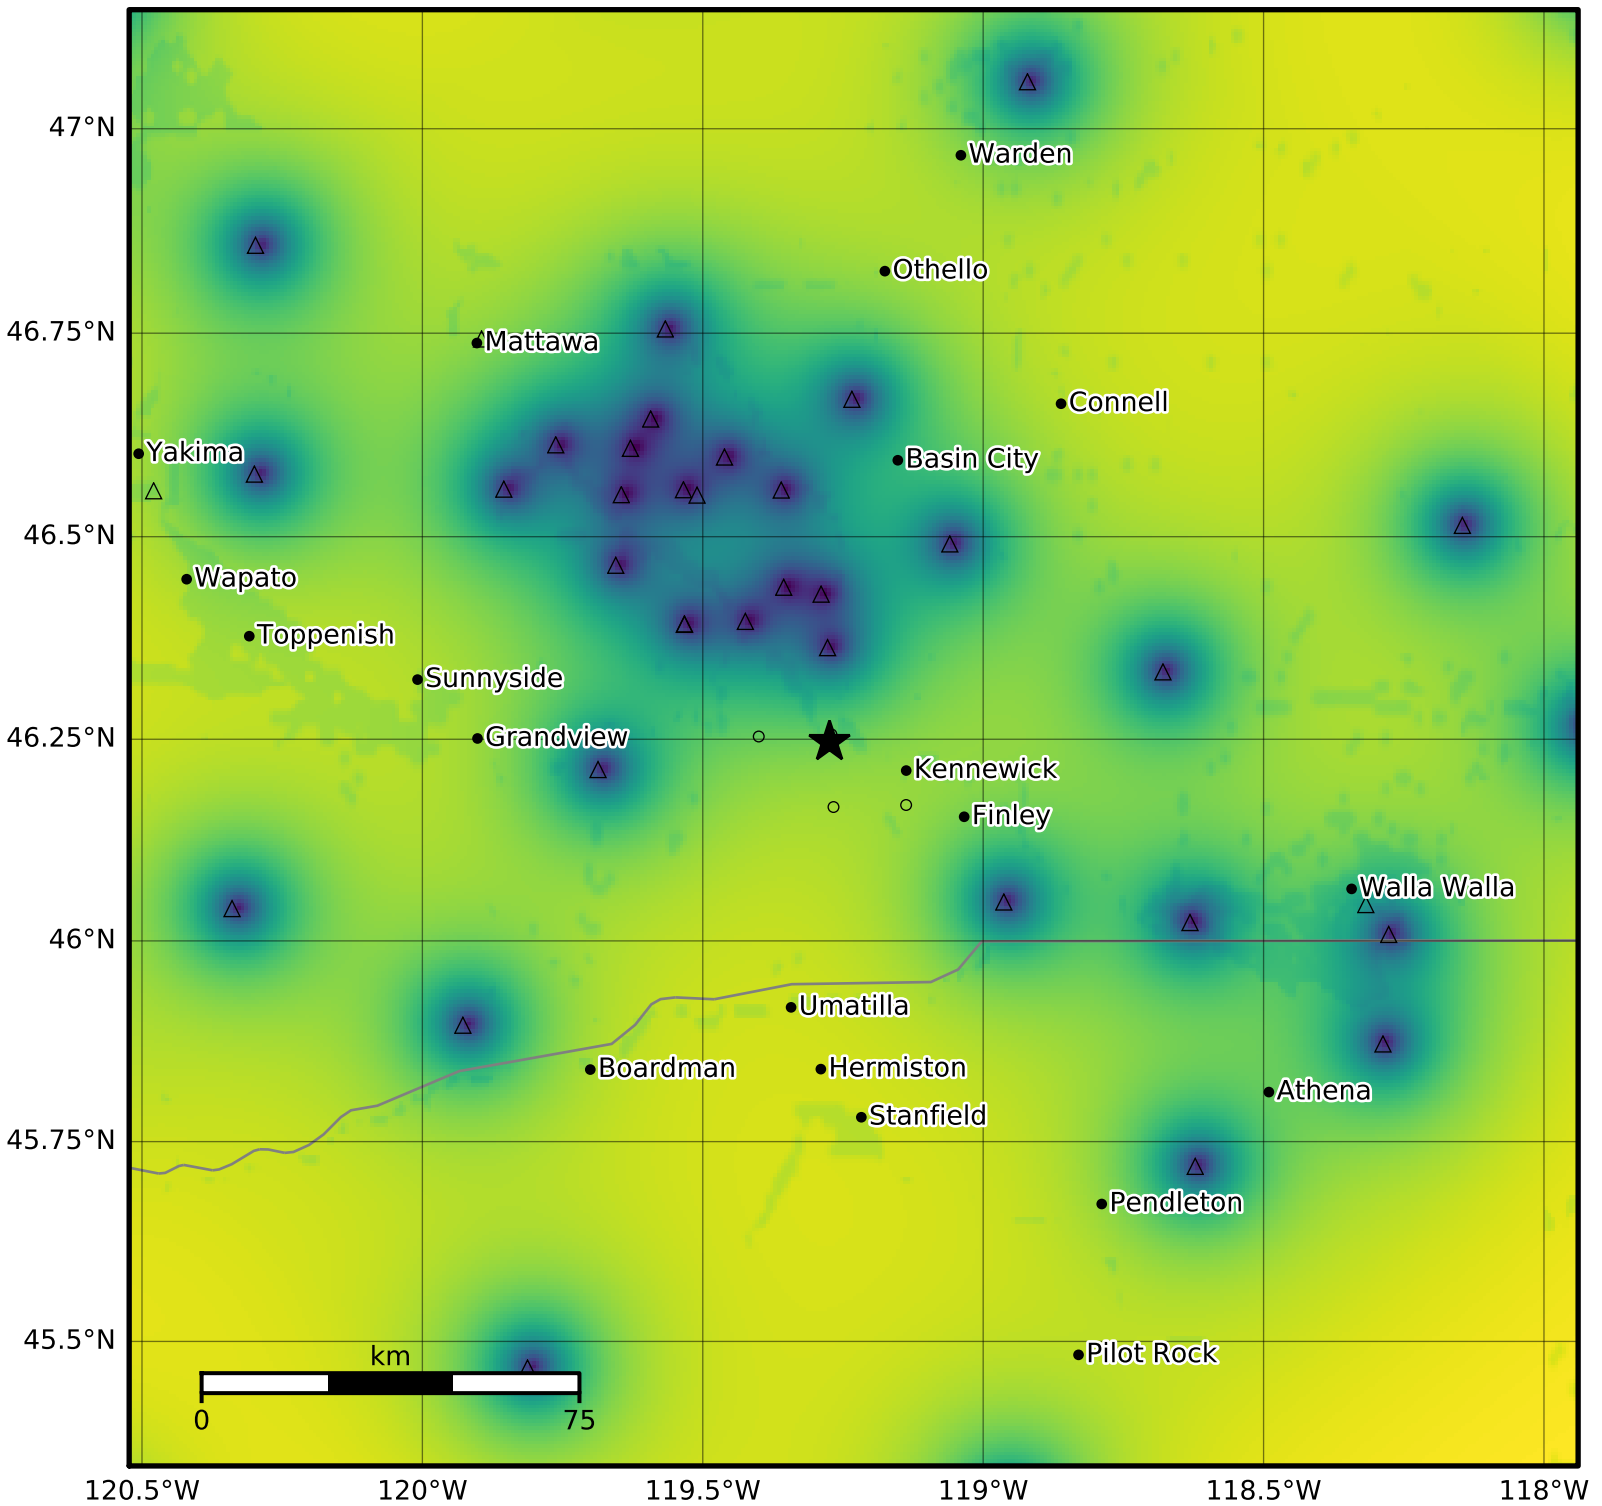

0.3 Second Peak Spectral Acceleration Map PNSN  
Uncertainty ShakeMap: 4.3 km ( 2.7 mi) S from Richland, WA  
Apr 20, 2024 04:18:57 UTC M2.7 N46.25 W119.27 Depth: 8.0km ID:uw61998221

Version 1: Processed 2024-04-20T04:41:47Z