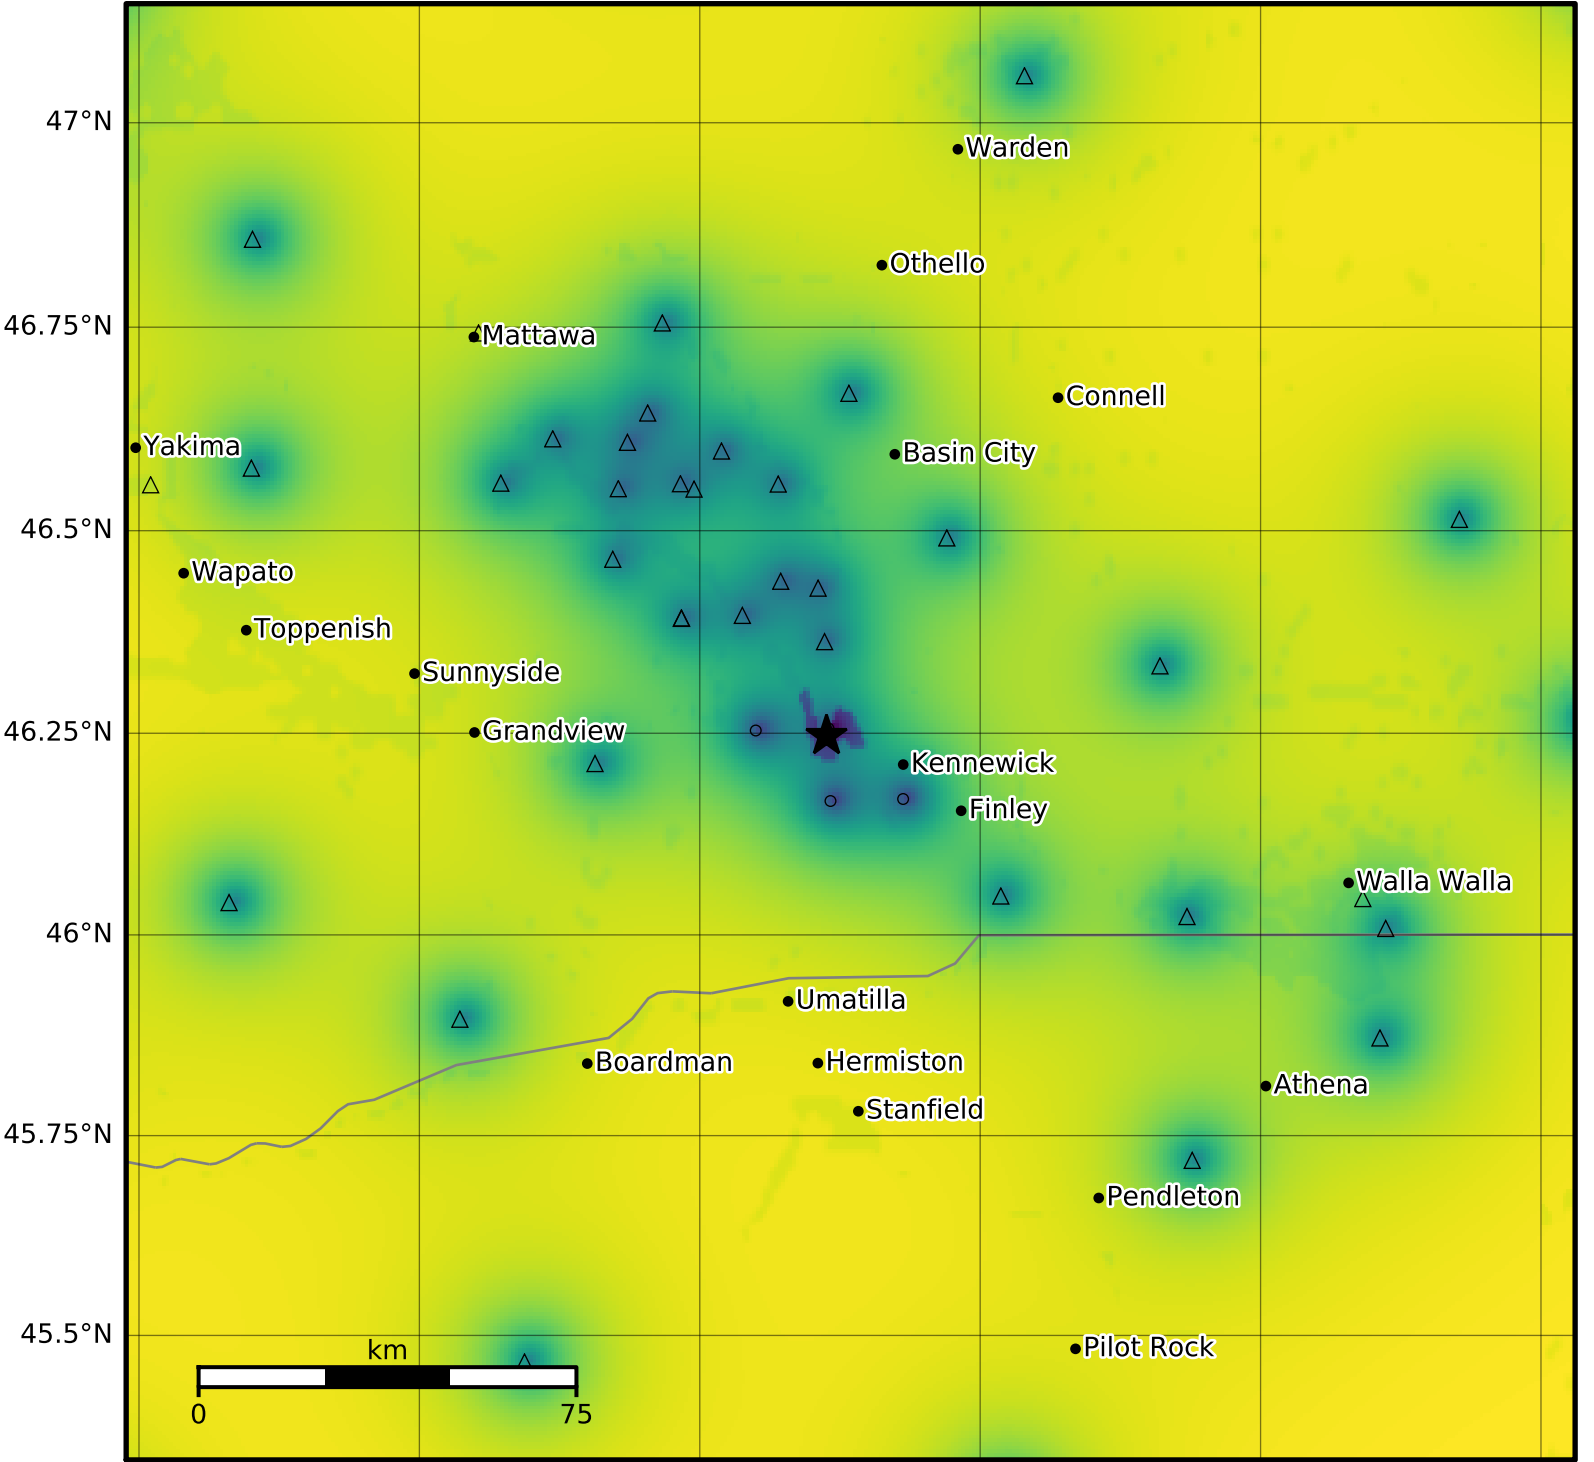

Macroseismic Intensity Map PNSN  
Uncertainty ShakeMap: 4.3 km ( 2.7 mi) S from Richland, WA  
Apr 20, 2024 04:18:57 UTC M2.7 N46.25 W119.27 Depth: 8.0km ID:uw61998221

Version 1: Processed 2024-04-20T04:41:47Z