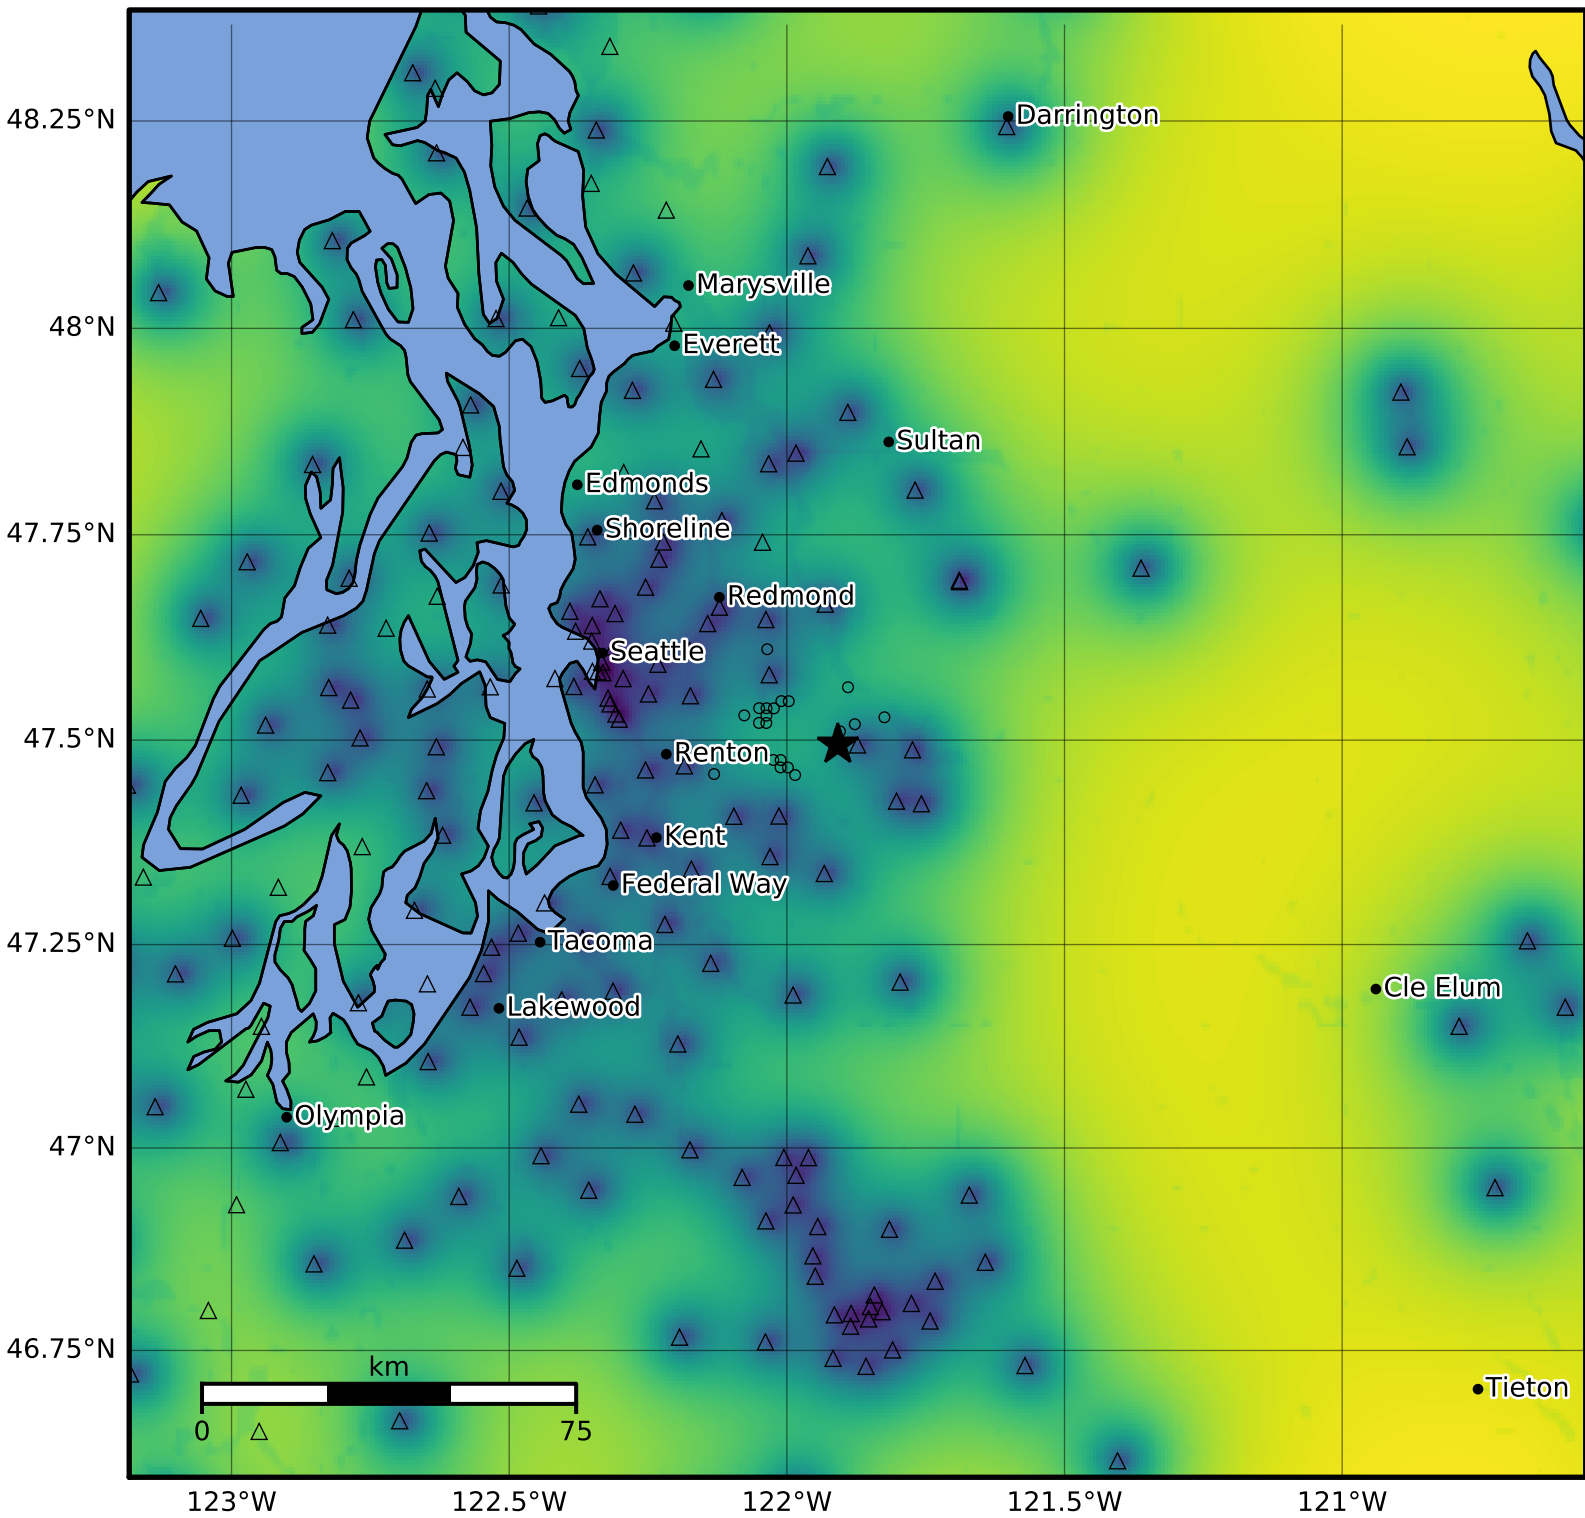

0.3 Second Peak Spectral Acceleration Map PNSN
Uncertainty ShakeMap: 8.2 km (5.1 mi) SSW from Fall City, WA
Mar 07, 2024 01:48:35 UTC M3.1 N47.49 W121.91 Depth: 12.0km ID:uw61988126

Version 3: Processed 2024-03-07T19:51:08Z