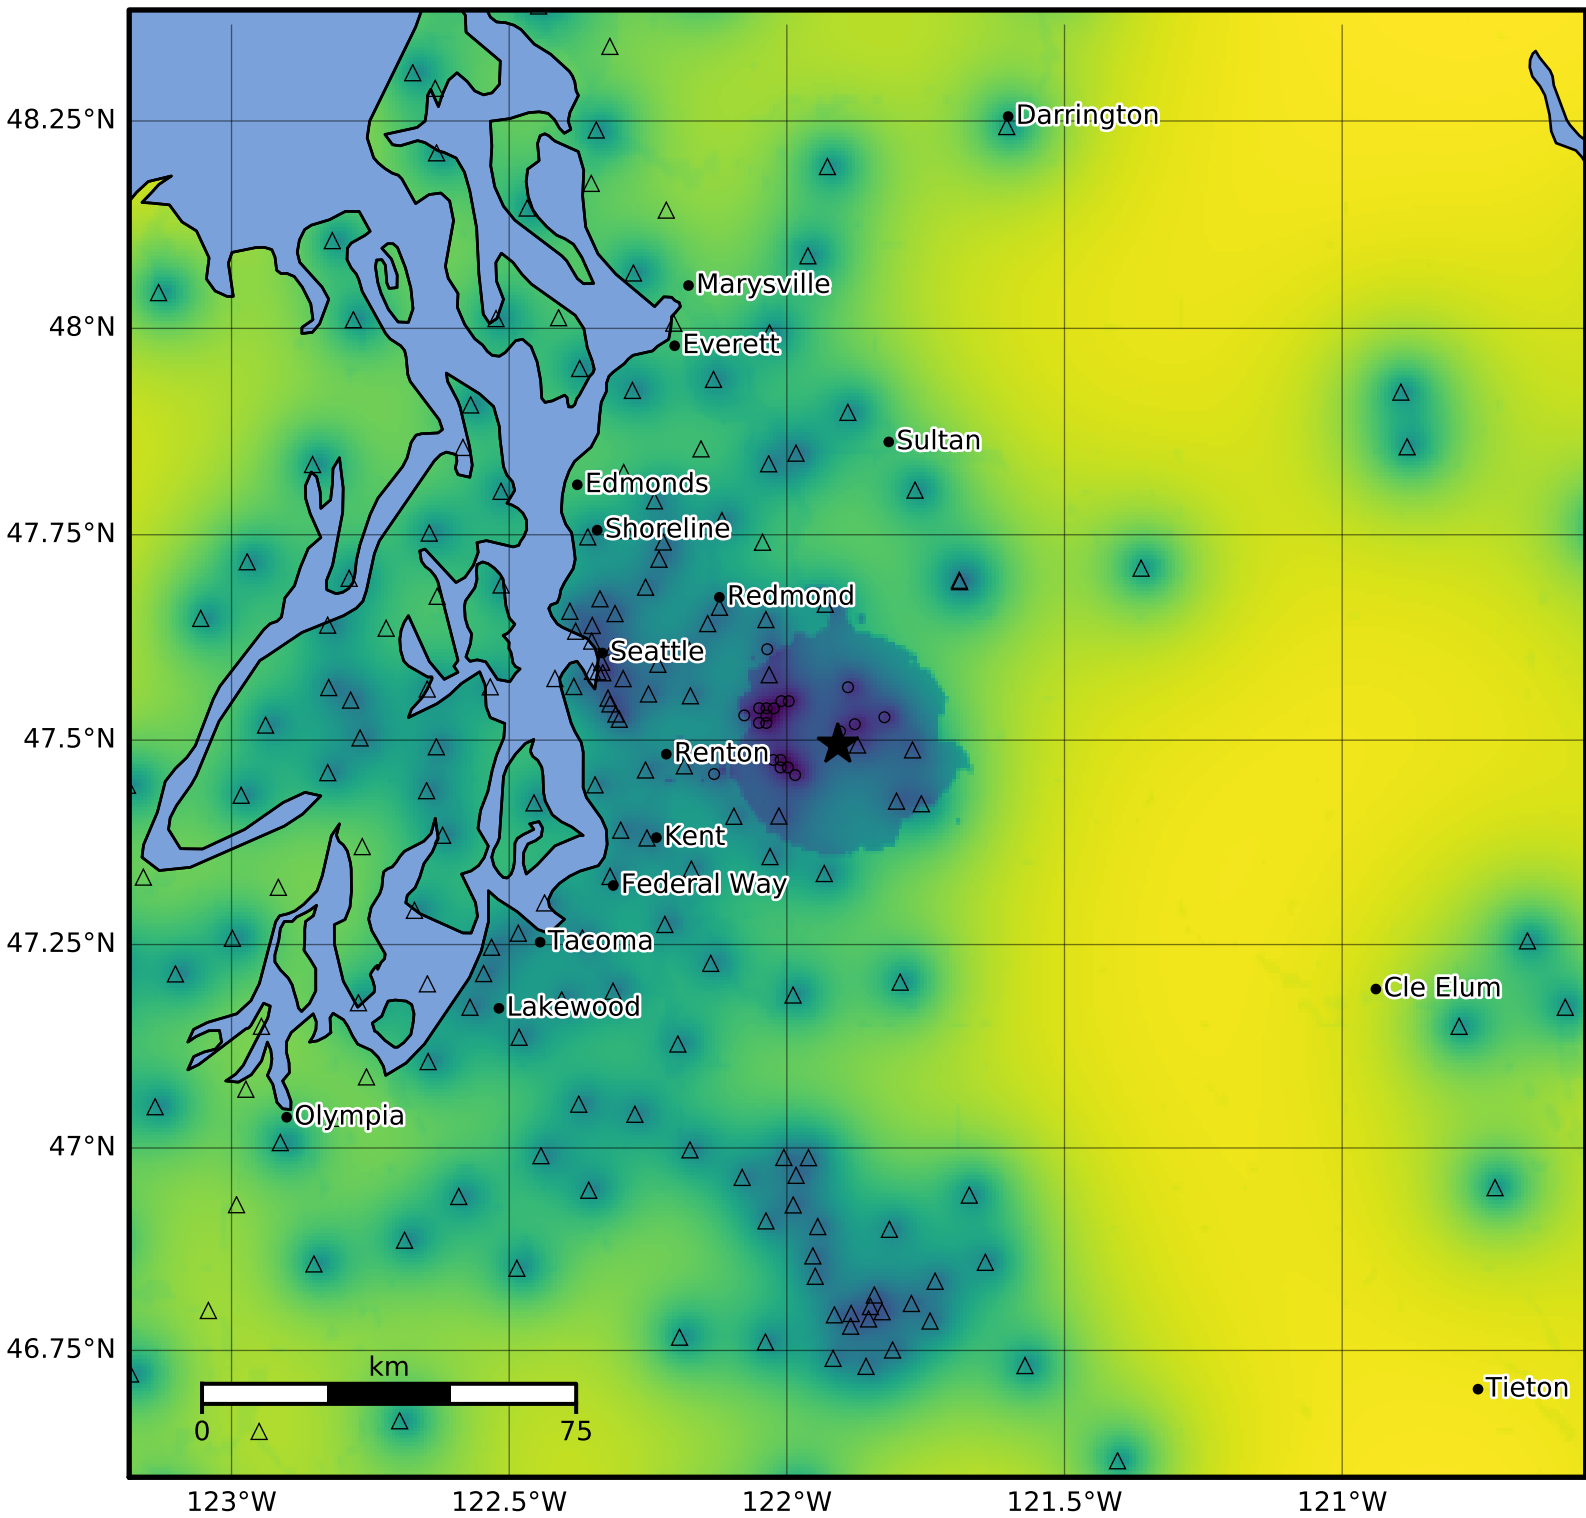

Macroseismic Intensity Map PNSN
Uncertainty ShakeMap: 8.2 km (5.1 mi) SSW from Fall City, WA
Mar 07, 2024 01:48:35 UTC M3.1 N47.49 W121.91 Depth: 12.0km ID:uw61988126

Version 3: Processed 2024-03-07T19:51:08Z