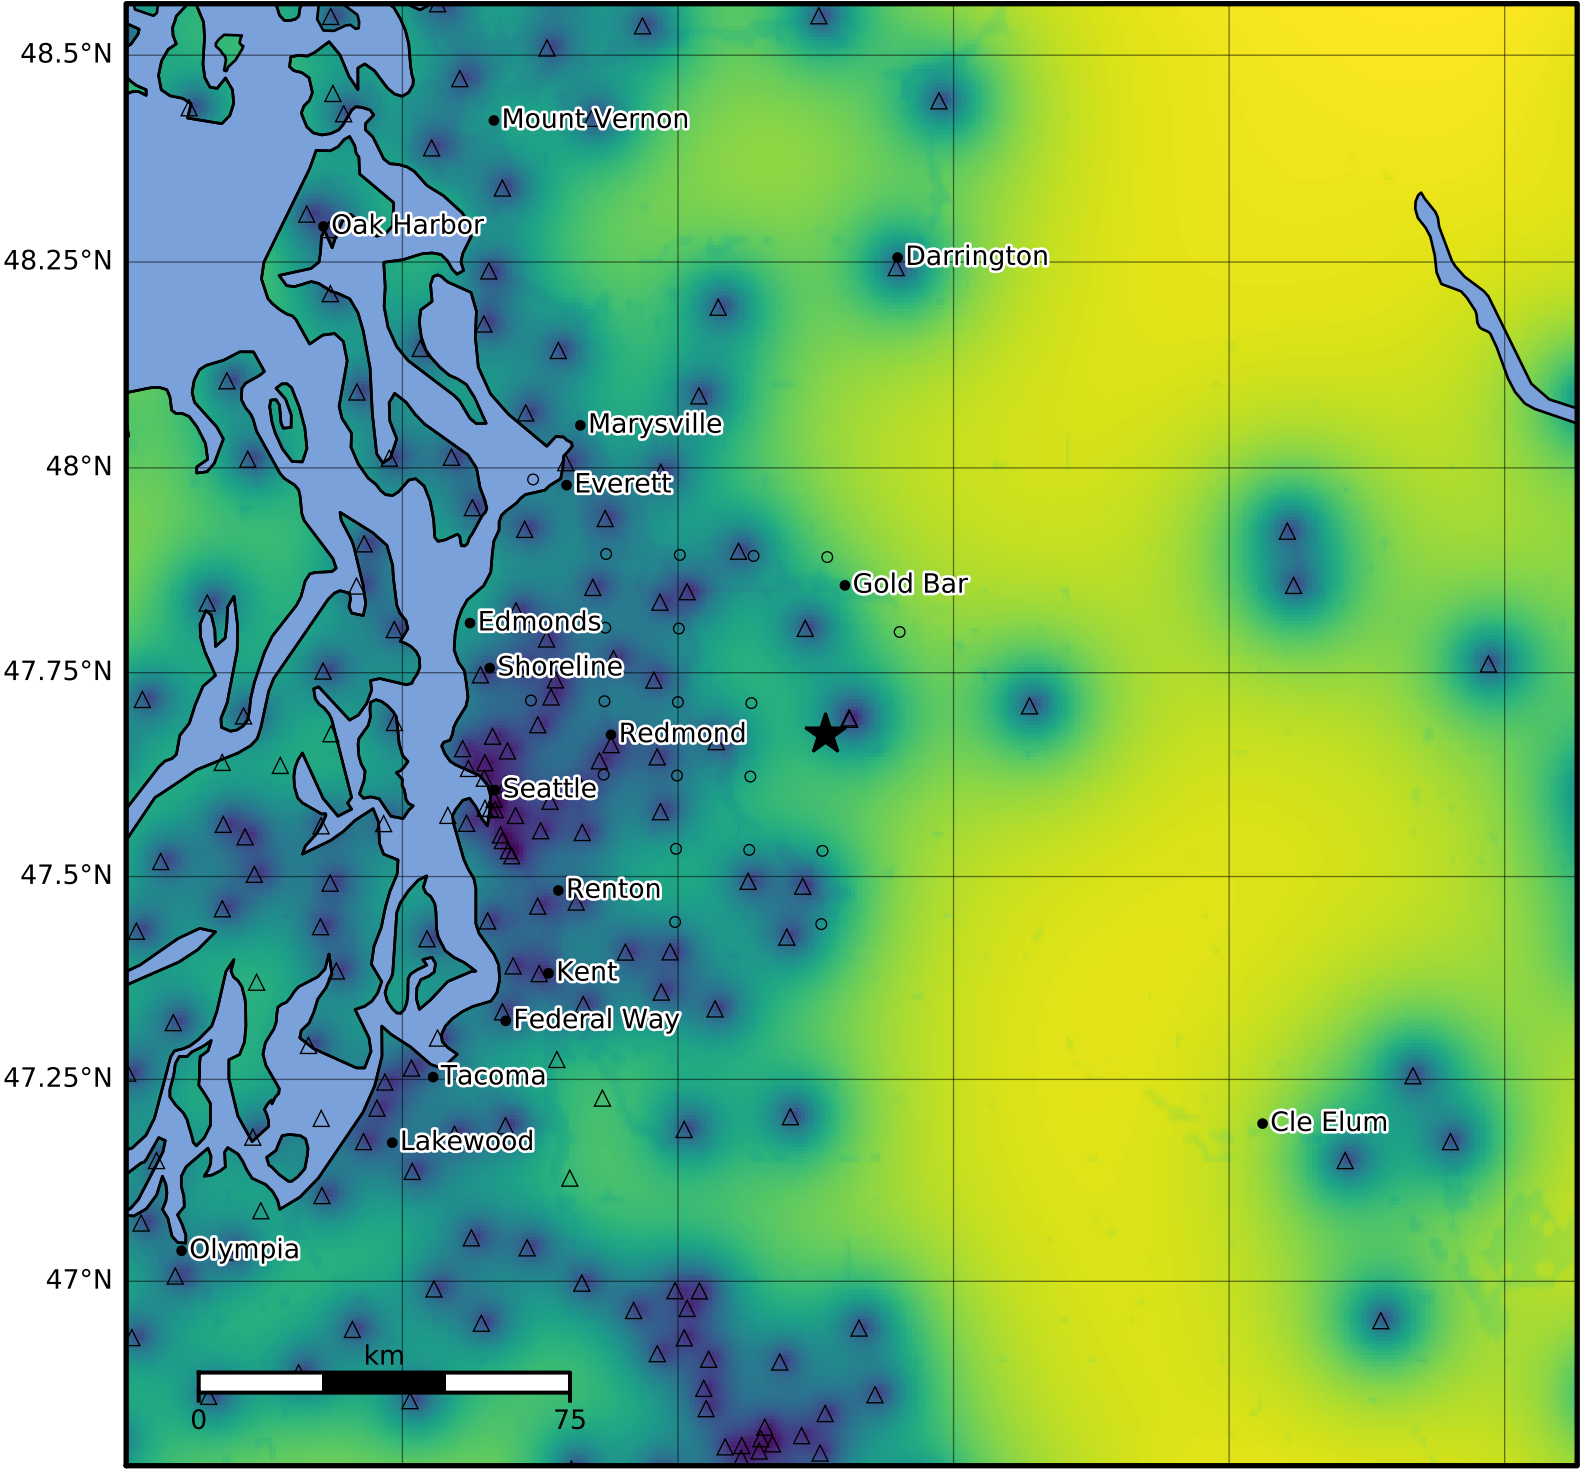

0.3 Second Peak Spectral Acceleration Map PNSN
Uncertainty ShakeMap: 14.0 km (8.7 mi) E from Carnation, WA
Feb 22, 2024 13:02:49 UTC M3.4 N47.67 W121.73 Depth: 18.6km ID:uw61984016

Version 3: Processed 2024-02-22T18:49:58Z