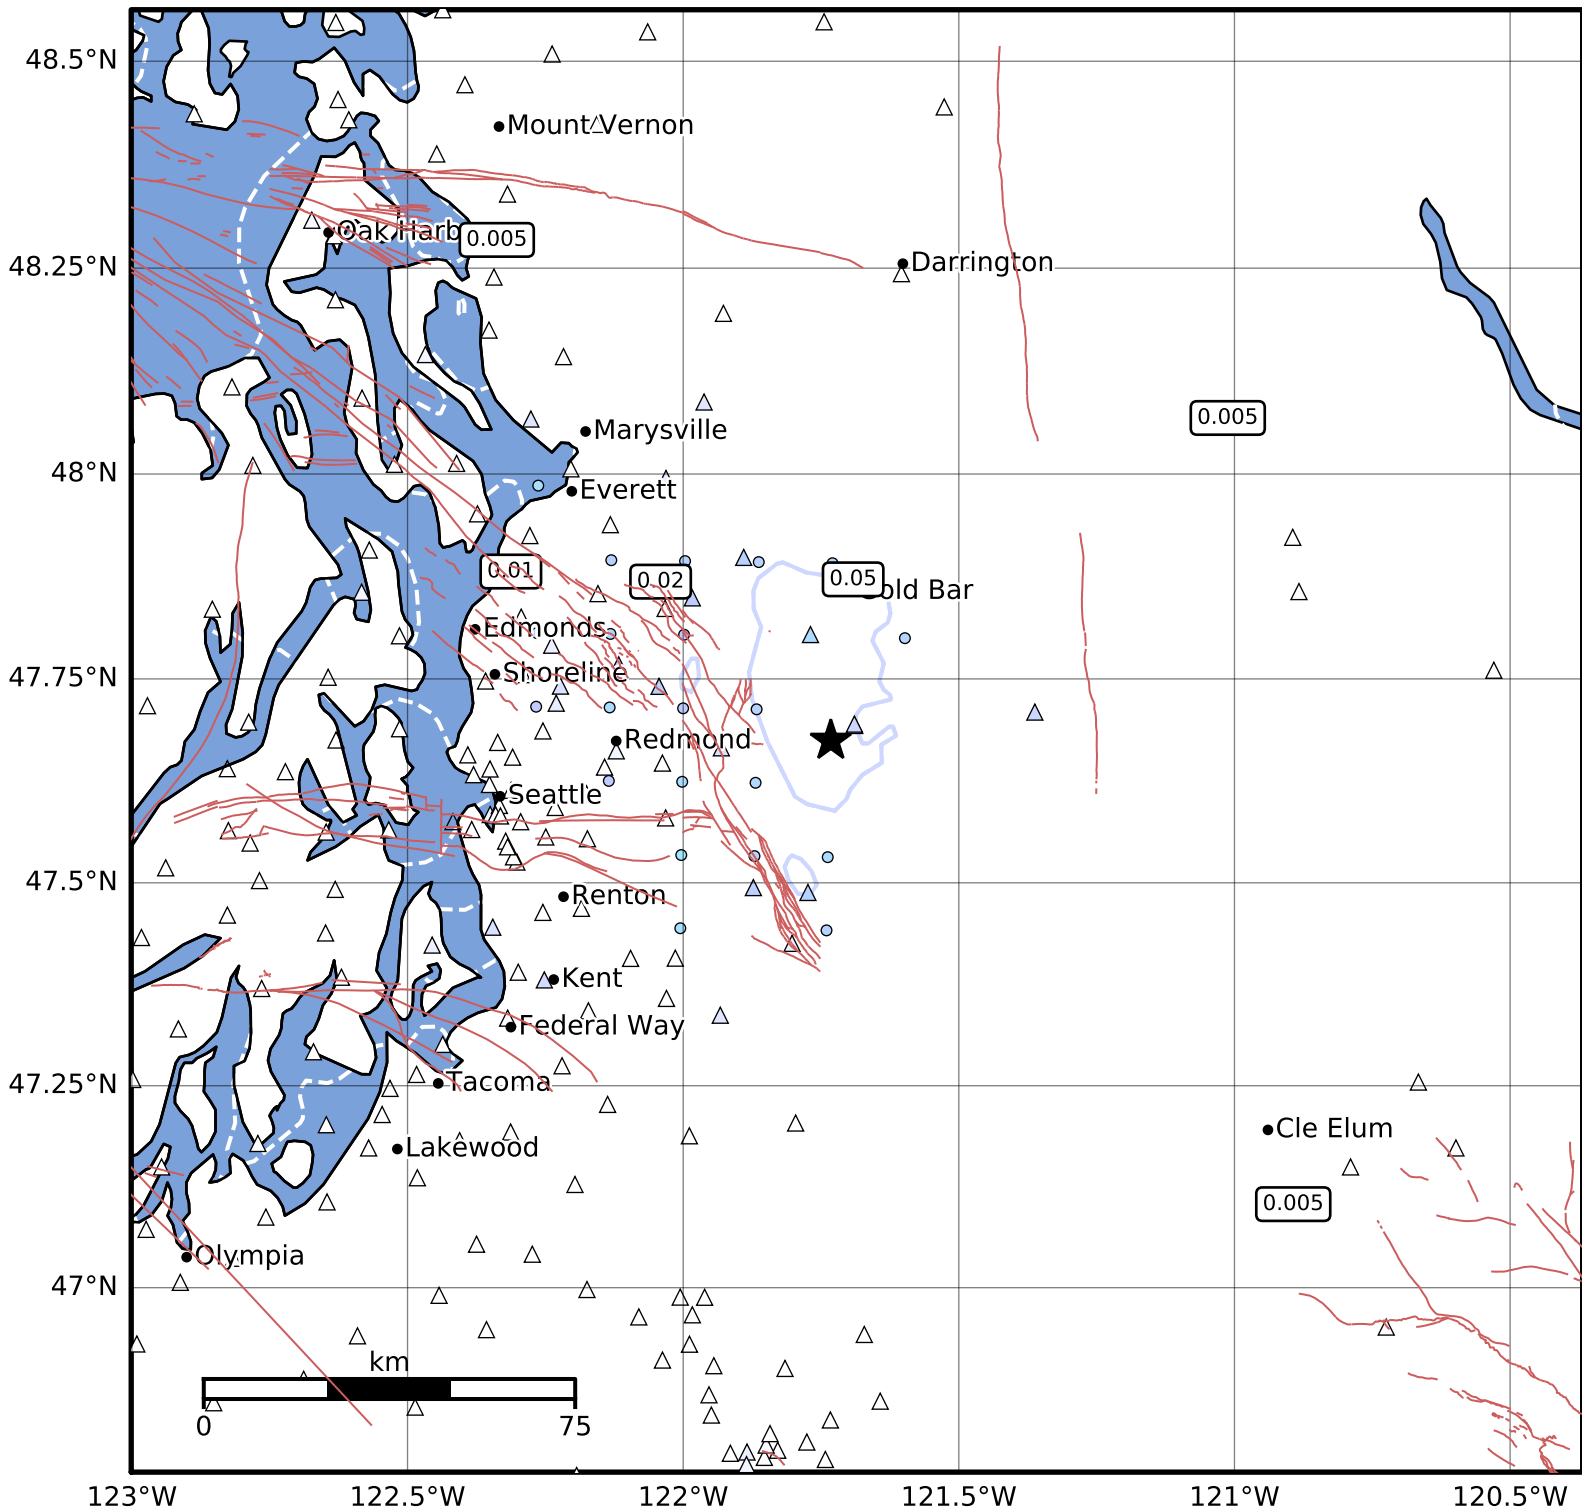

Peak Ground Velocity Map PNSN
 ShakeMap: 14.0 km (8.7 mi) E from Carnation, WA
 Feb 22, 2024 13:02:49 UTC M3.4 N47.67 W121.73 Depth: 18.6km ID:uw61984016

PGV (cm/s)	0.1	0.2	0.5	1	2	5	10	20	50	100	200
------------	-----	-----	-----	---	---	---	----	----	----	-----	-----

Scale based on Worden et al. (2012)

Version 3: Processed 2024-02-22T18:49:58Z

△ Seismic Instrument ○ Reported Intensity

★ Epicenter