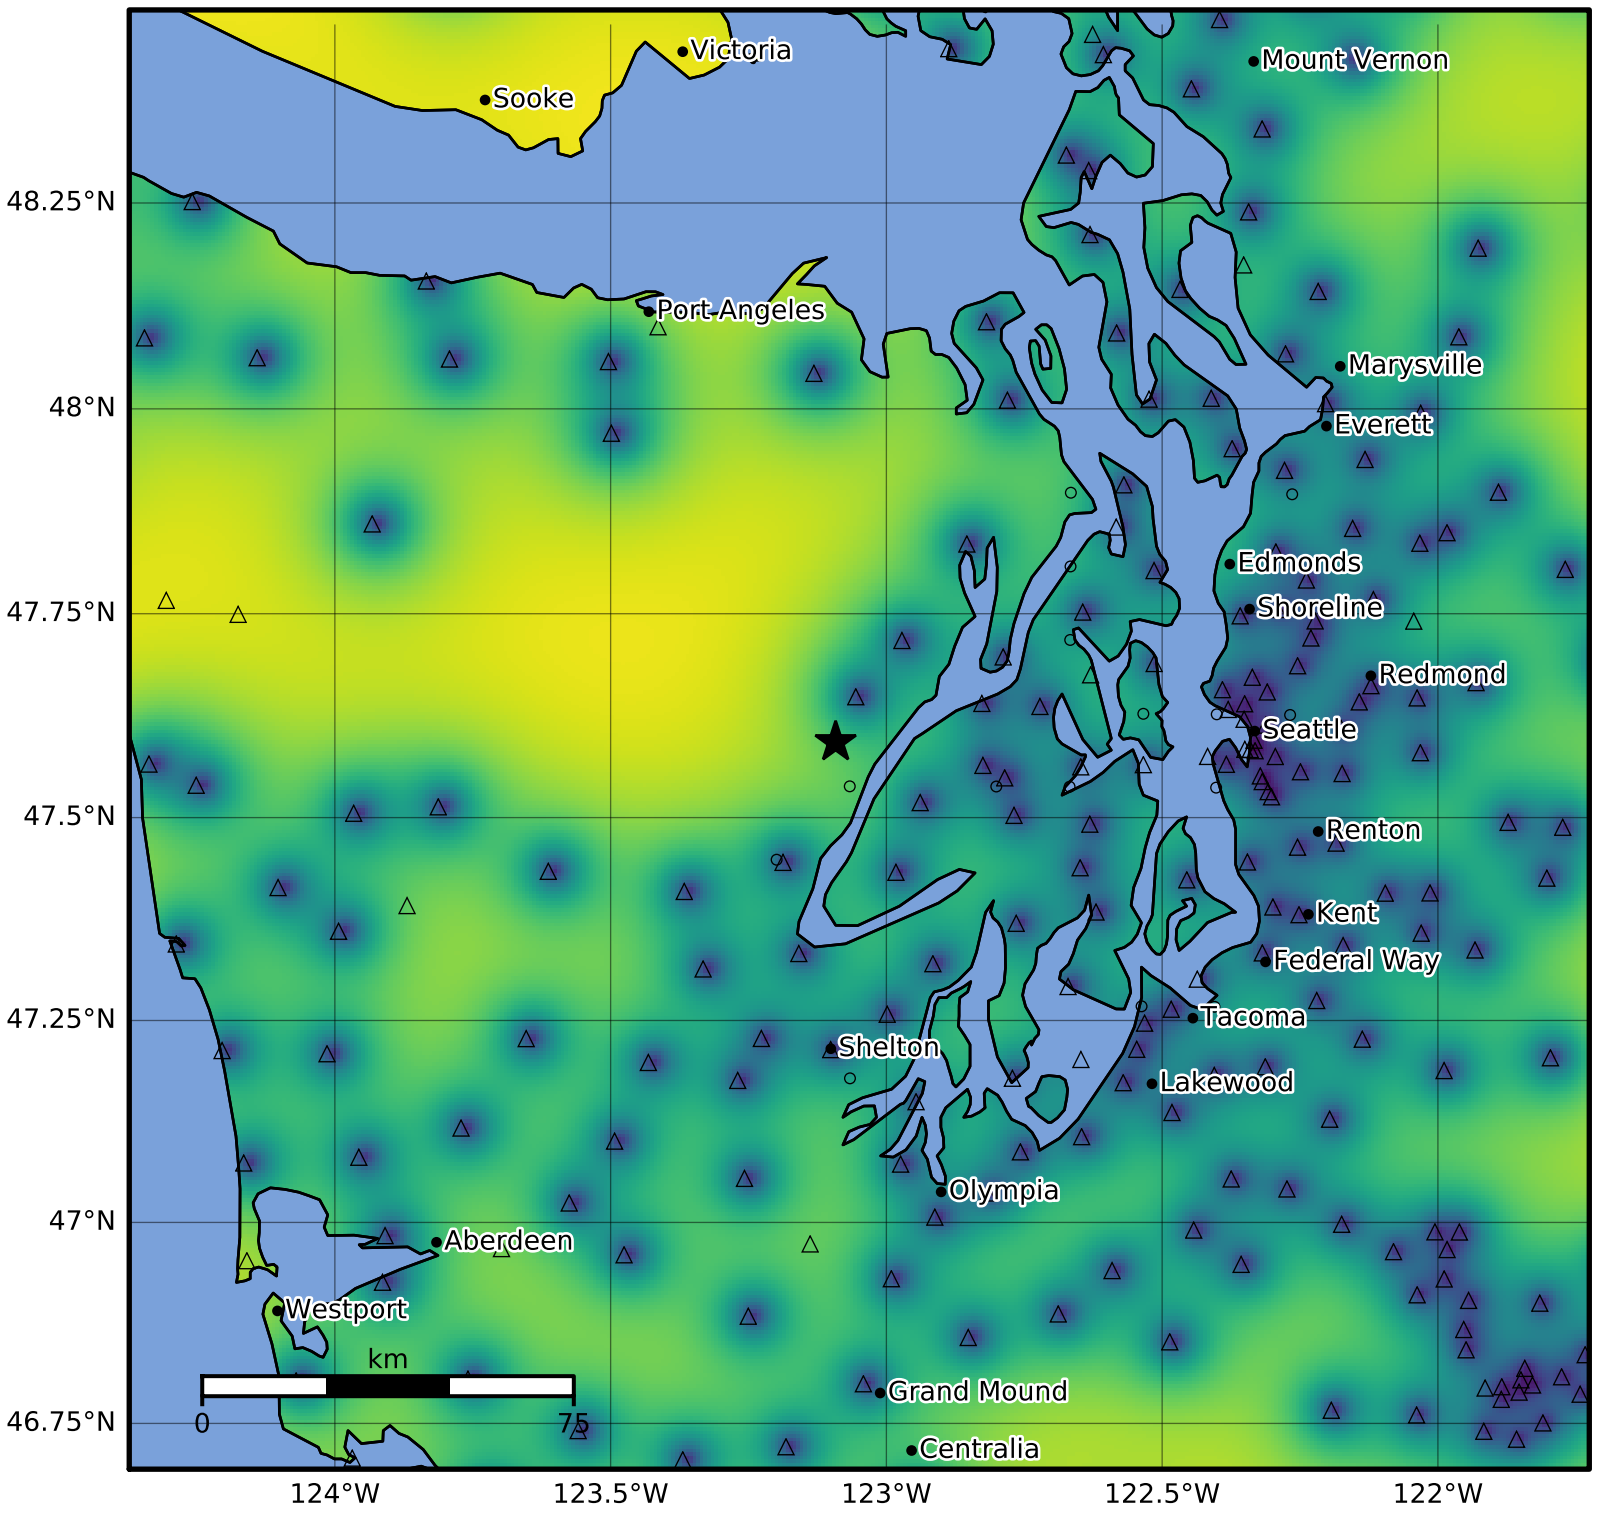

3.0 Second Peak Spectral Acceleration Map PNSN
Uncertainty ShakeMap: 34.9 km (21.7 mi) WNW from Bremerton, WA
Feb 16, 2024 16:30:18 UTC M3.4 N47.59 W123.09 Depth: 50.5km ID:uw61983351

Version 4: Processed 2024-02-20T22:43:41Z