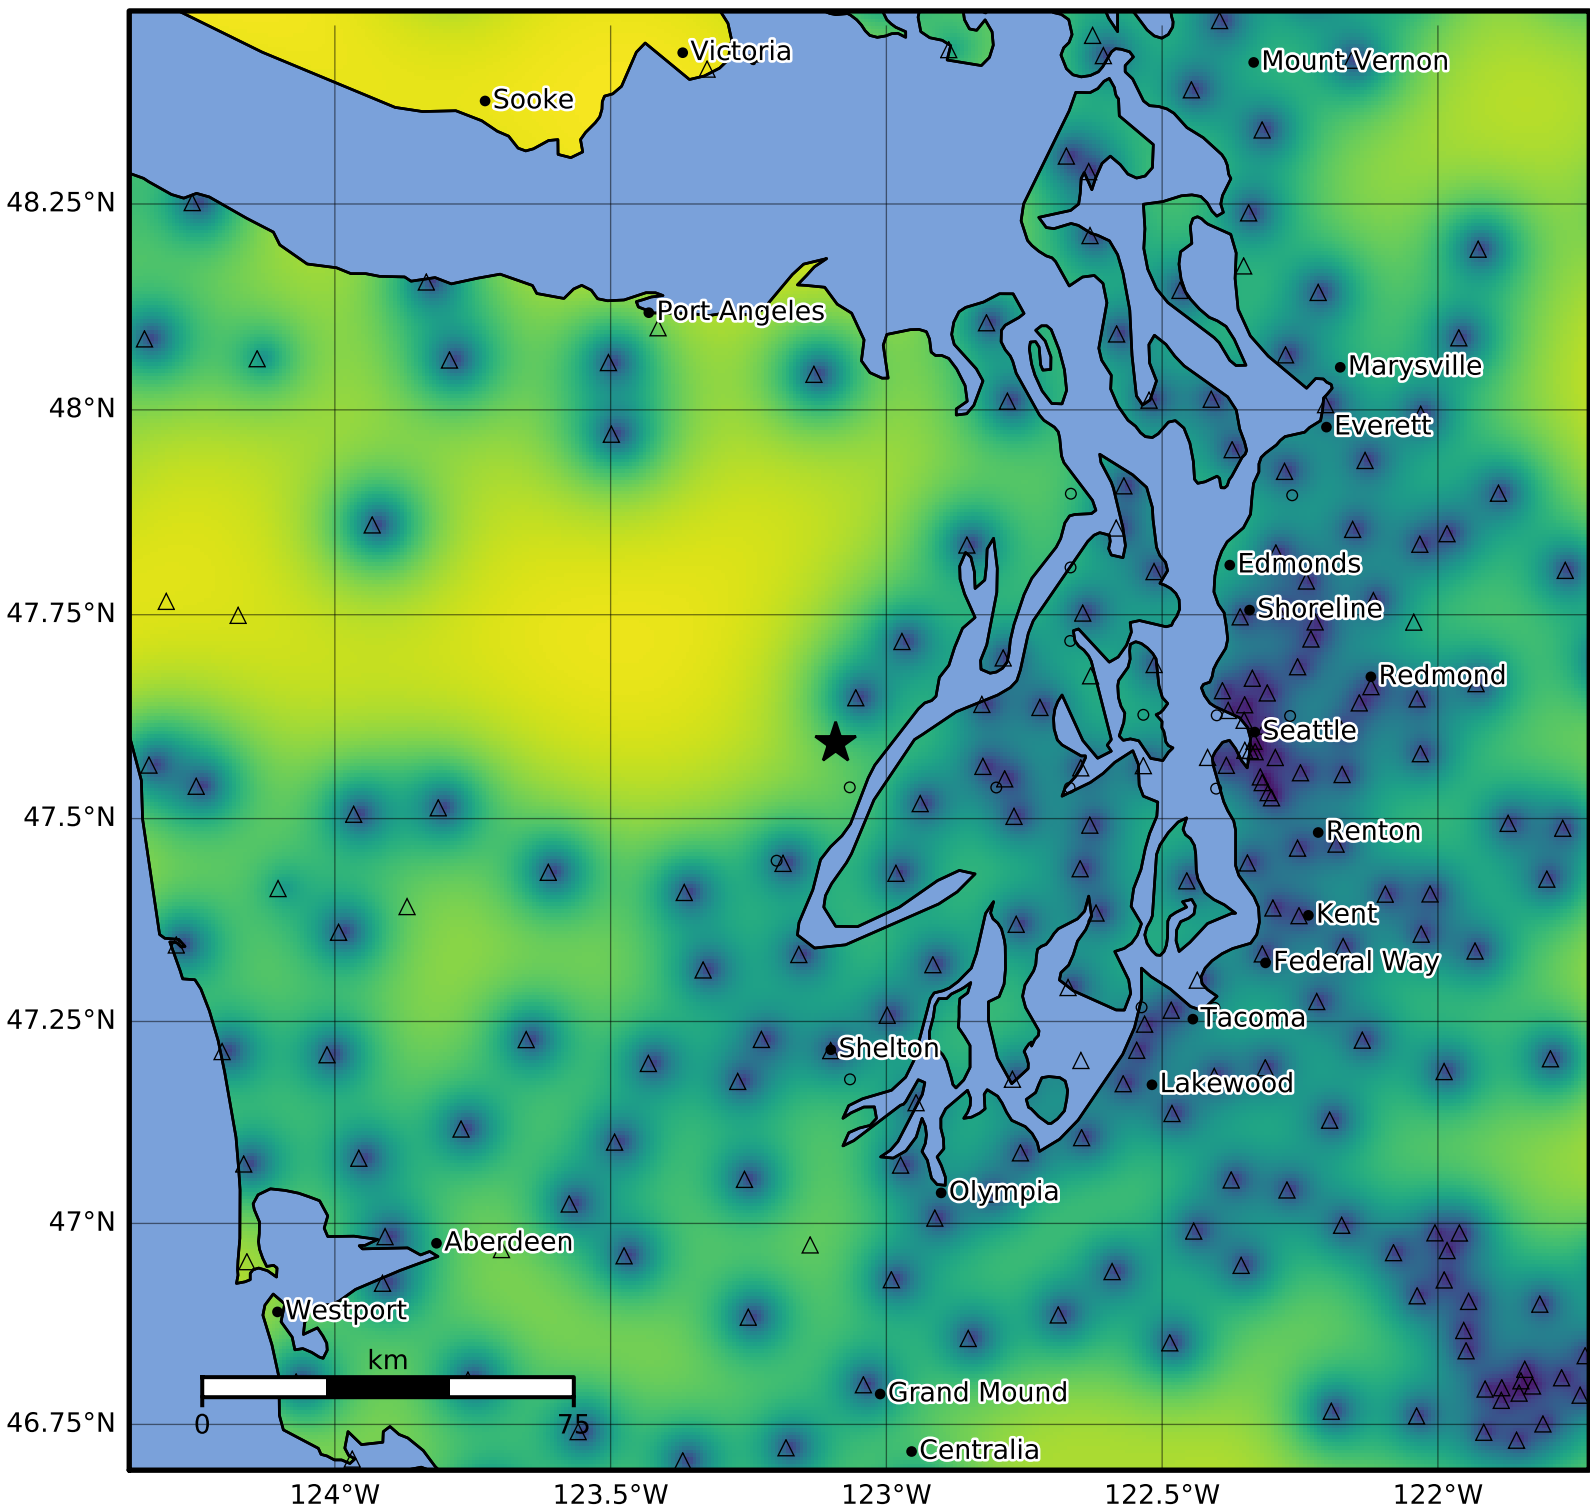

1.0 Second Peak Spectral Acceleration Map PNSN  
Uncertainty ShakeMap: 34.9 km ( 21.7 mi) WNW from Bremerton, WA  
Feb 16, 2024 16:30:18 UTC M3.4 N47.59 W123.09 Depth: 50.5km ID:uw61983351

Version 4: Processed 2024-02-20T22:43:41Z