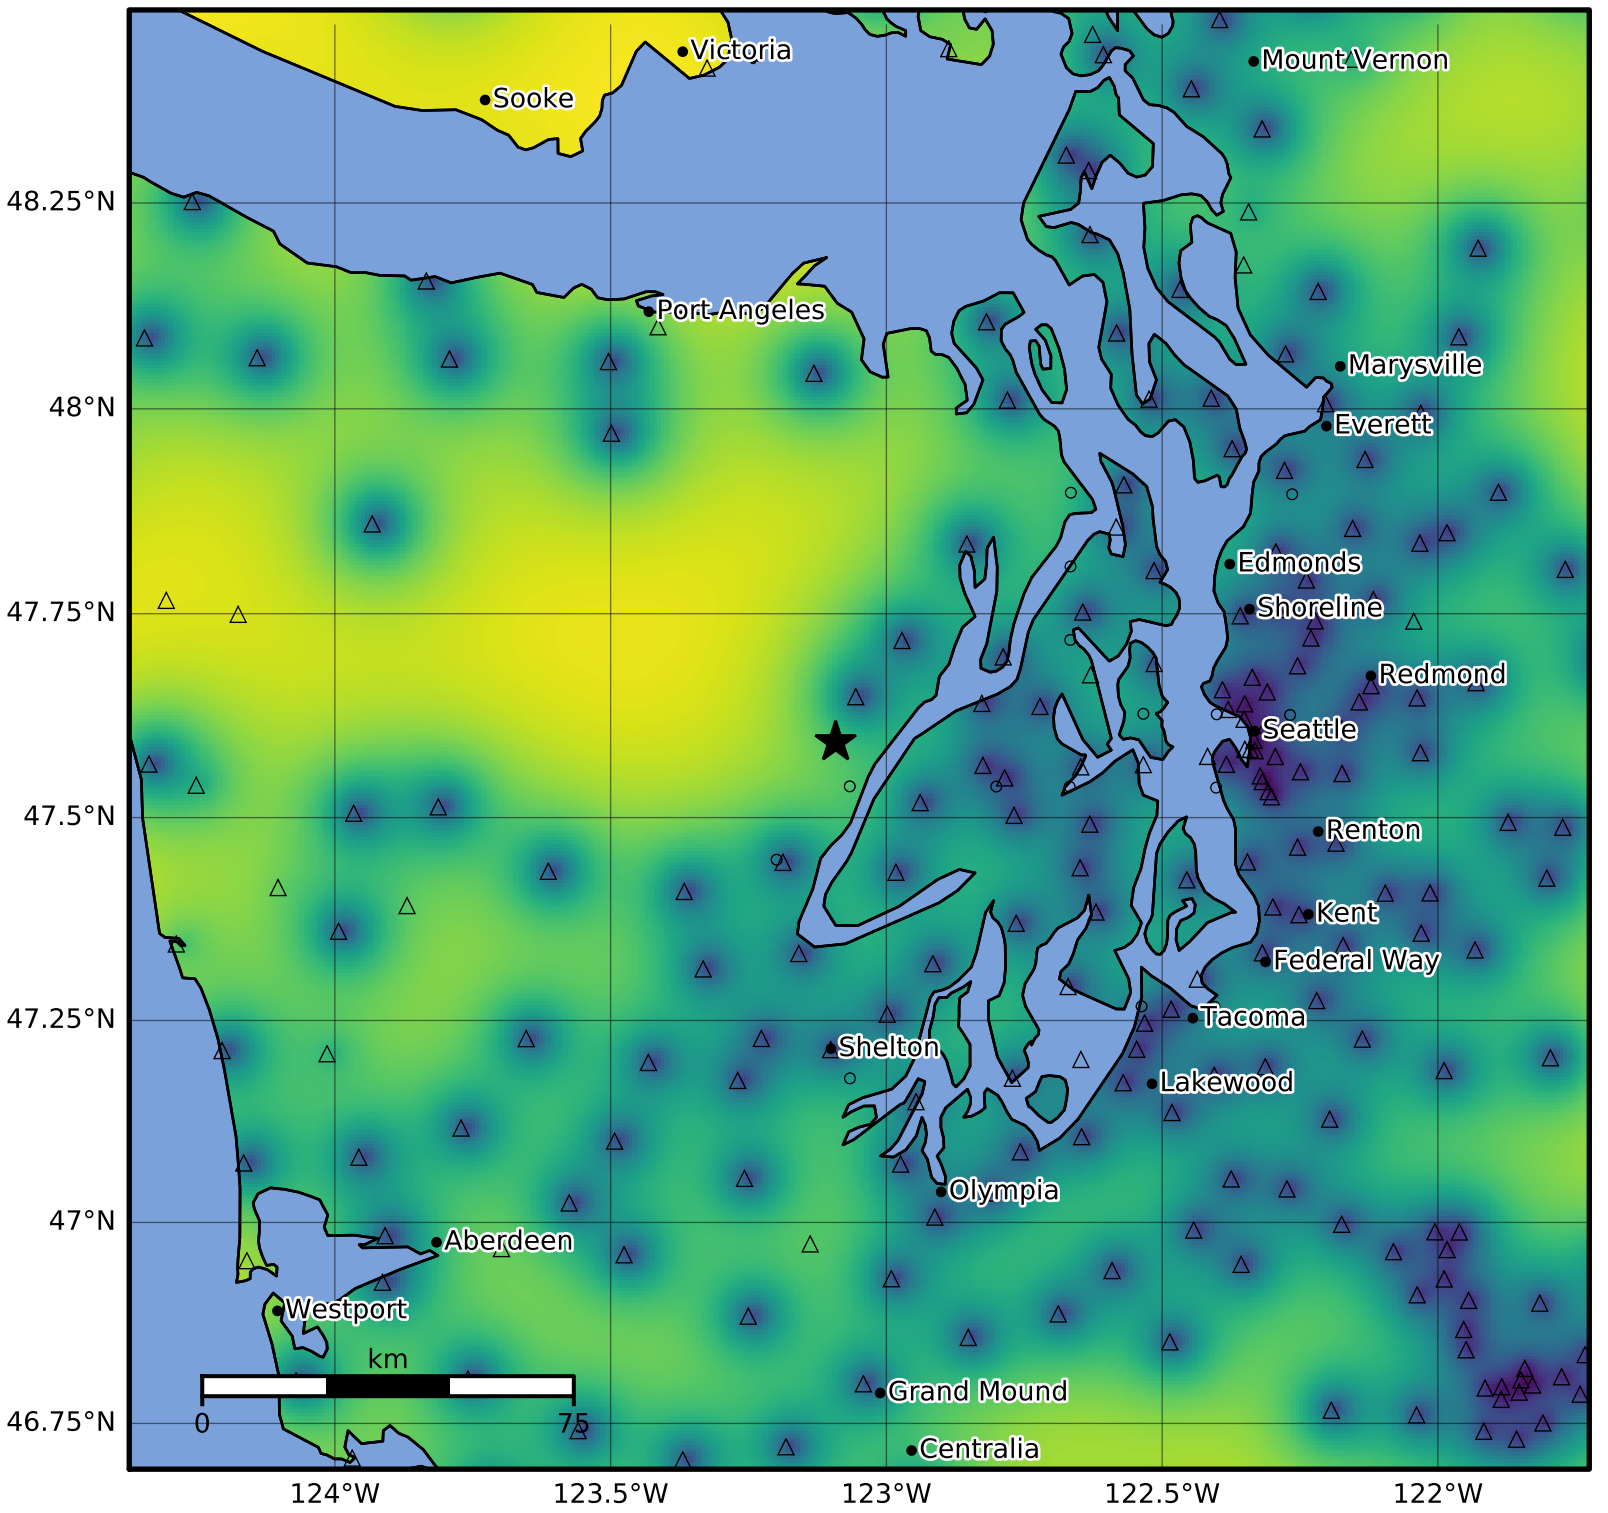

0.3 Second Peak Spectral Acceleration Map PNSN
Uncertainty ShakeMap: 34.9 km (21.7 mi) WNW from Bremerton, WA
Feb 16, 2024 16:30:18 UTC M3.4 N47.59 W123.09 Depth: 50.5km ID:uw61983351

Version 4: Processed 2024-02-20T22:43:41Z