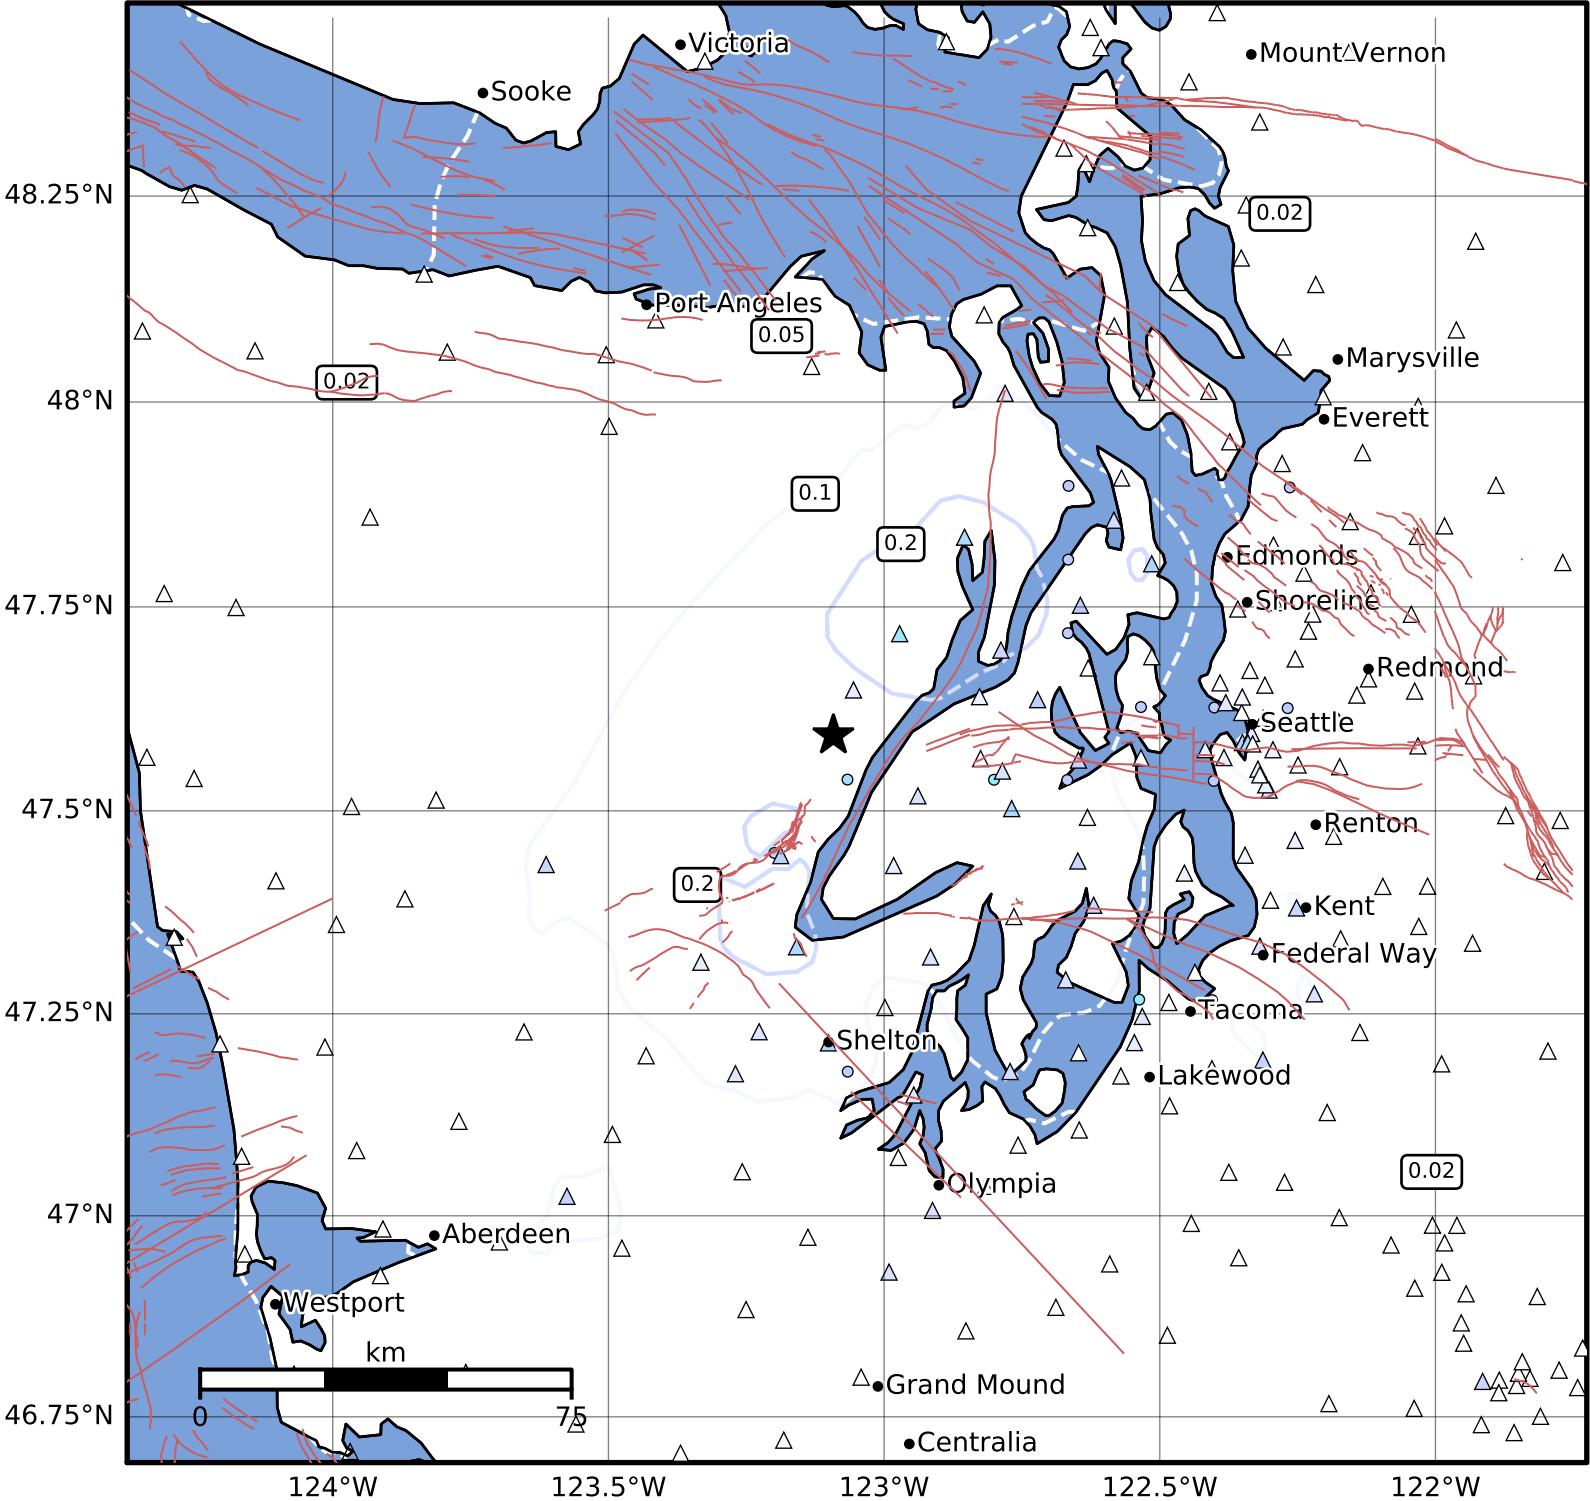

0.3 Second Peak Spectral Acceleration Map PNSN  
 ShakeMap: 34.9 km ( 21.7 mi) WNW from Bremerton, WA  
 Feb 16, 2024 16:30:18 UTC M3.4 N47.59 W123.09 Depth: 50.5km ID:uw61983351

SA(0.3) (%g)	0.1	0.2	0.5	1	2	5	10	20	50	100	200
--------------	-----	-----	-----	---	---	---	----	----	----	-----	-----

Scale based on Worden et al. (2012) Version 4: Processed 2024-02-20T22:43:41Z  
 △ Seismic Instrument    ○ Reported Intensity    ★ Epicenter