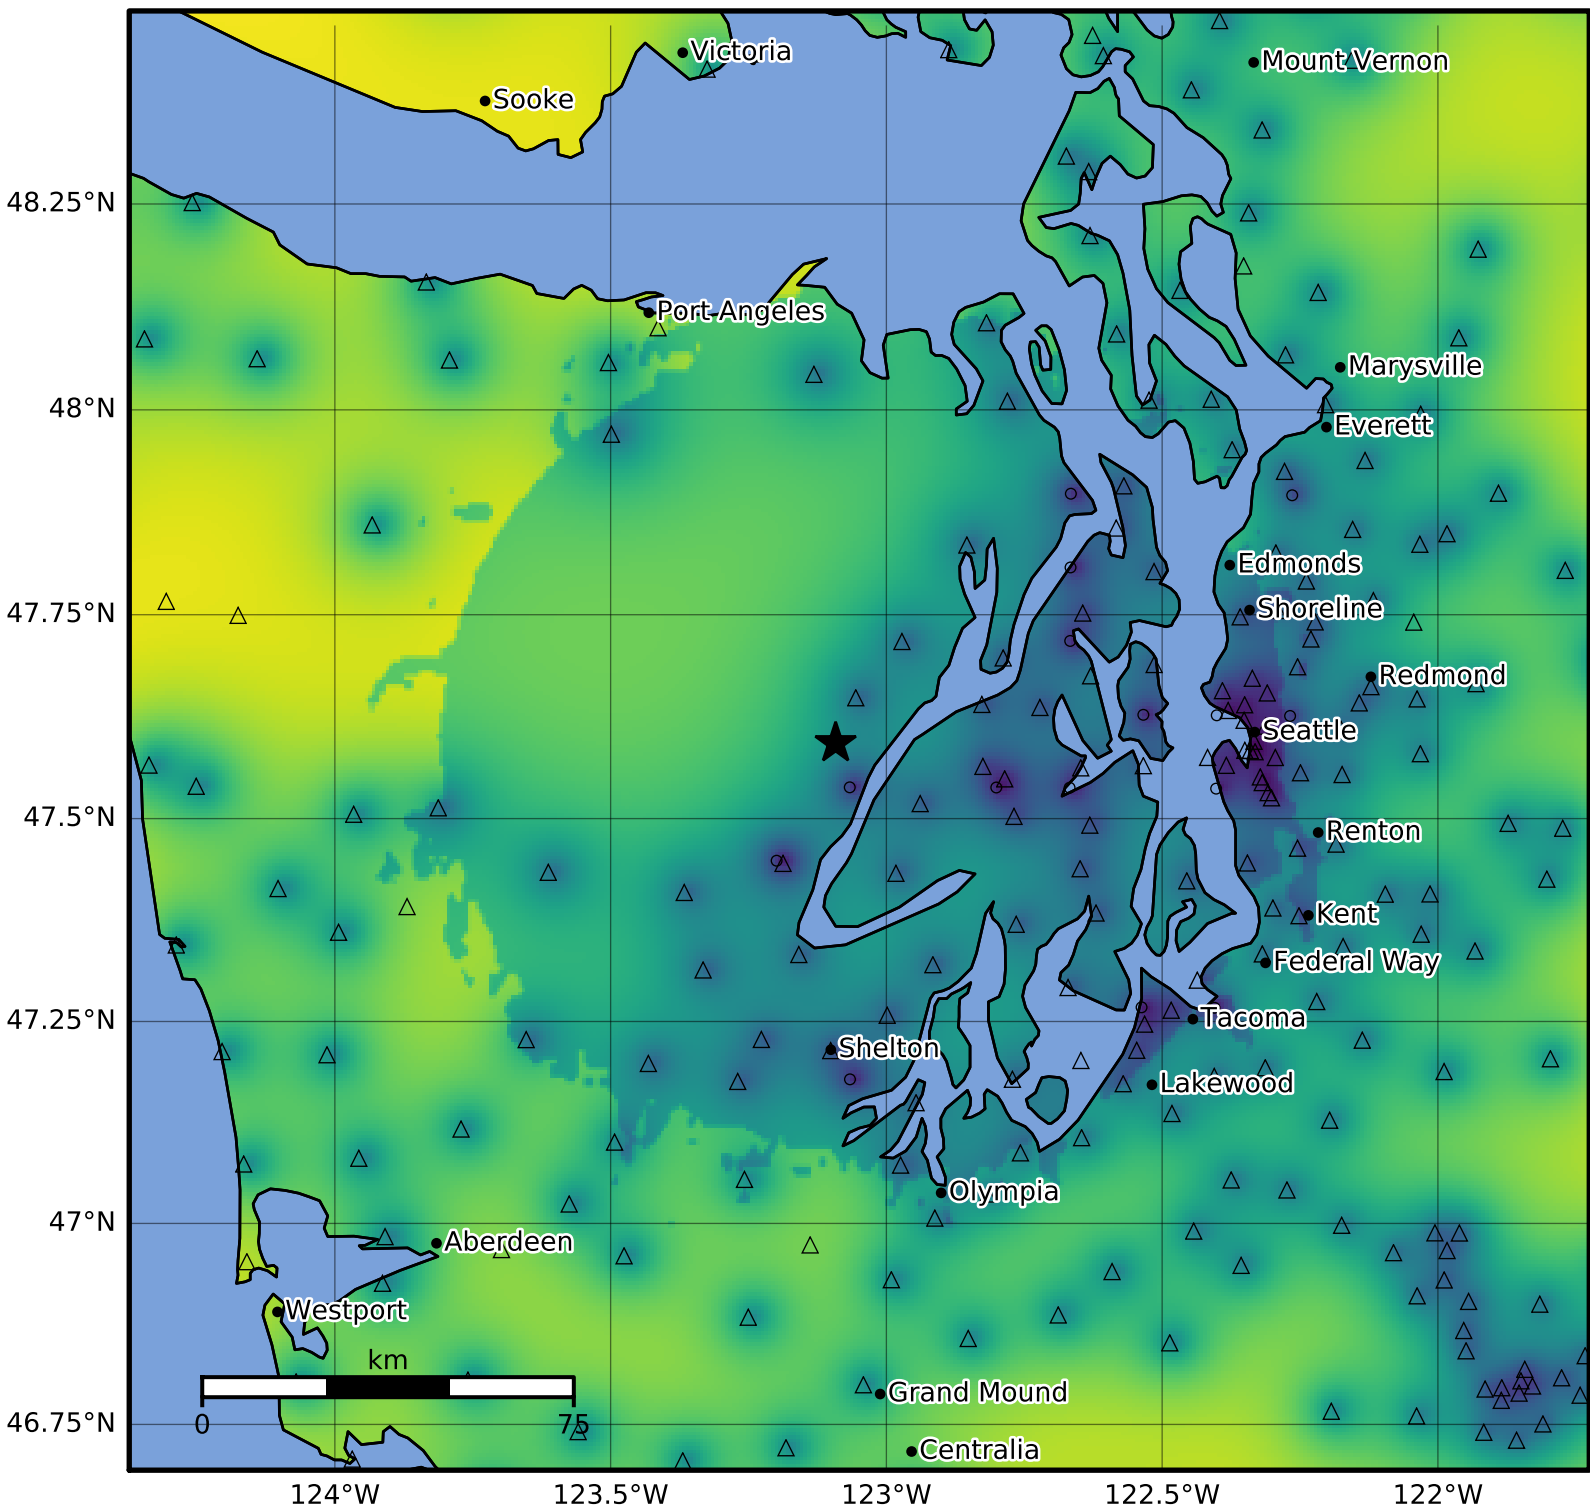

Macroseismic Intensity Map PNSN
Uncertainty ShakeMap: 34.9 km (21.7 mi) WNW from Bremerton, WA
Feb 16, 2024 16:30:18 UTC M3.4 N47.59 W123.09 Depth: 50.5km ID:uw61983351

Version 4: Processed 2024-02-20T22:43:41Z