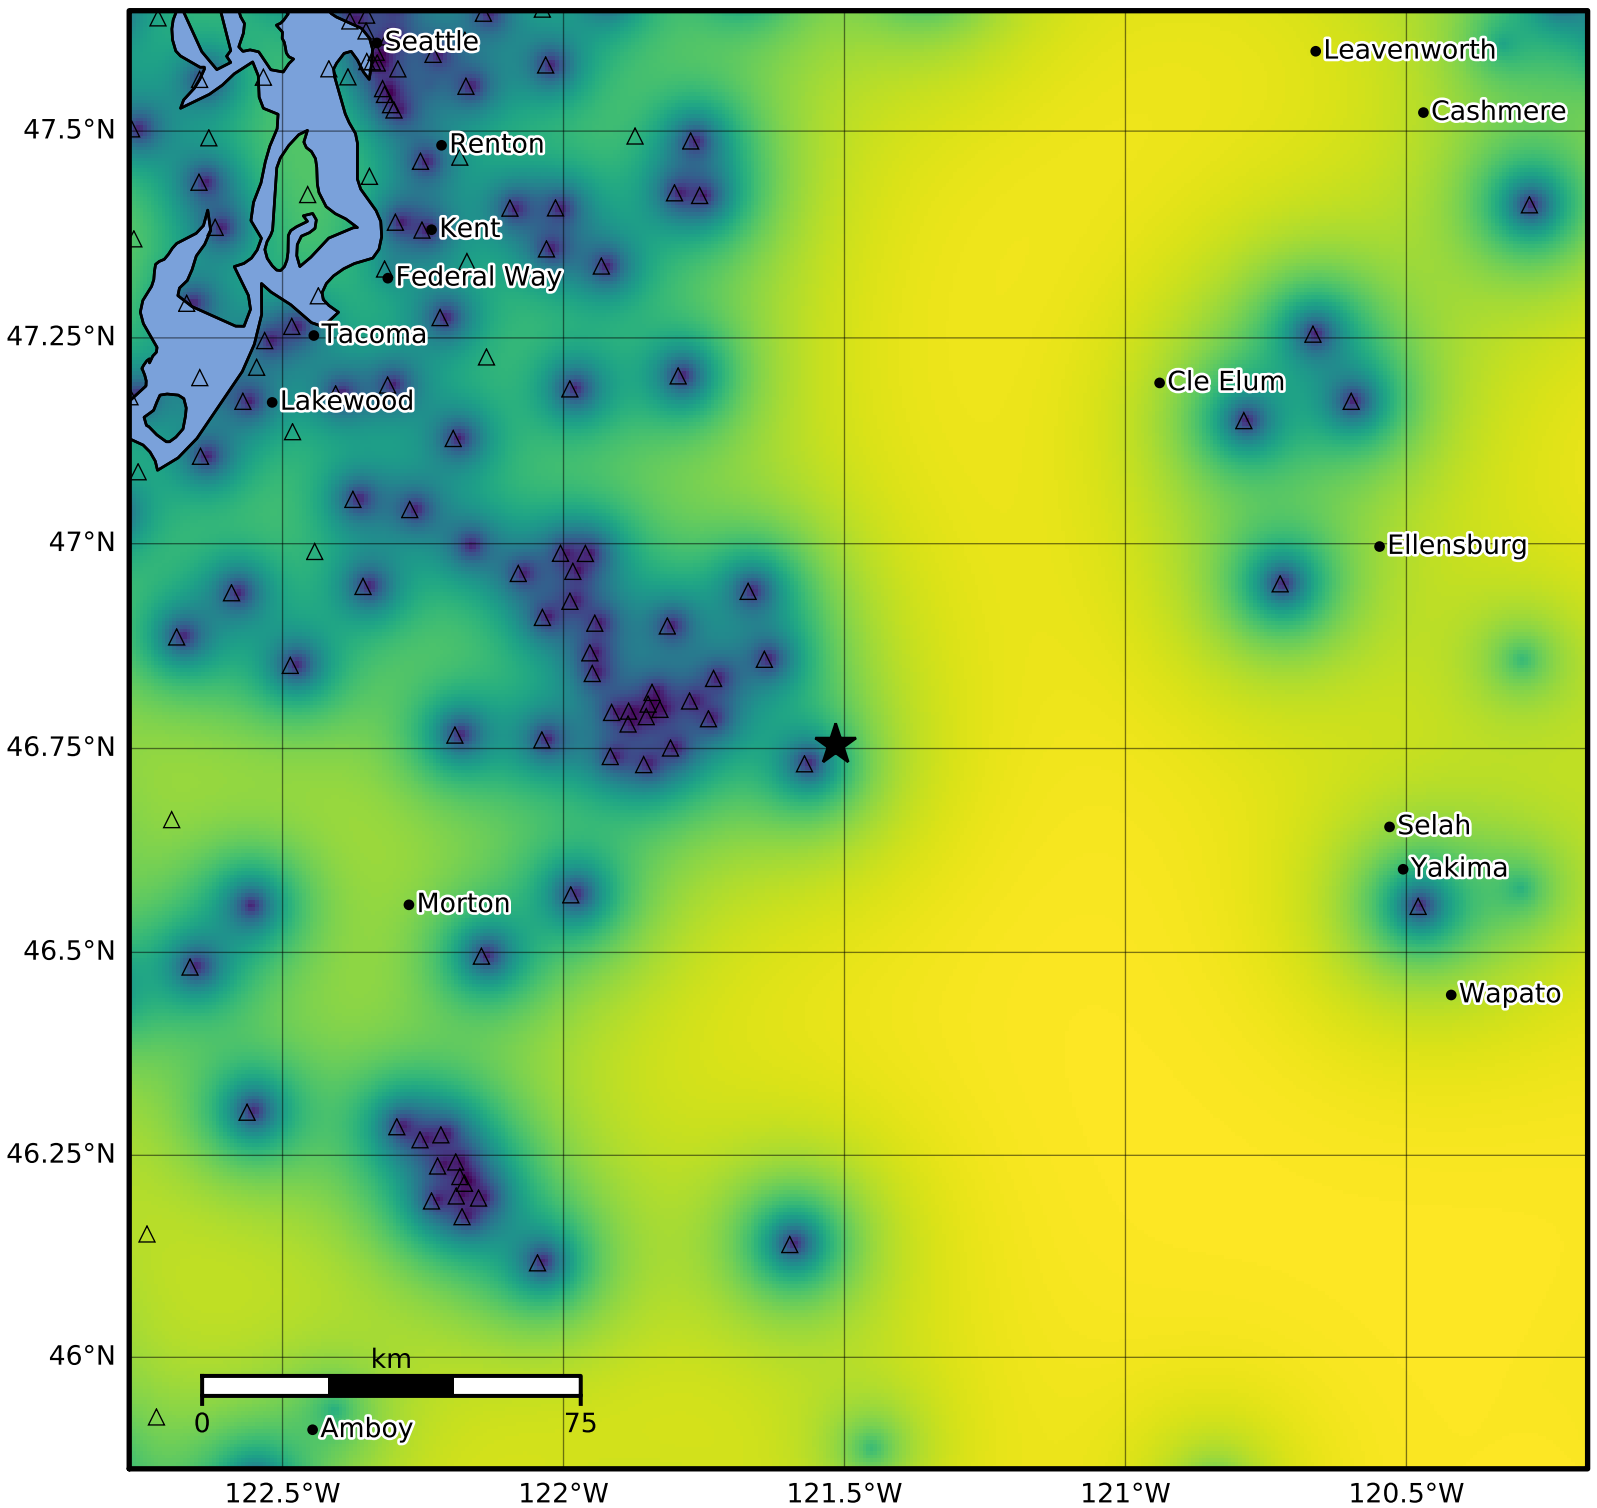

3.0 Second Peak Spectral Acceleration Map PNSN  
Uncertainty ShakeMap: 71.8 km ( 44.6 mi) SSW from Hyak, WA  
Feb 07, 2024 19:11:29 UTC M3.0 N46.75 W121.52 Depth: 4.6km ID:uw61982146

Version 2: Processed 2024-02-07T21:12:43Z