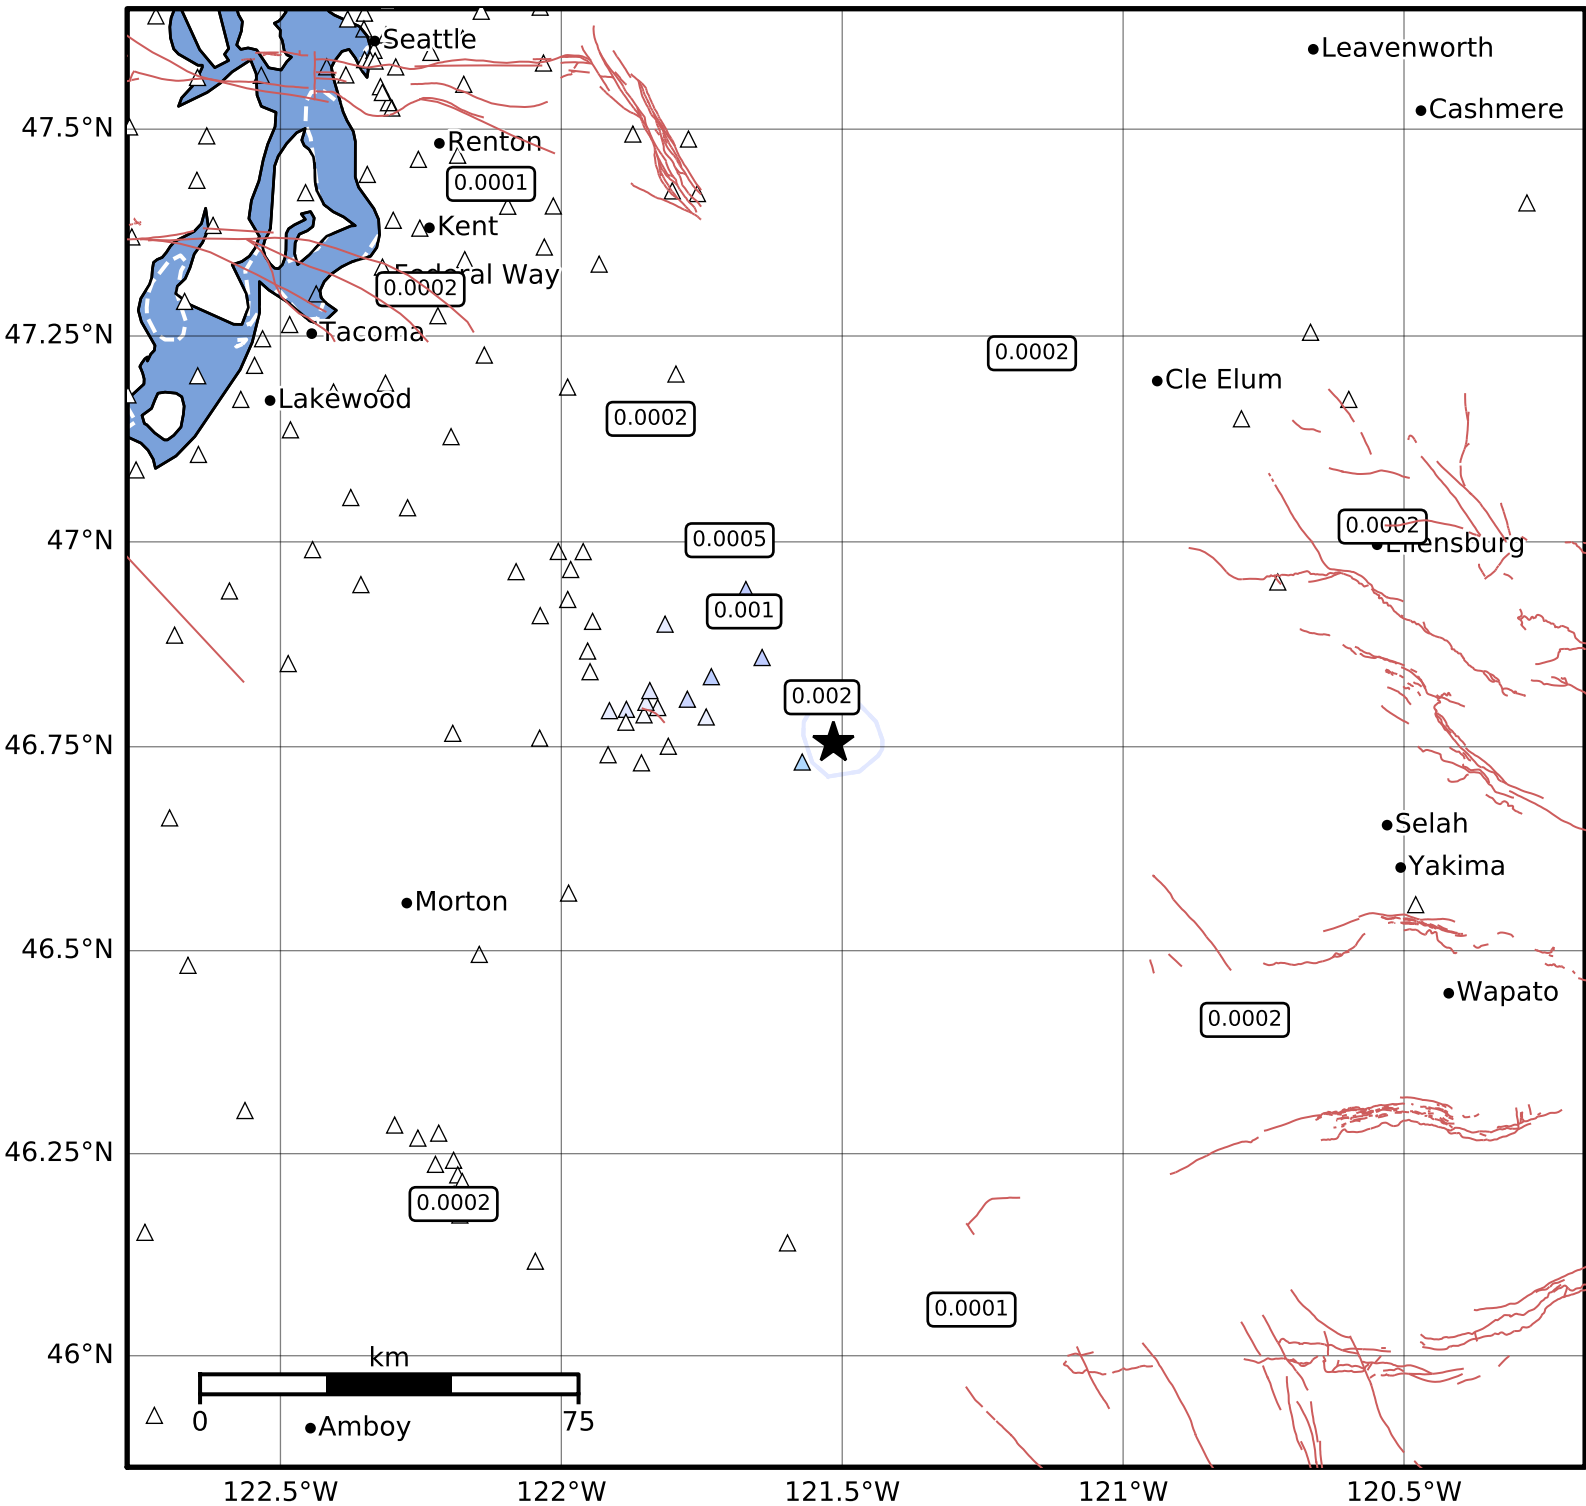

3.0 Second Peak Spectral Acceleration Map PNSN  
 ShakeMap: 71.8 km ( 44.6 mi) SSW from Hyak, WA  
 Feb 07, 2024 19:11:29 UTC M3.0 N46.75 W121.52 Depth: 4.6km ID:uw61982146

SA(3.0) (%g)	0.1	0.2	0.5	1	2	5	10	20	50
--------------	-----	-----	-----	---	---	---	----	----	----

Scale based on Worden et al. (2012)

Version 2: Processed 2024-02-07T21:12:43Z

△ Seismic Instrument ○ Reported Intensity

★ Epicenter