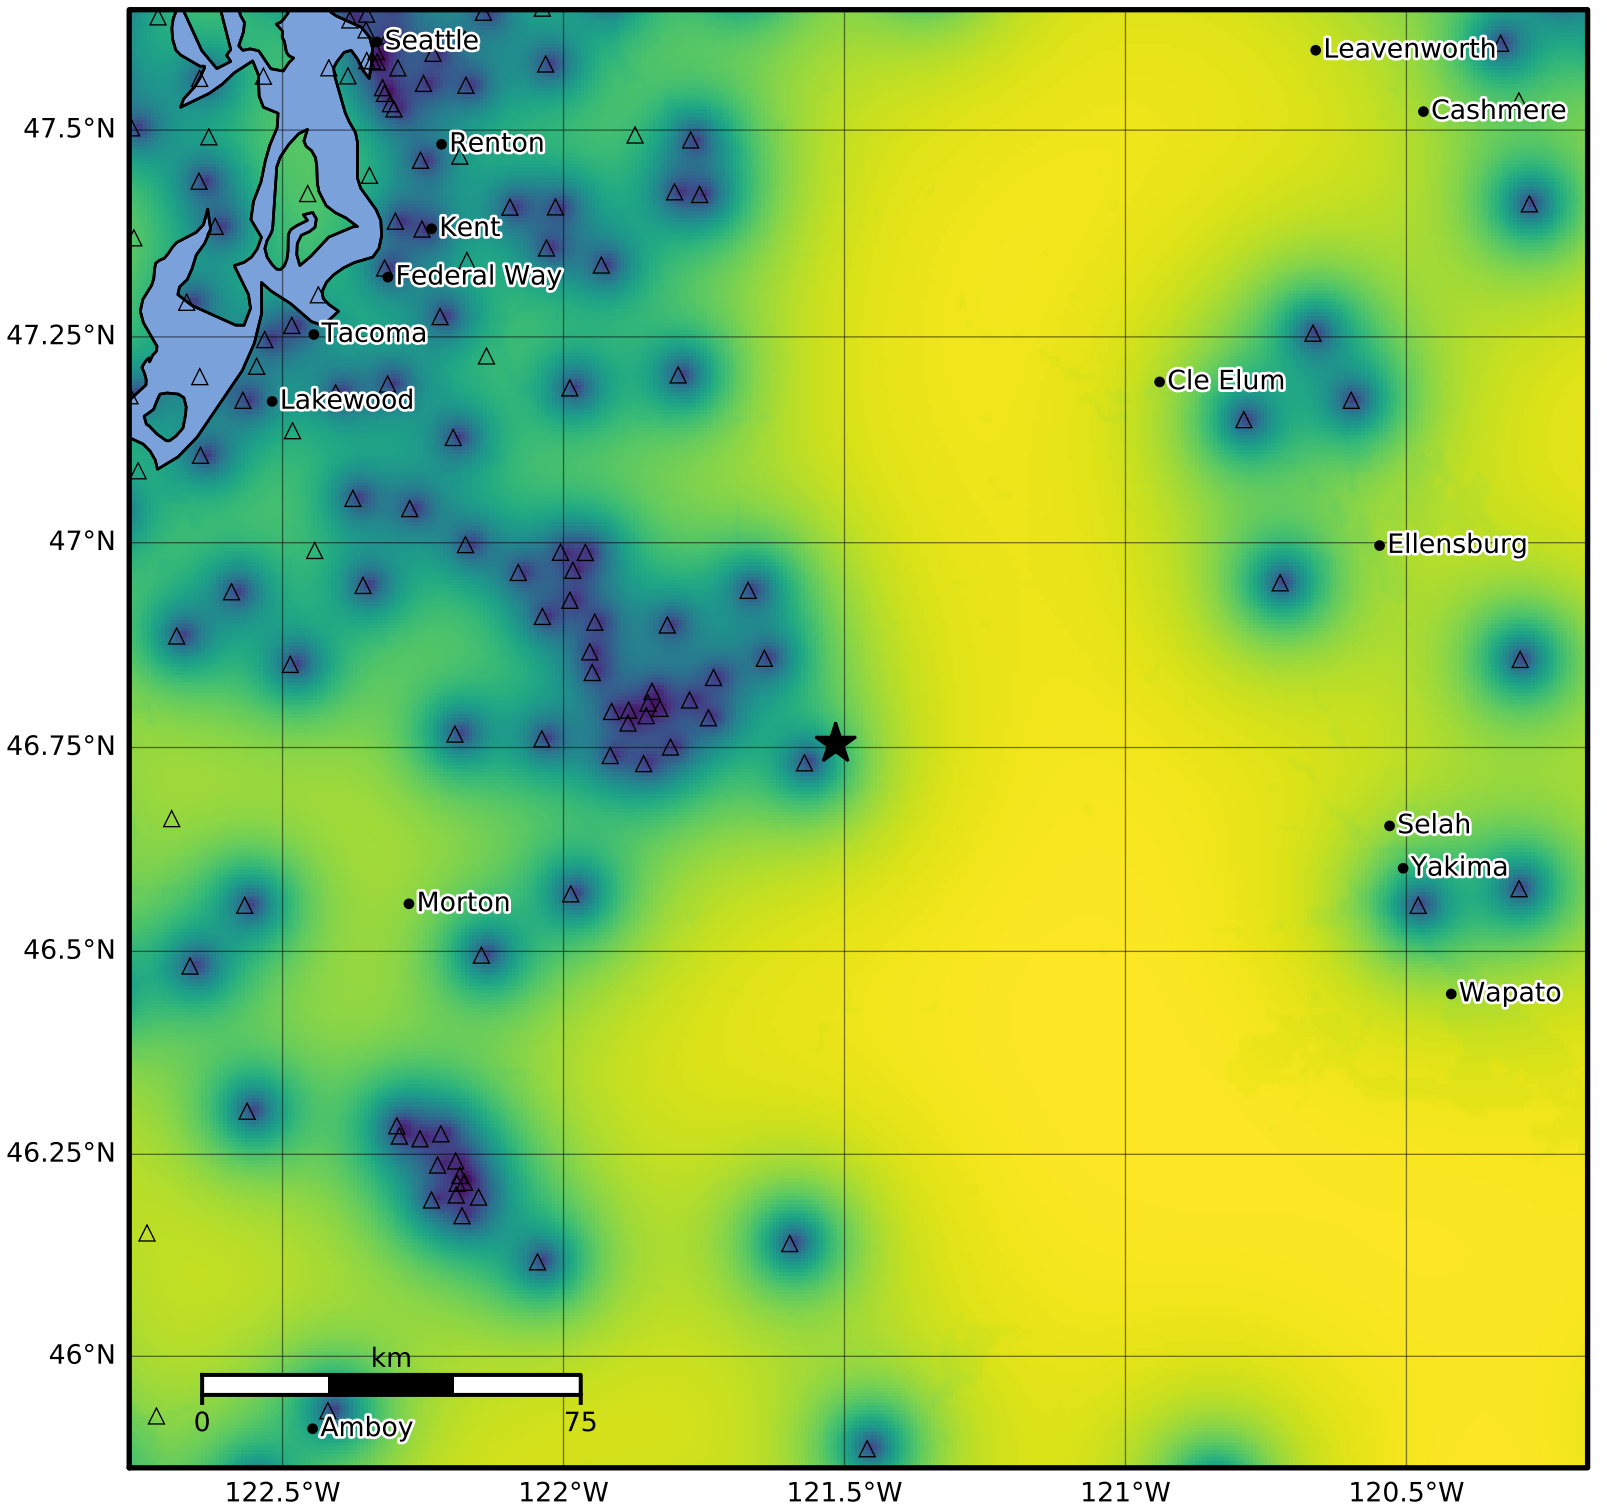

1.0 Second Peak Spectral Acceleration Map PNSN
Uncertainty ShakeMap: 71.8 km (44.6 mi) SSW from Hyak, WA
Feb 07, 2024 19:11:29 UTC M3.0 N46.75 W121.52 Depth: 4.6km ID:uw61982146

Version 2: Processed 2024-02-07T21:12:43Z